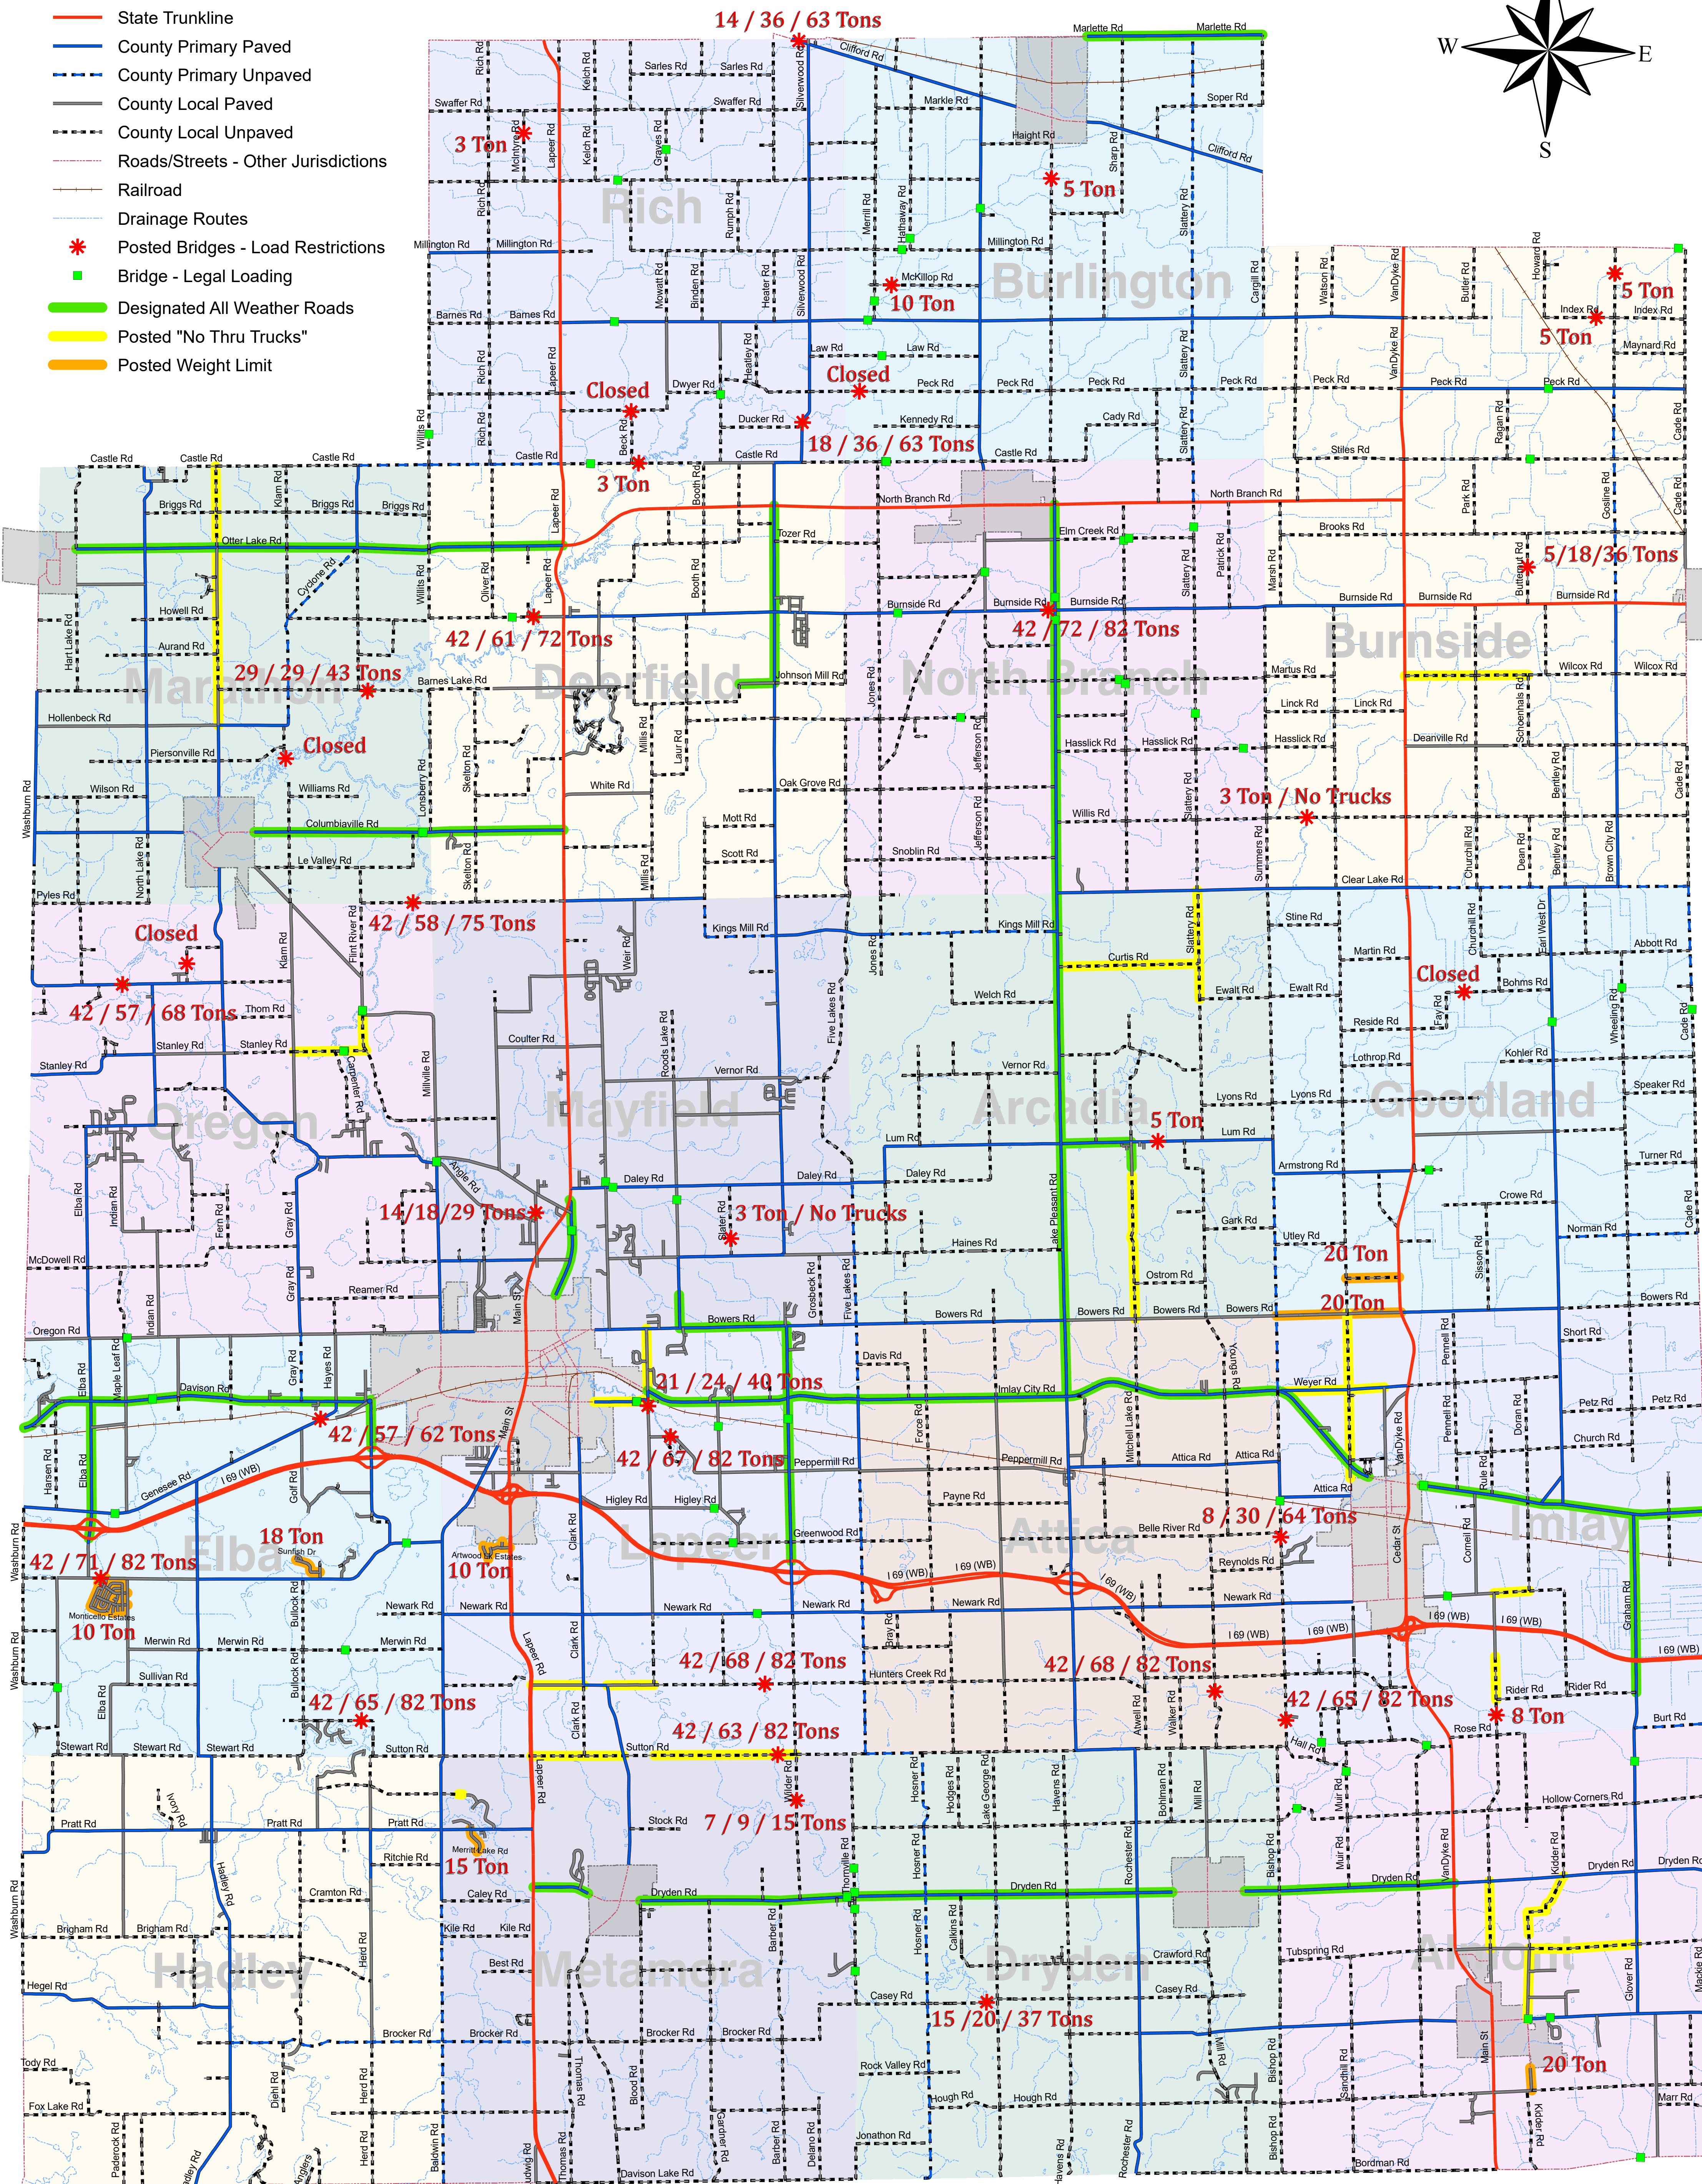

# LAPEER COUNTY ROAD COMMISSION TRUCK OPERATOR'S MAP

## Legend

- State Trunkline
- County Primary Paved
- County Primary Unpaved
- County Local Paved
- County Local Unpaved
- Roads/Streets - Other Jurisdictions
- Railroad
- Drainage Routes
- Posted Bridges - Load Restrictions
- Bridge - Legal Loading
- Designated All Weather Roads
- Posted "No Thru Trucks"
- Posted Weight Limit

LAPEER COUNTY ROAD COMMISSION

820 DAVIS LAKE ROAD  
LAPEER, MI 48446  
Phone: 810-664-6272  
Web: www.lcrconline.com