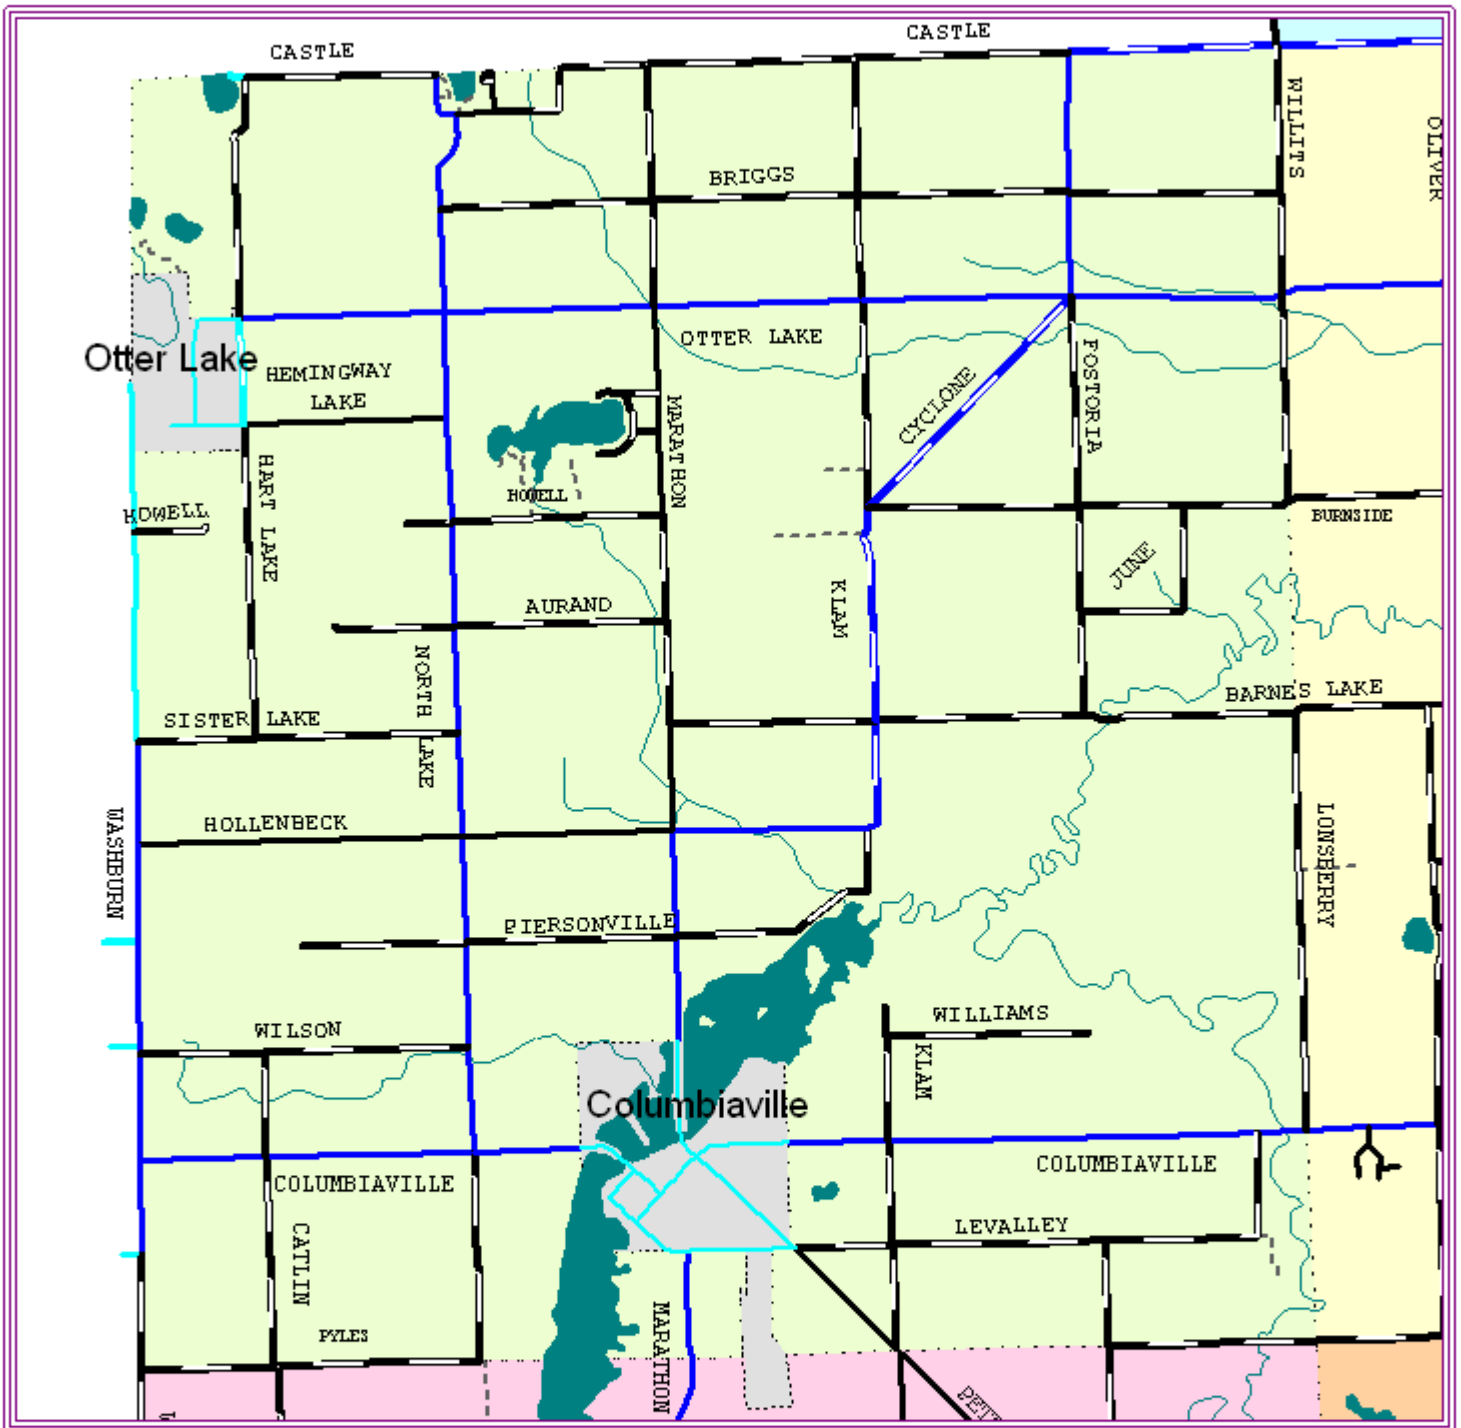

# Marathon Township

Lapeer County Road Commission