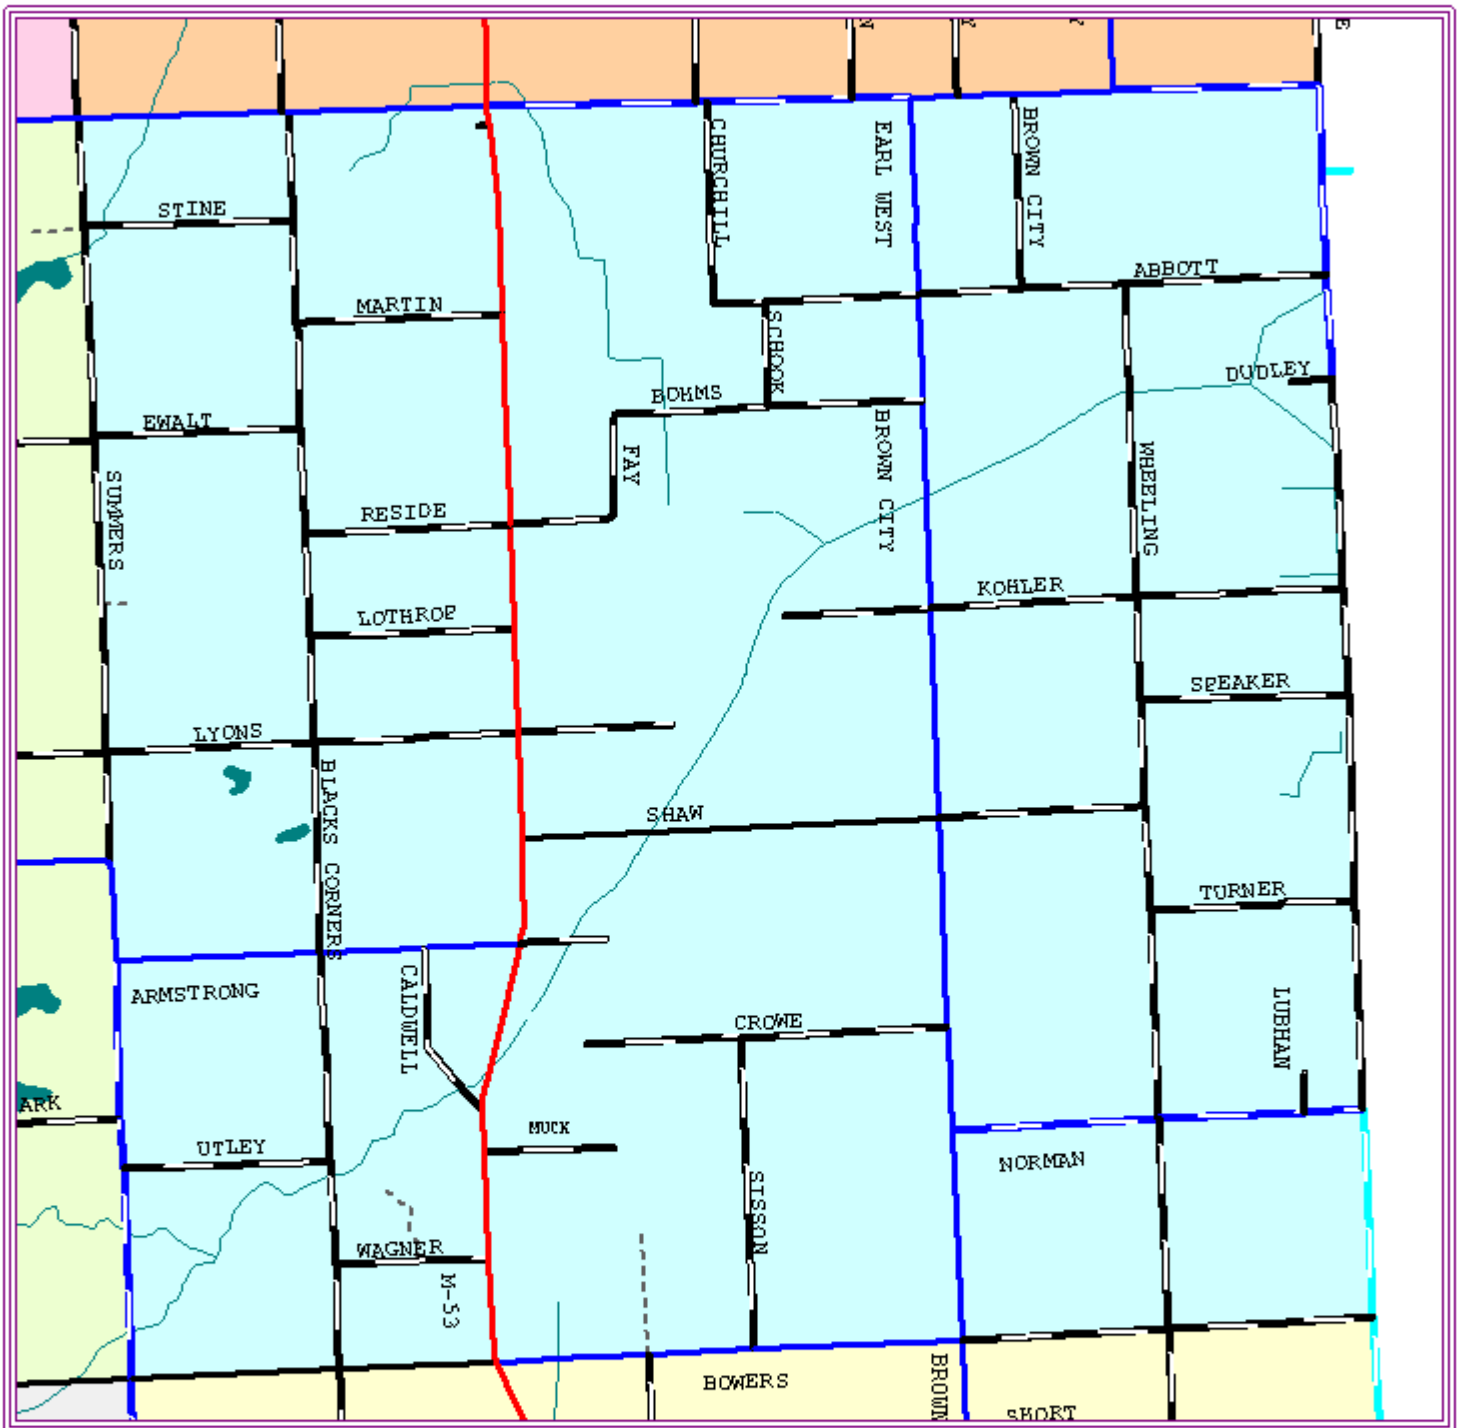

Goodland Township

Lapeer County Road Commission