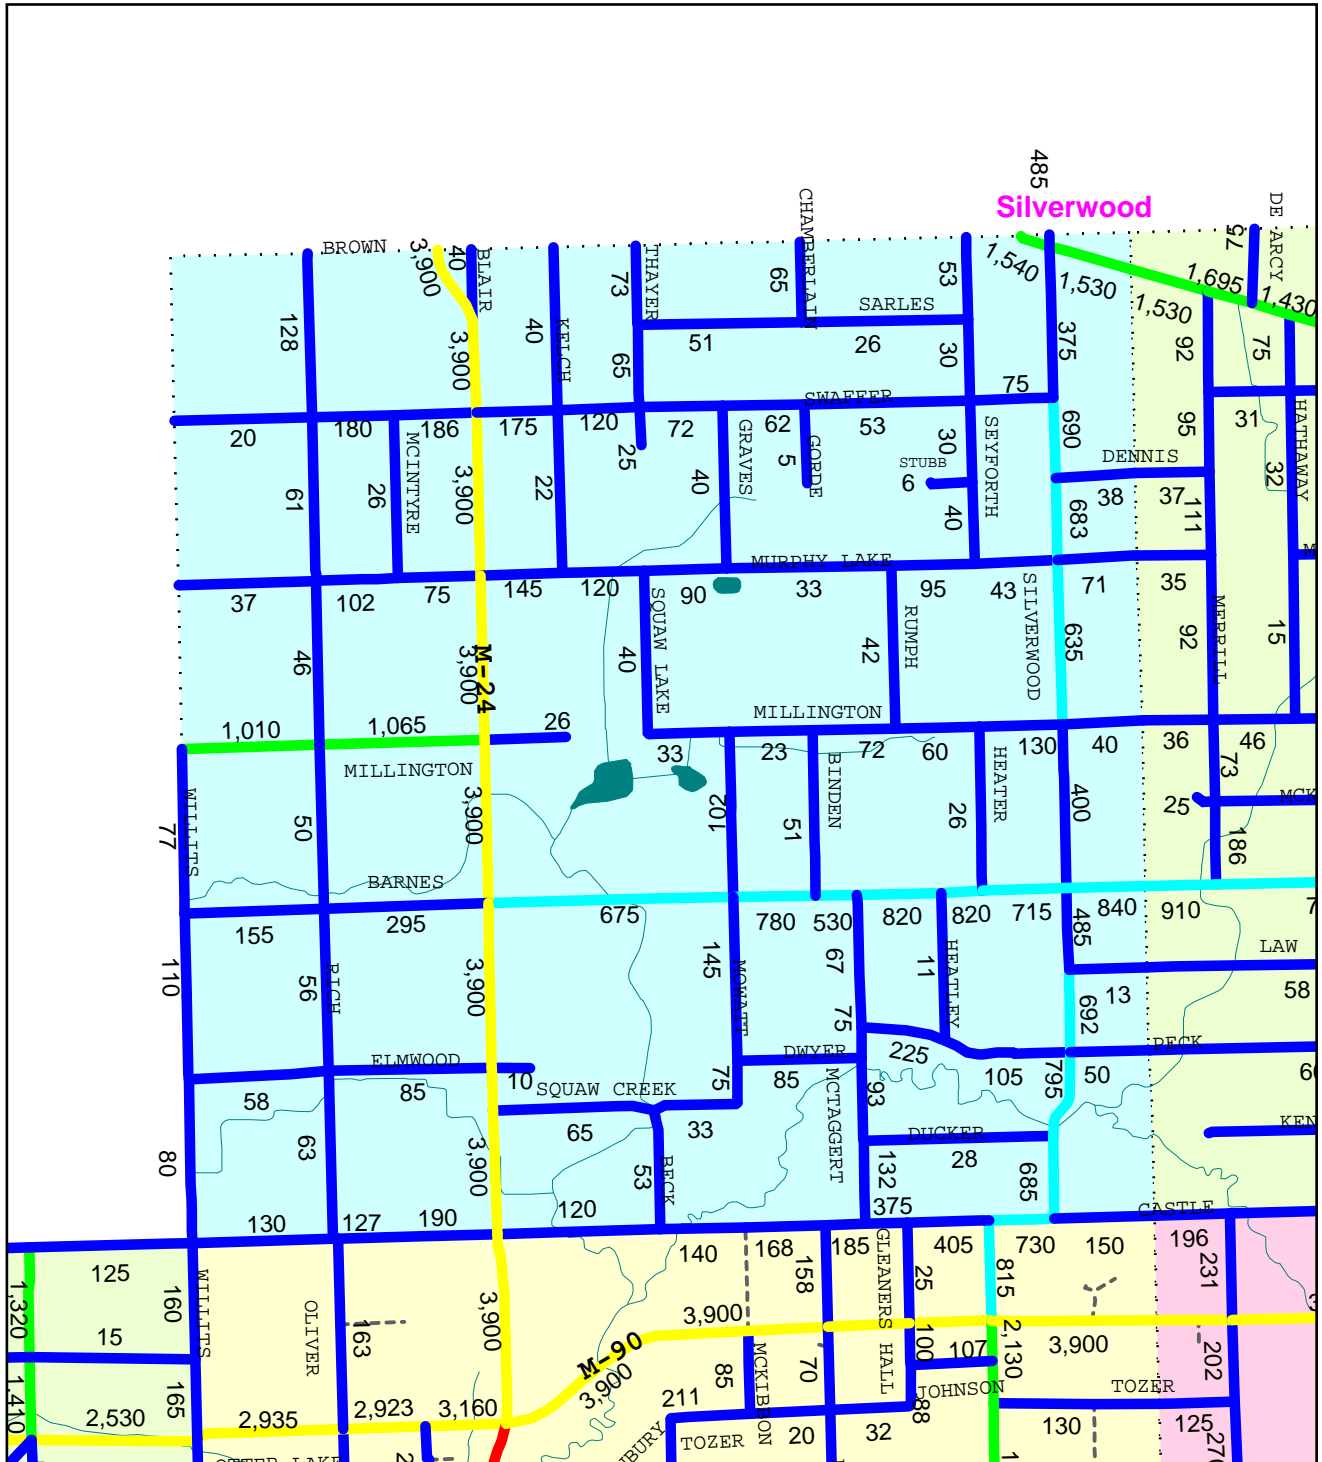

# 2016 Lapeer County Traffic Counts (Daily Totals)

Rich Township