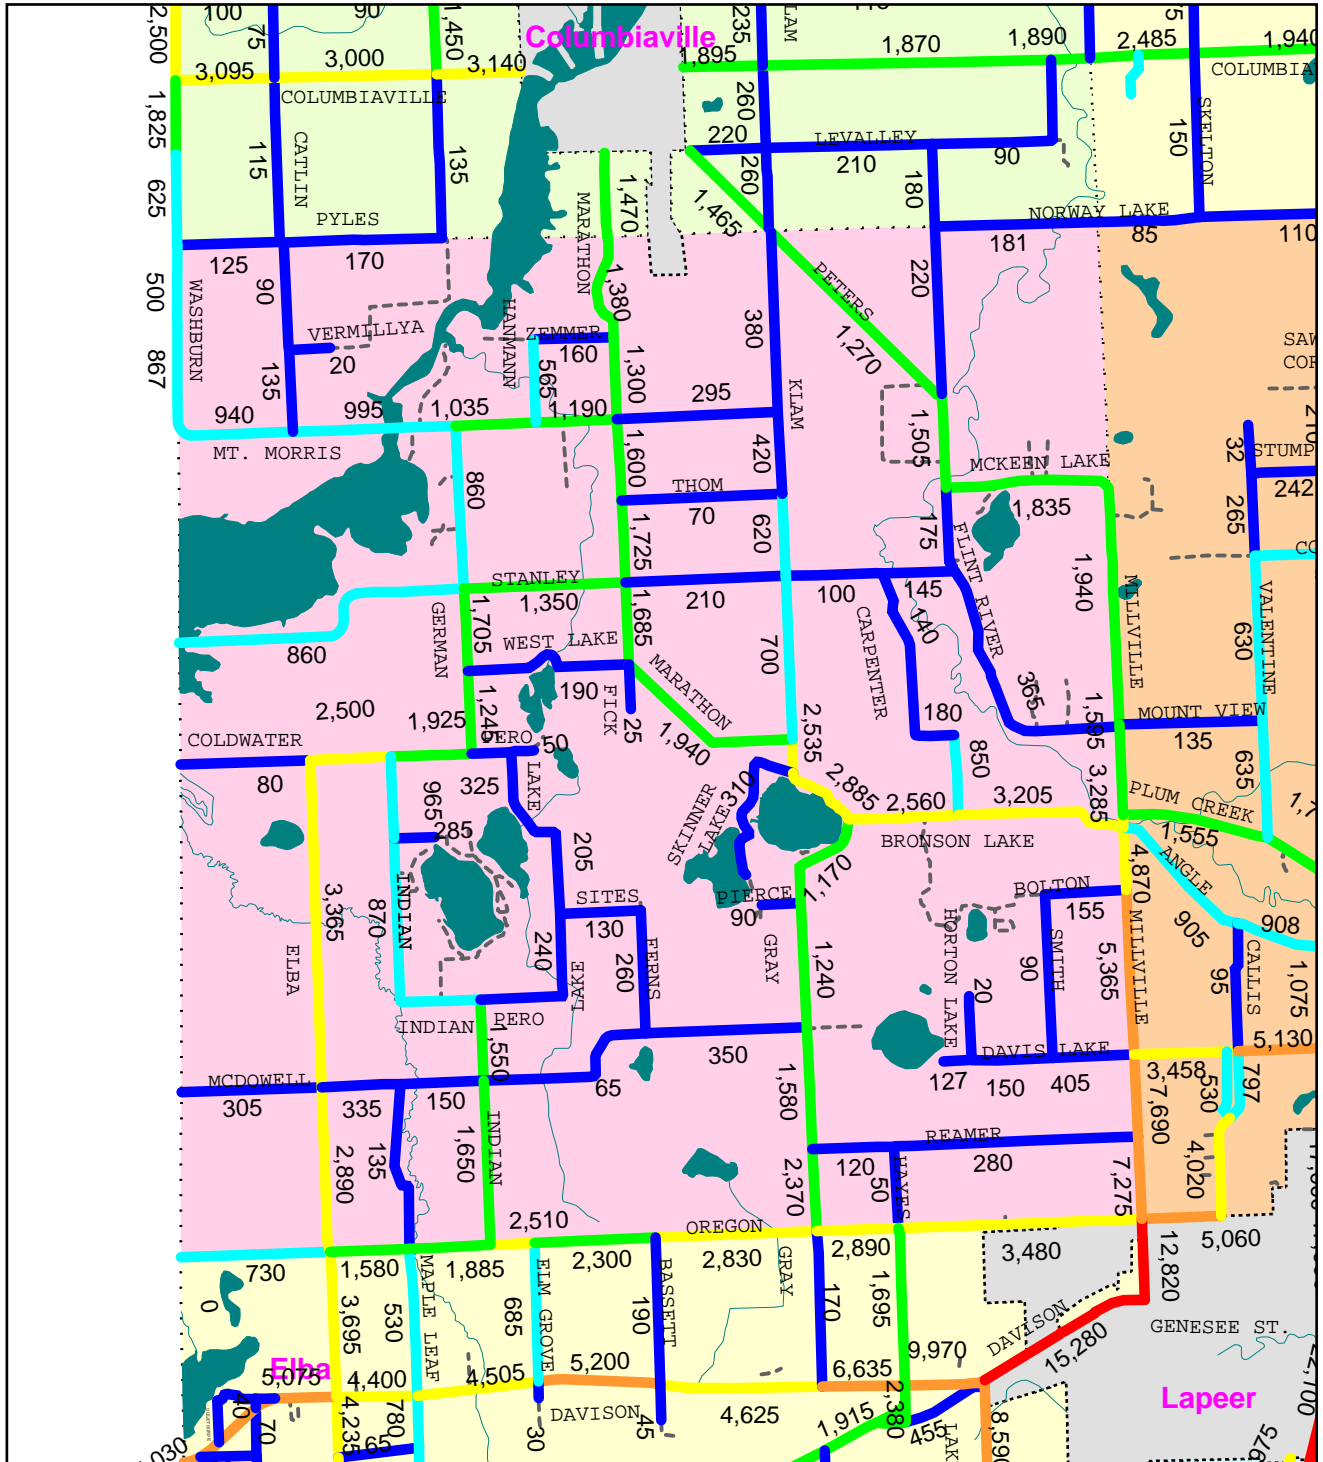

2016 Lapeer County Traffic Counts (Daily Totals)

Oregon Township