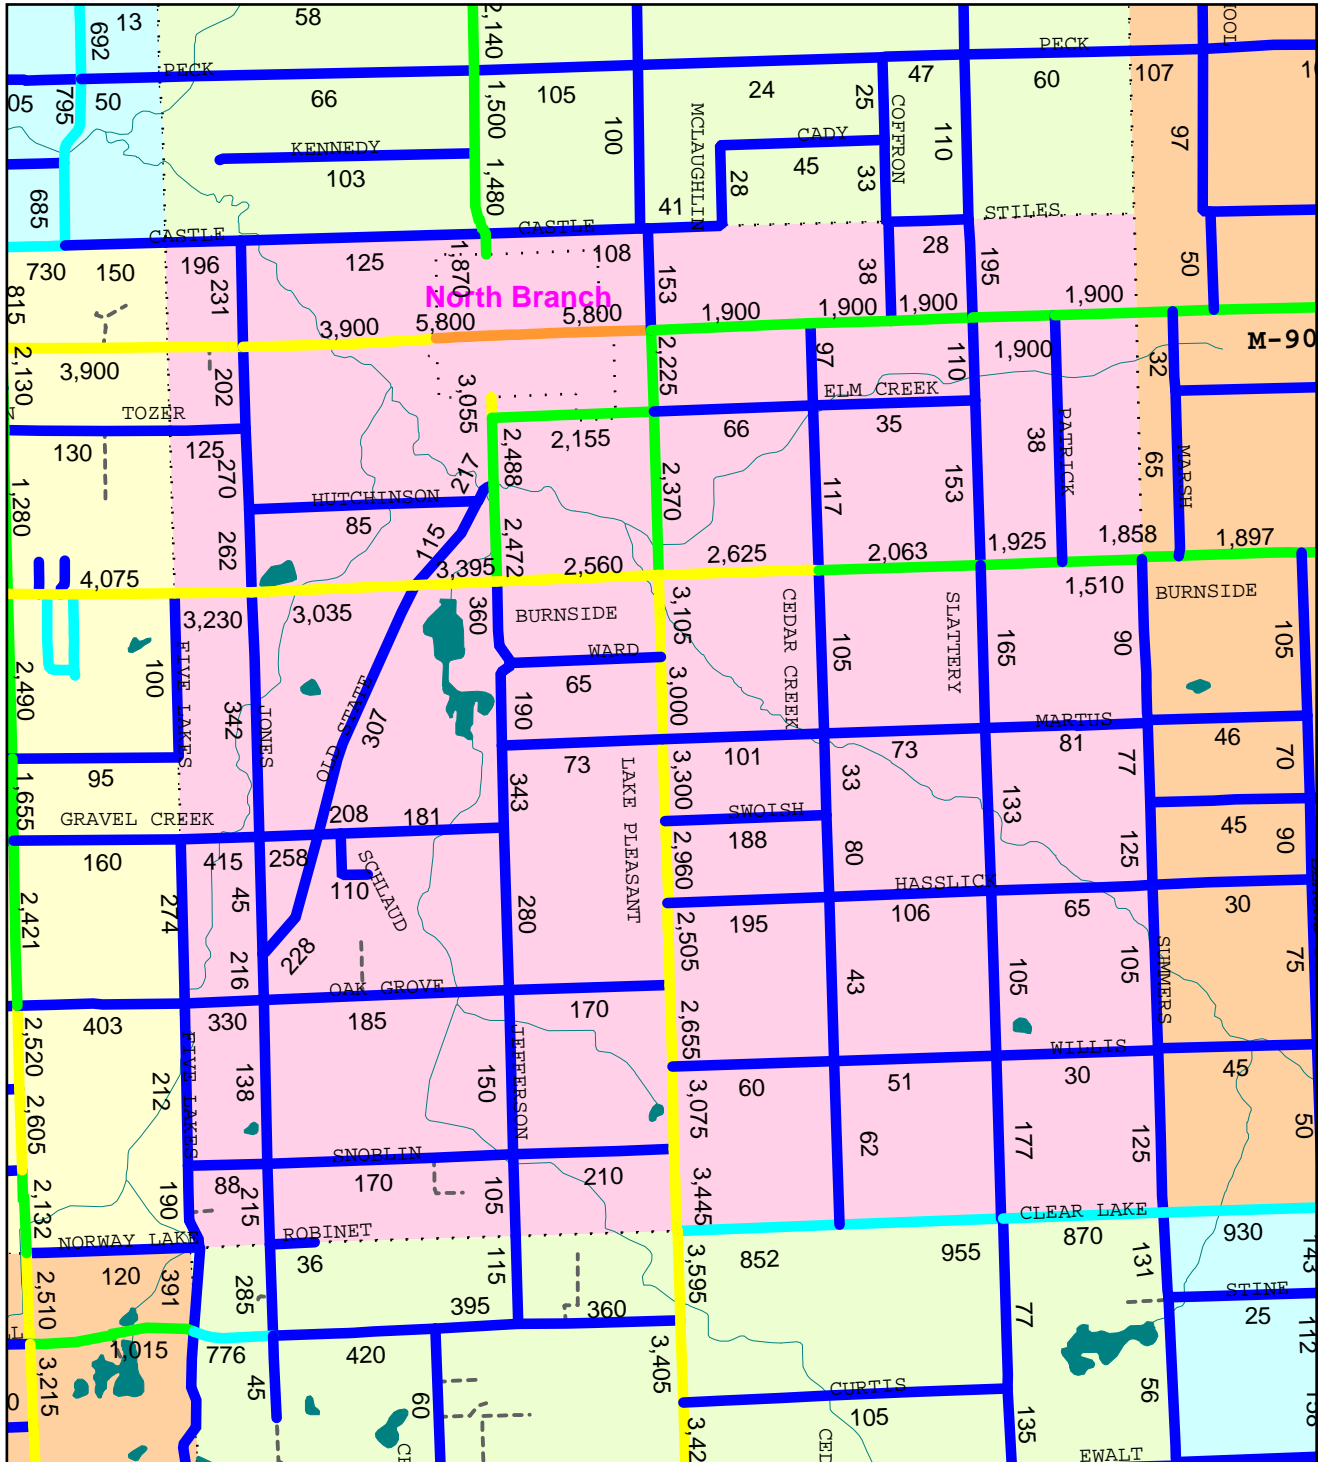

2016 Lapeer County Traffic Counts (Daily Totals)

North Branch Township