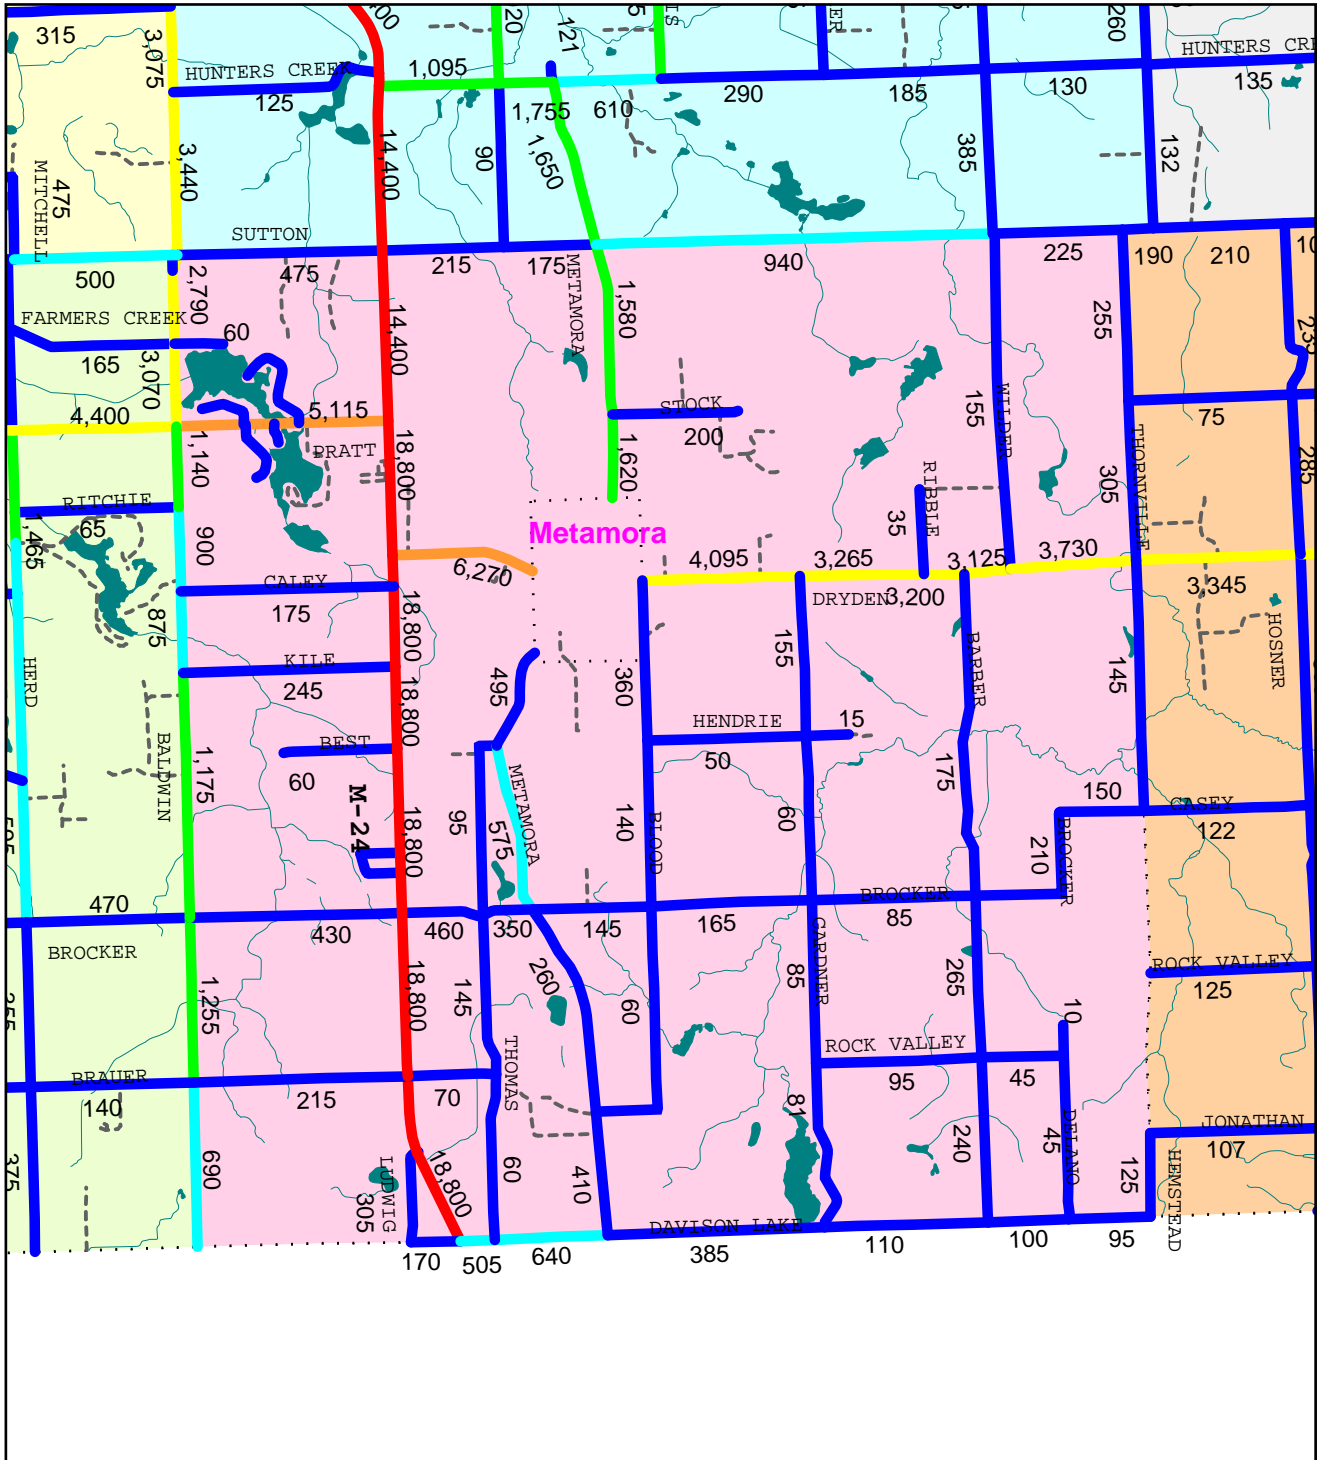

2016 Lapeer County Traffic Counts (Daily Totals)

Metamora Township