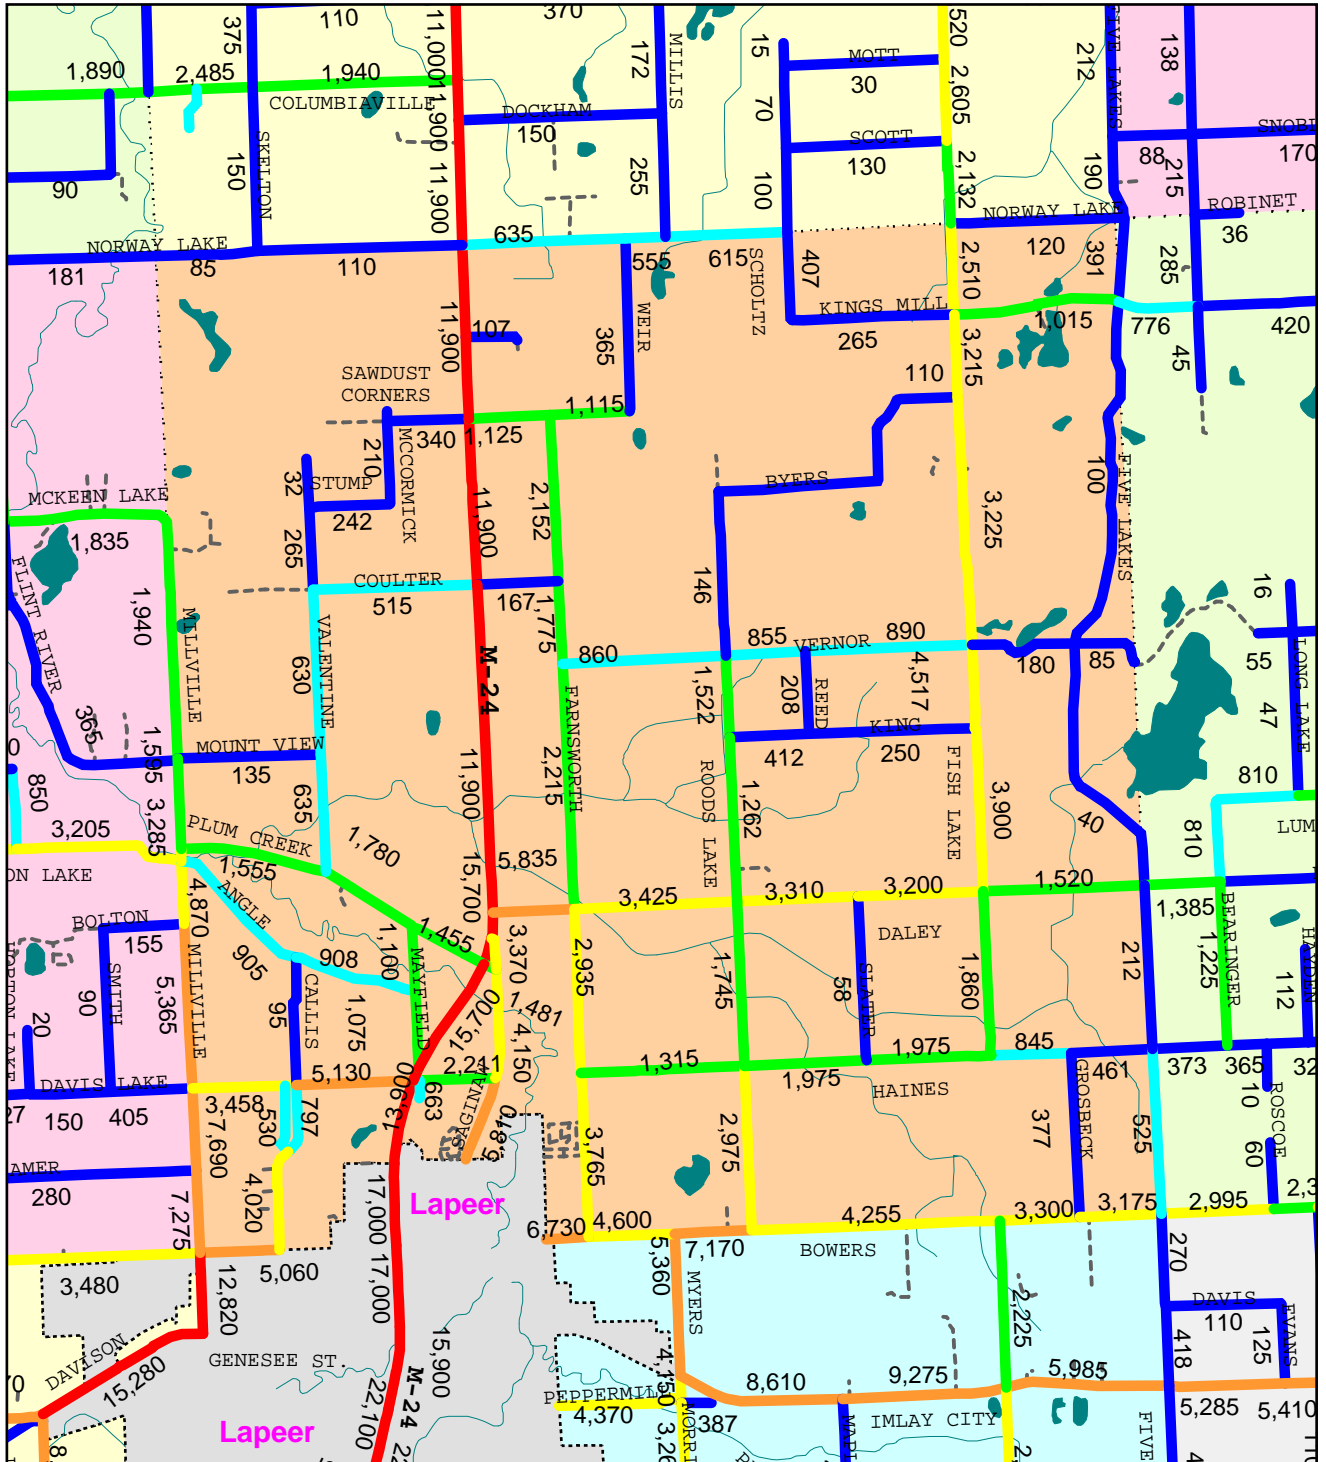

2016 Lapeer County Traffic Counts (Daily Totals)

Mayfield Township