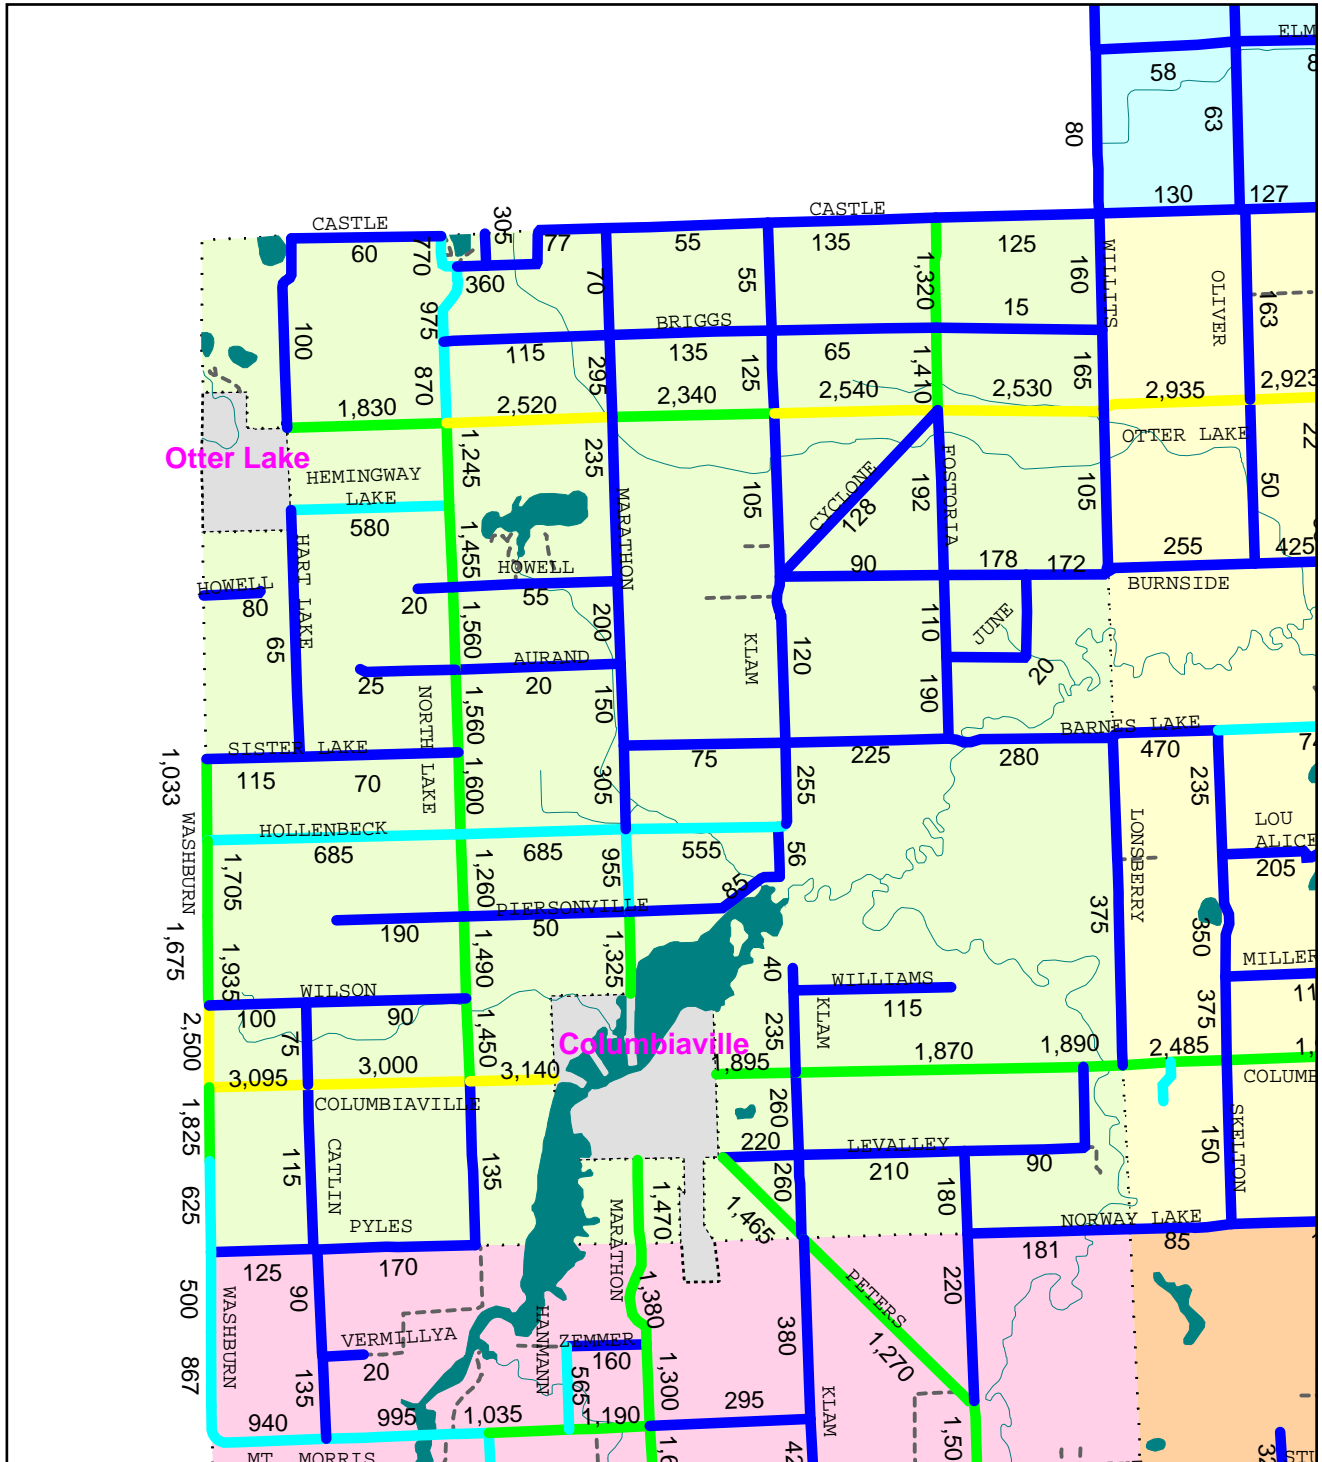

2016 Lapeer County Traffic Counts (Daily Totals)

Marathon Township