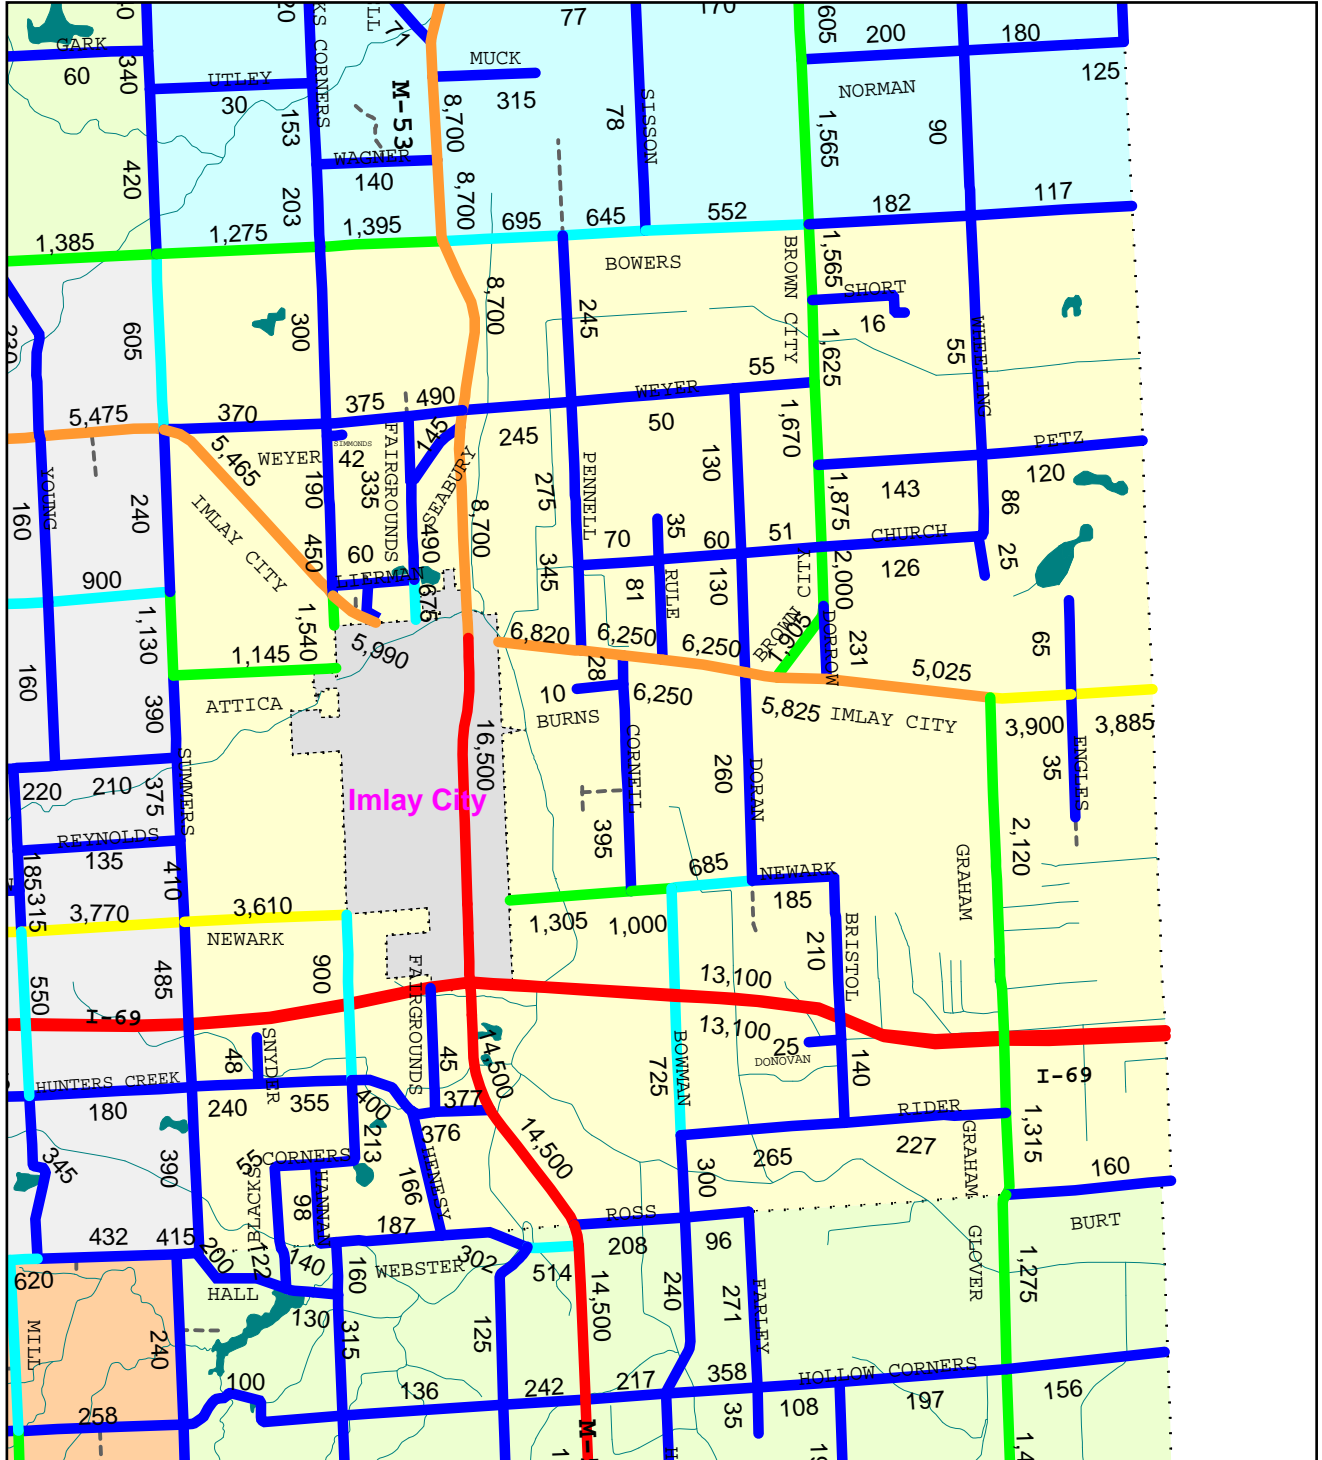

2016 Lapeer County Traffic Counts (Daily Totals)

Imlay Township