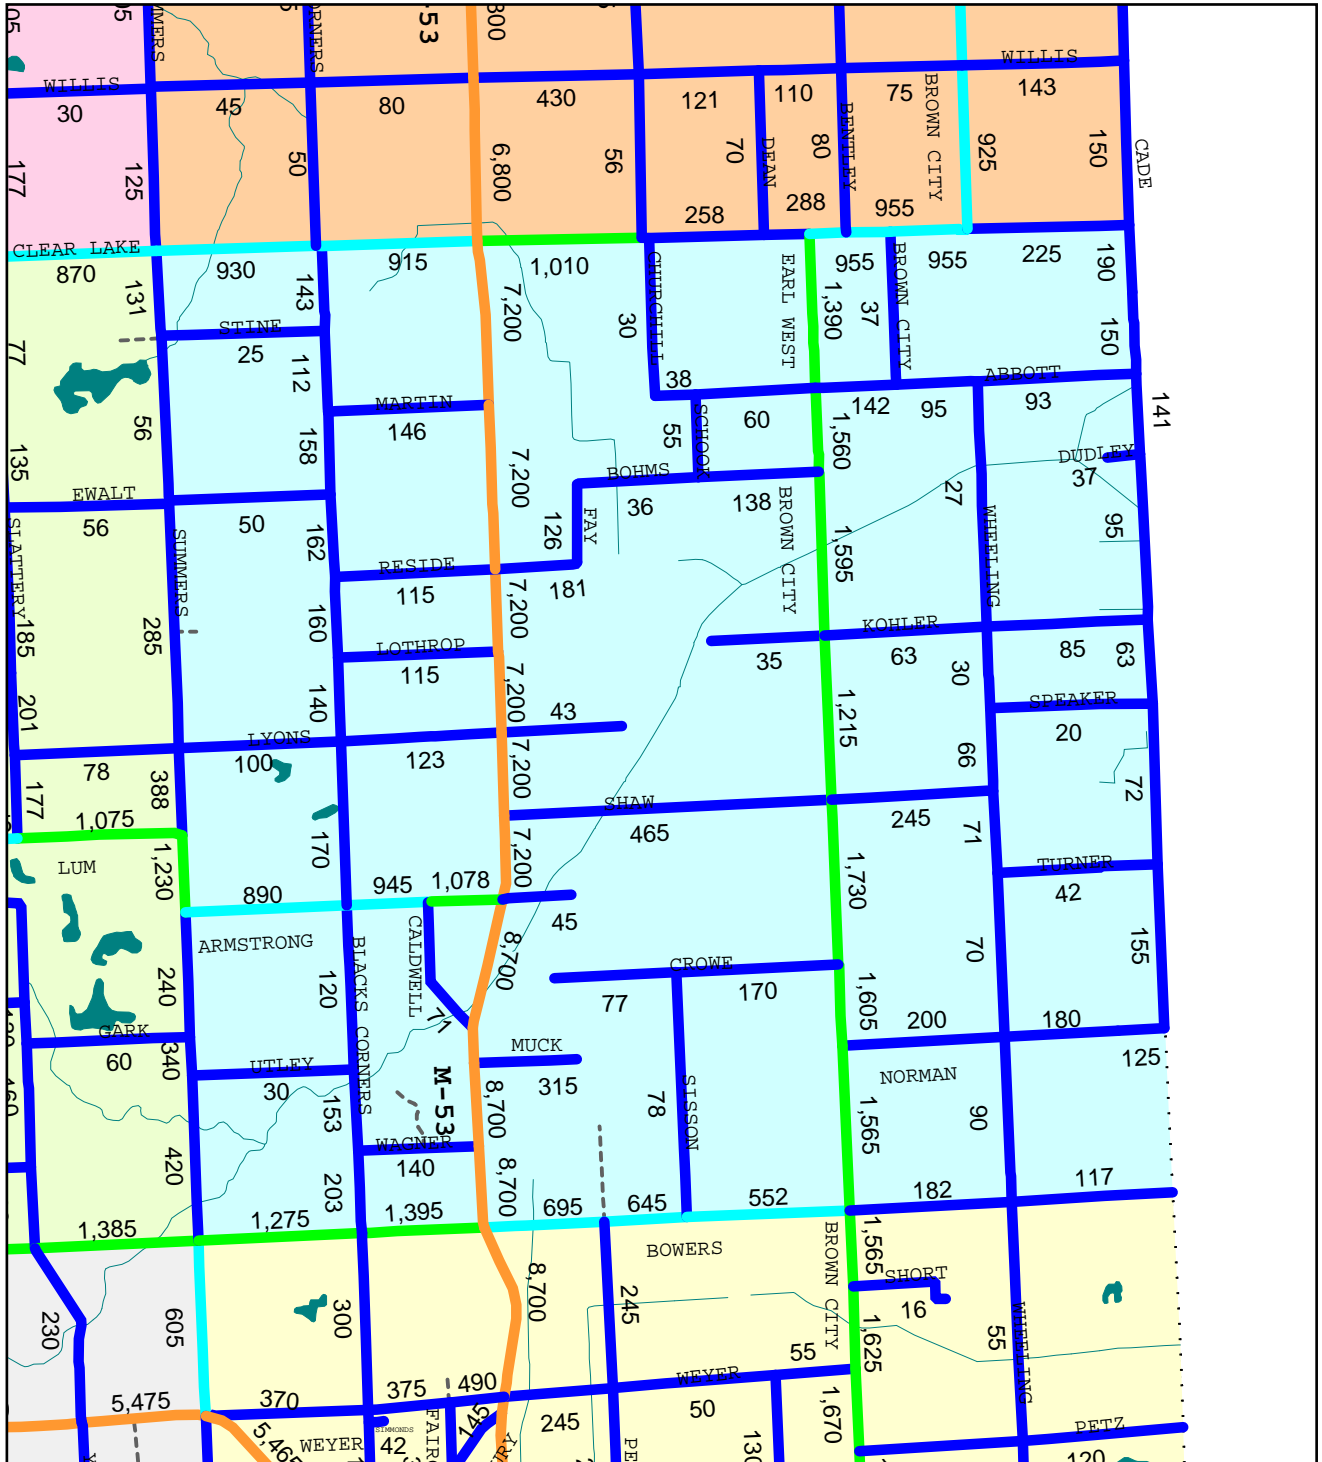

# 2016 Lapeer County Traffic Counts (Daily Totals)

## Goodland Township