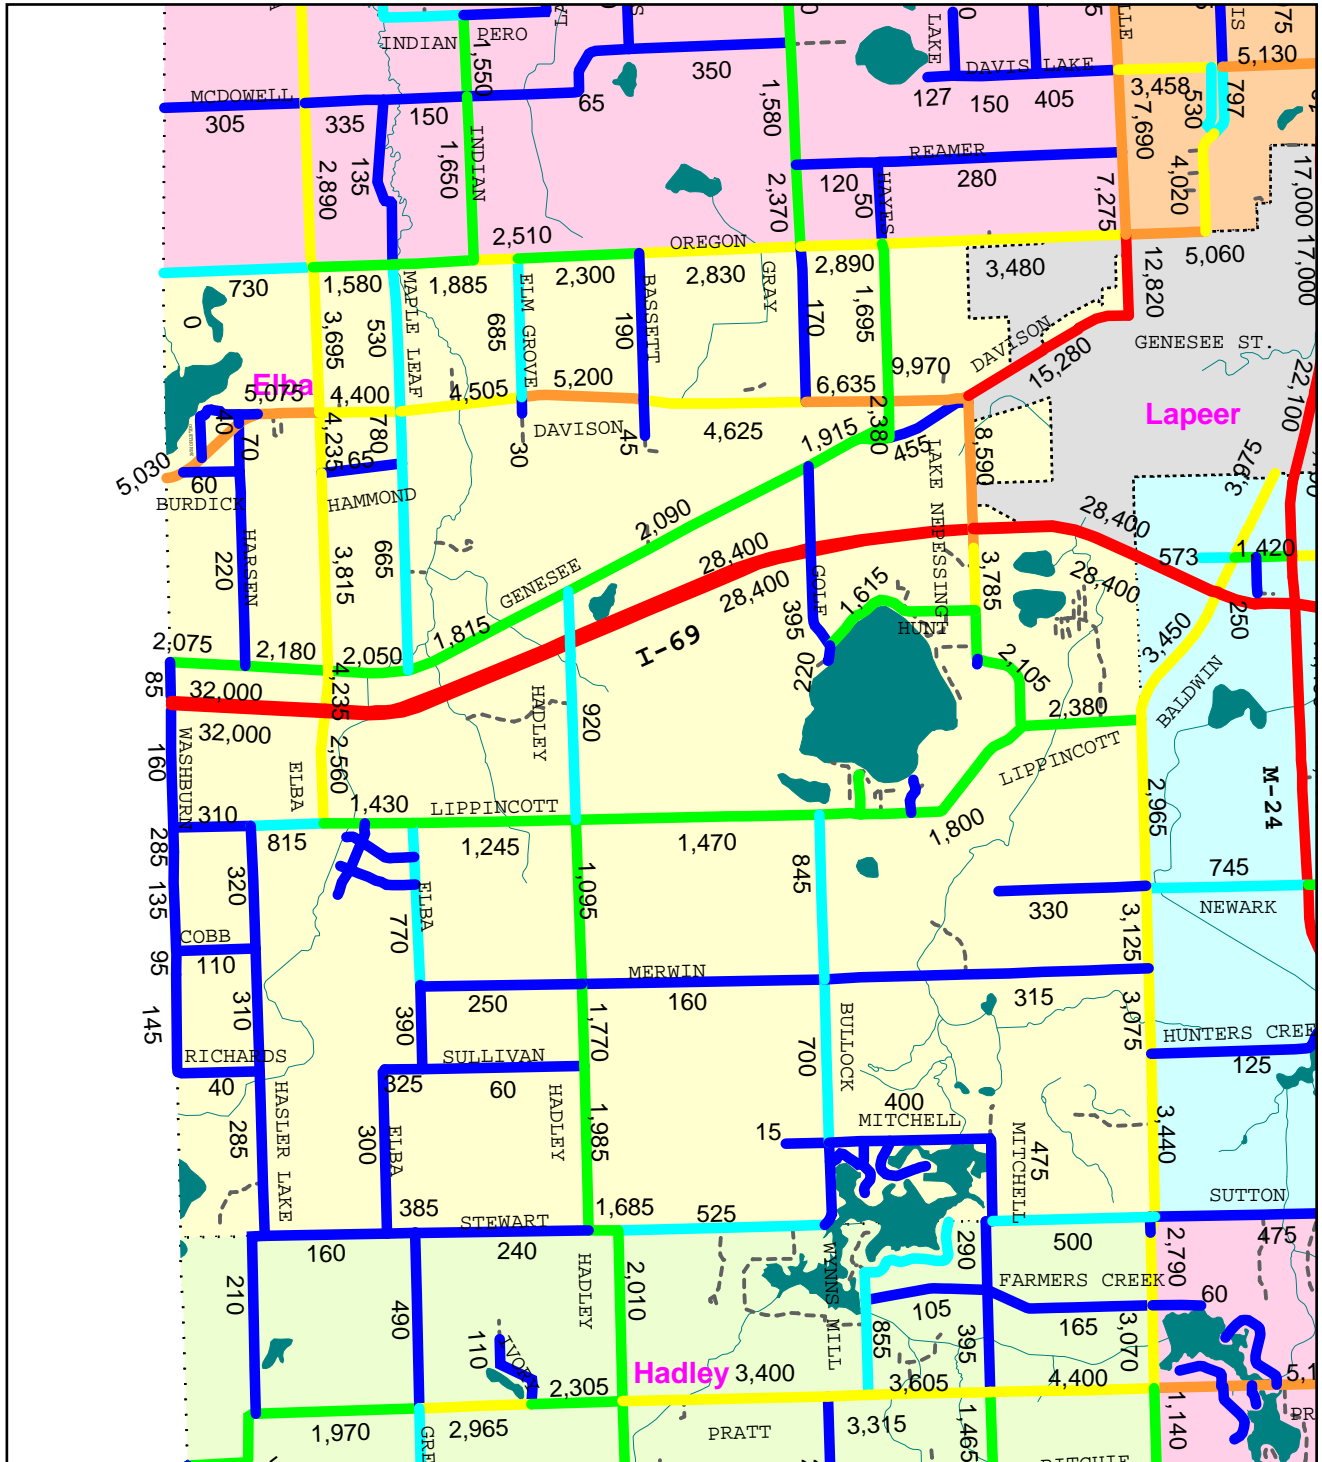

2016 Lapeer County Traffic Counts (Daily Totals)

Elba Township