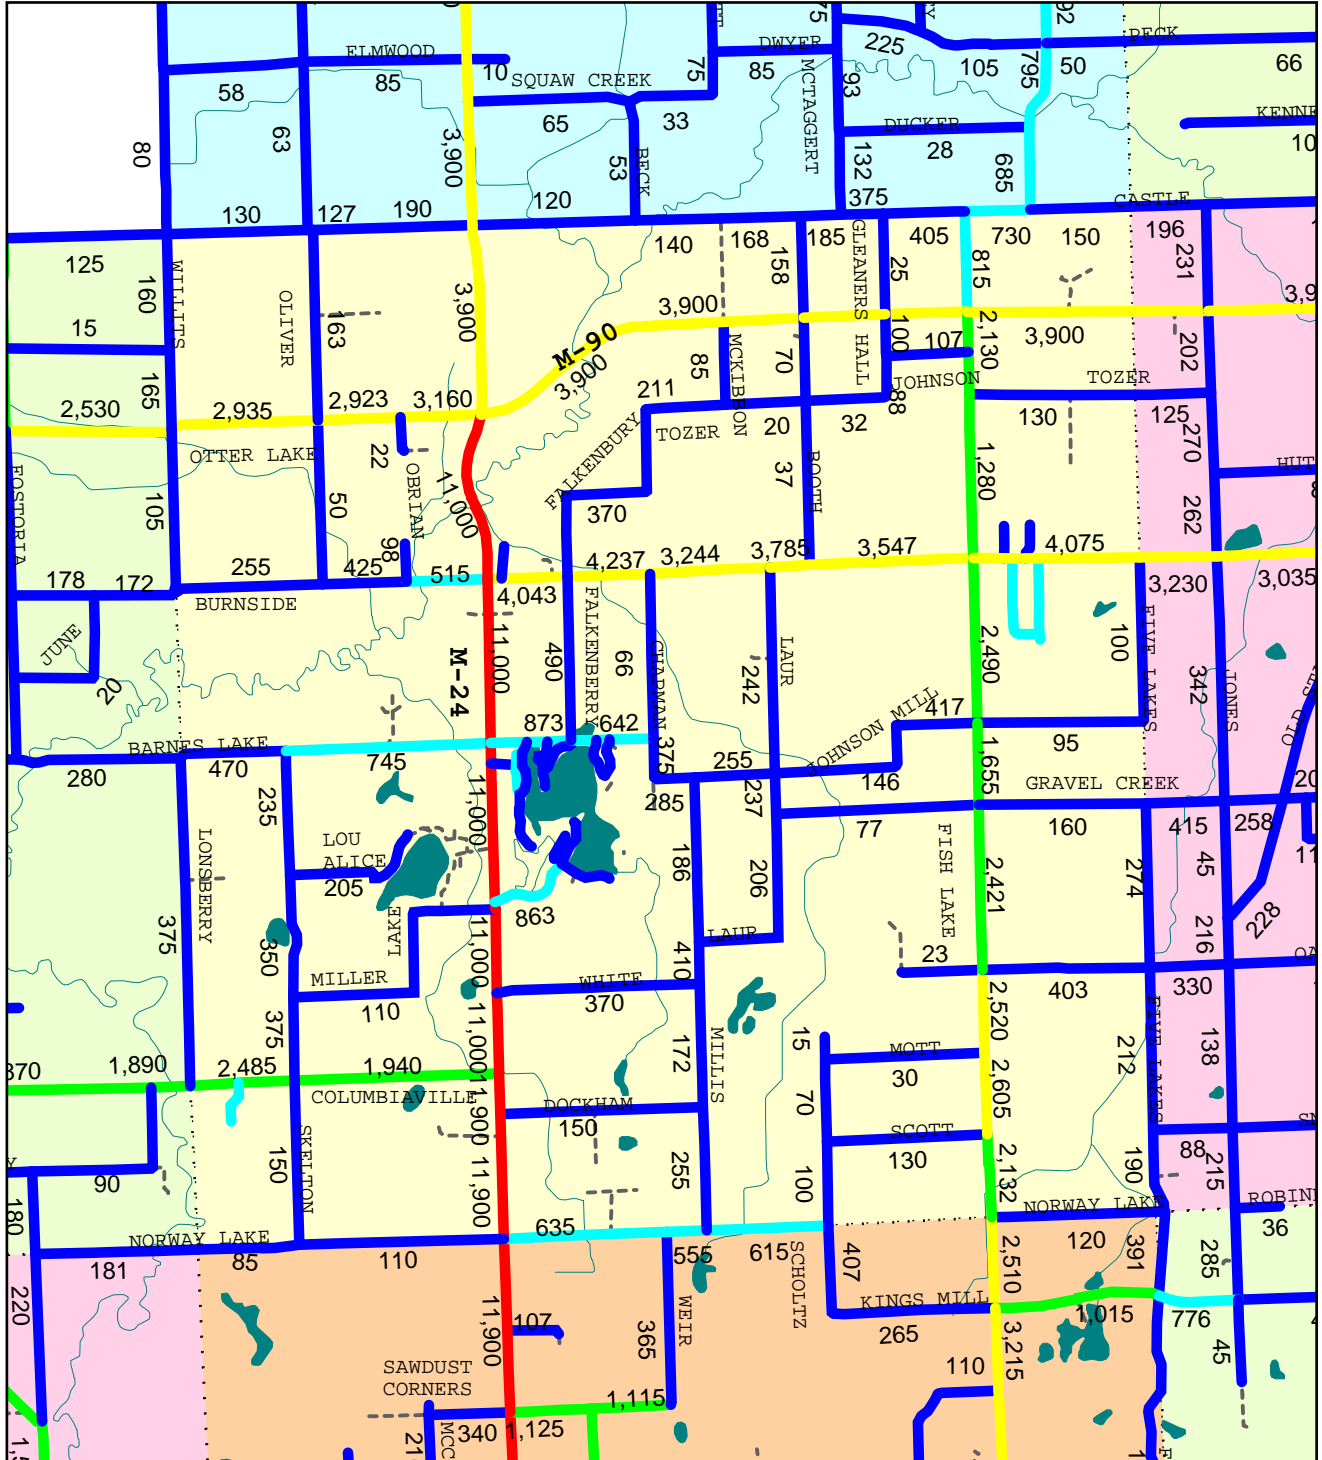

# 2016 Lapeer County Traffic Counts (Daily Totals)

## Deerfield Township