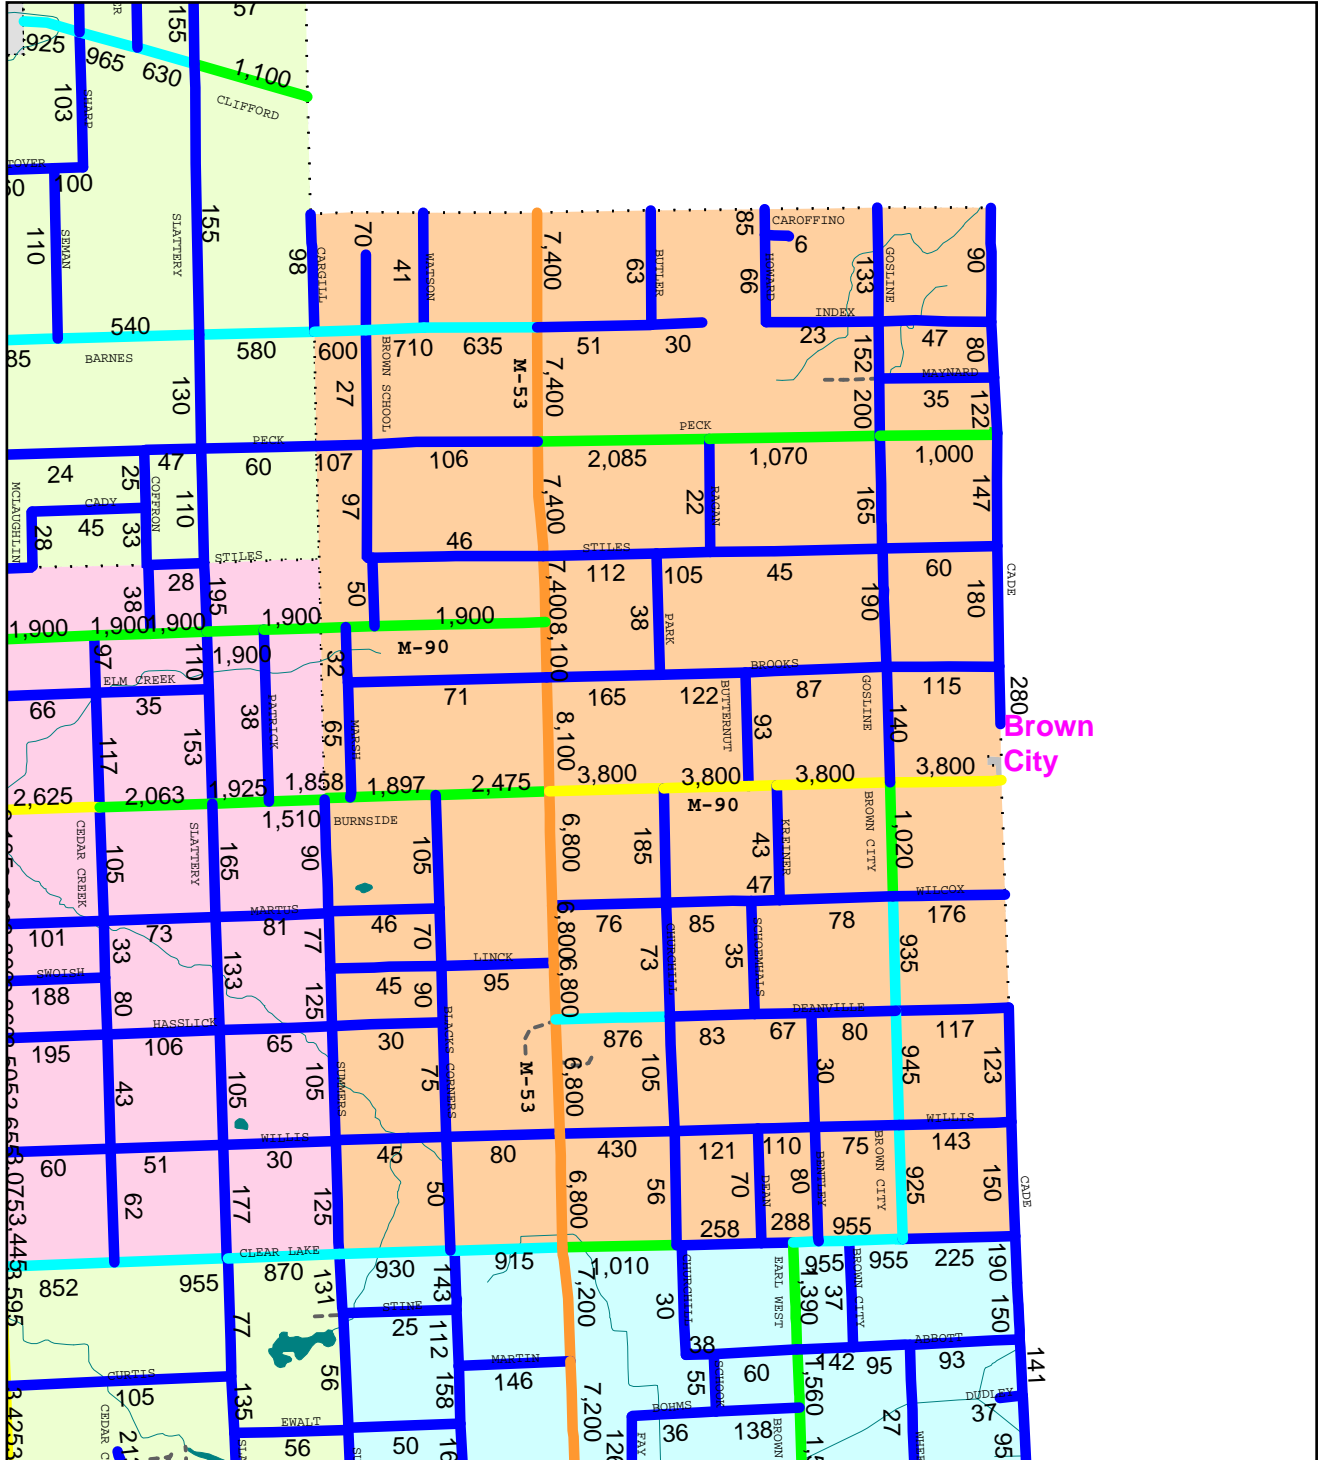

2016 Lapeer County Traffic Counts (Daily Totals)

Burnside Township