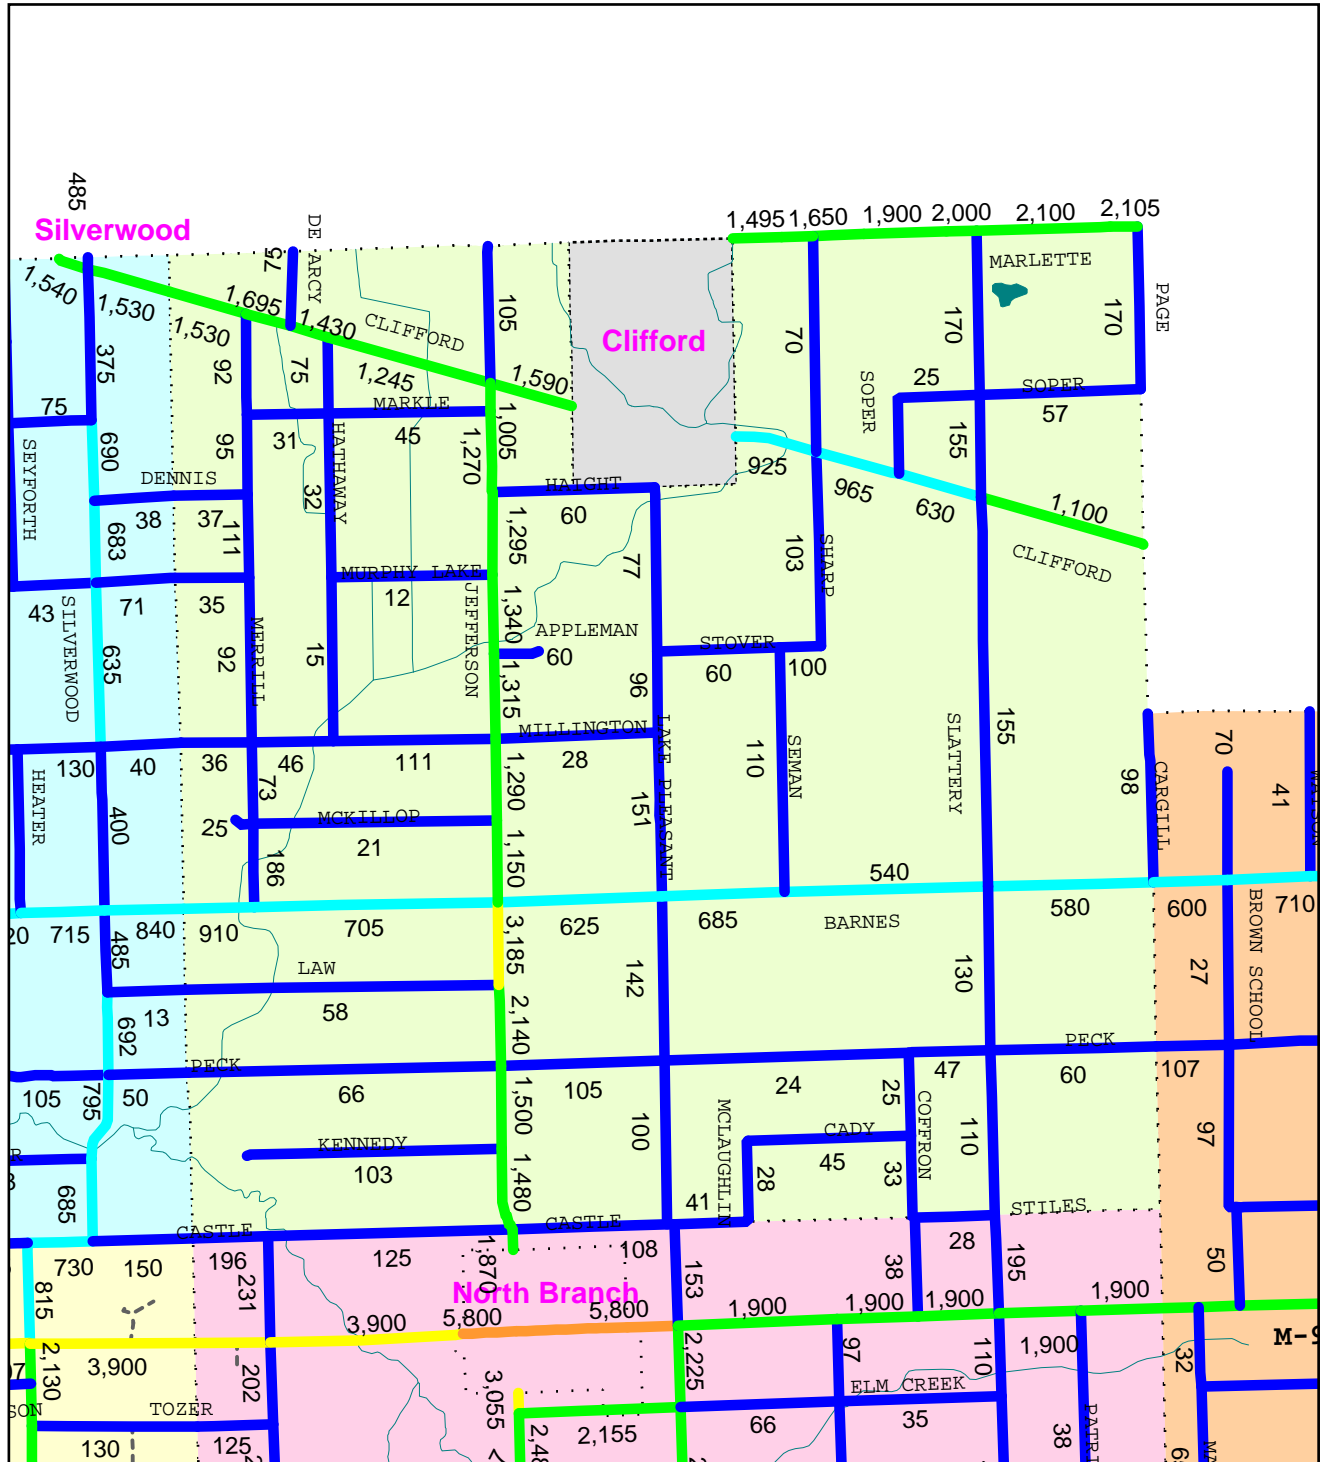

2016 Lapeer County Traffic Counts (Daily Totals)

Burlington Township