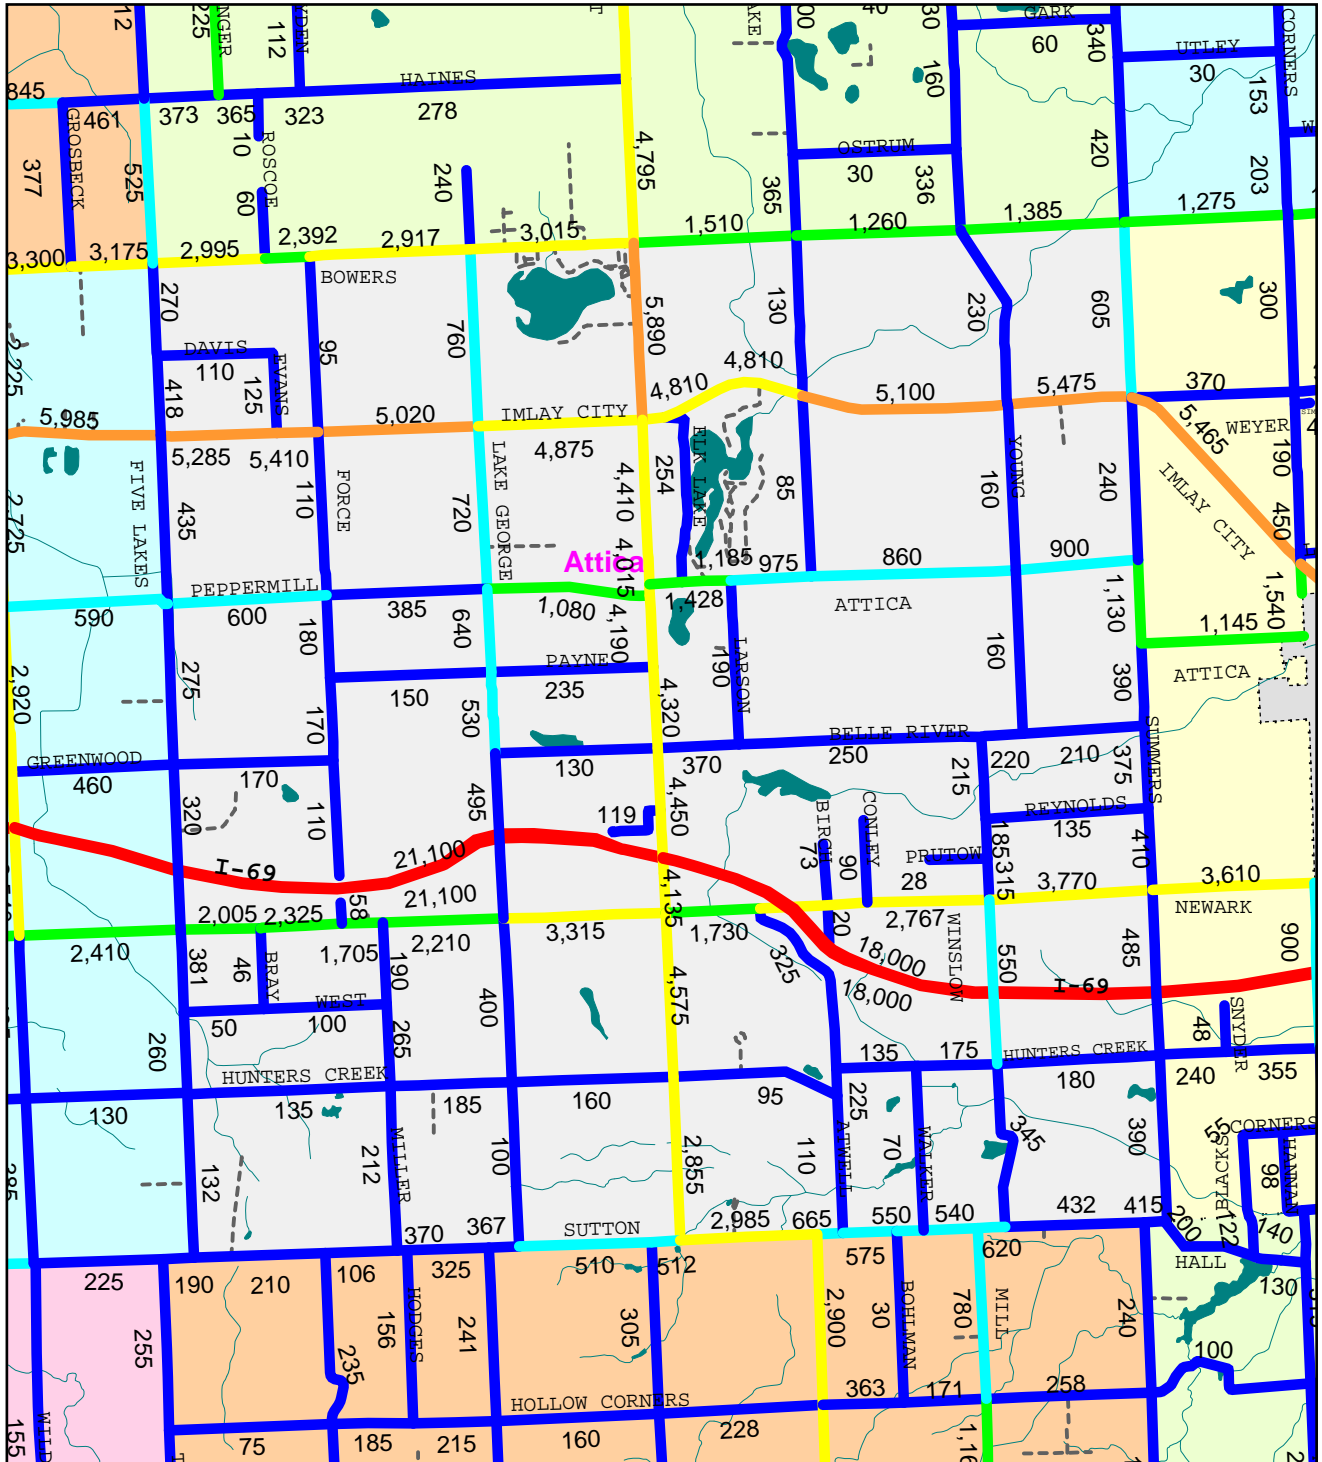

2016 Lapeer County Traffic Counts (Daily Totals)

Attica Township