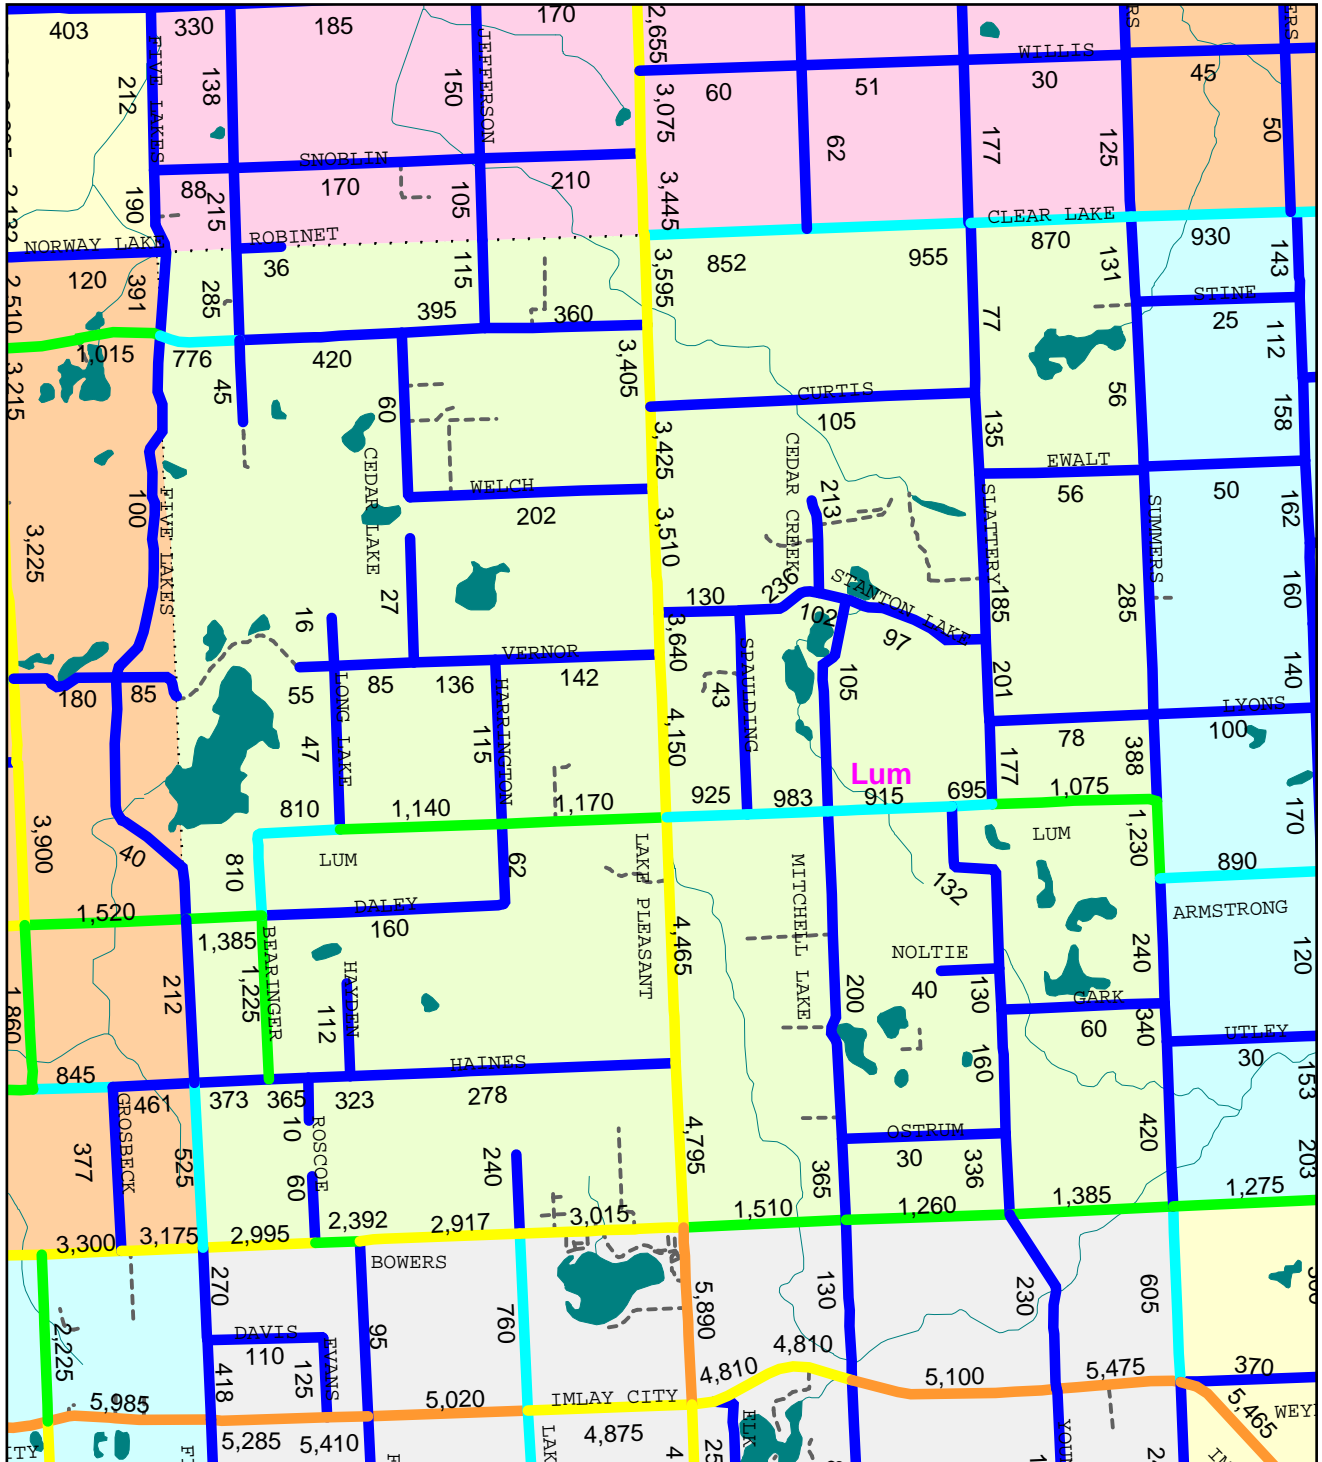

2016 Lapeer County Traffic Counts (Daily Totals)

Arcadia Township