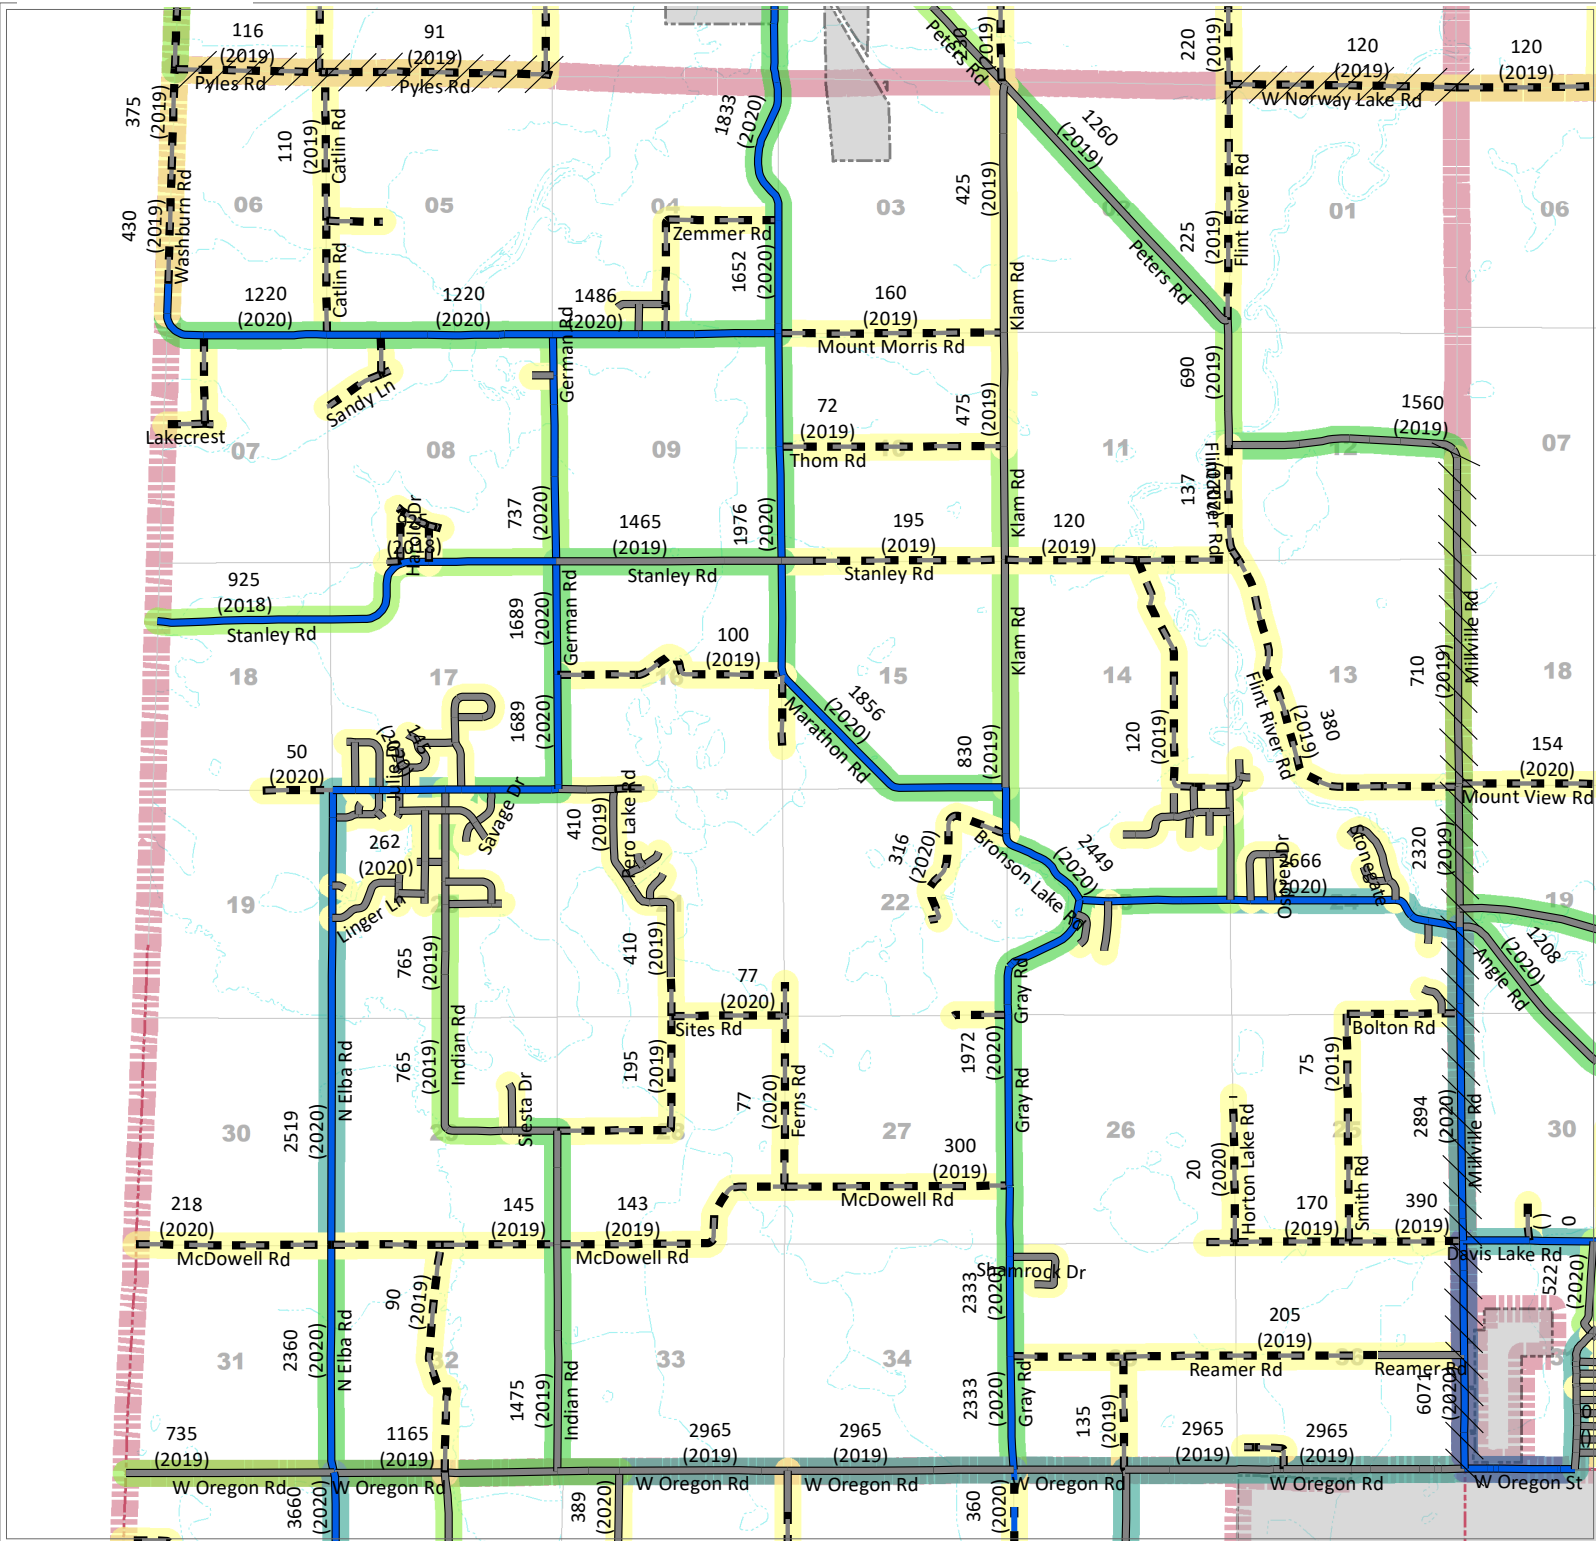

Oregon Township

AVERAGE DAILY TRAFFIC

LAPEER COUNTY ROAD COMMISSION
 820 DAVIS LAKE ROAD
 LAPEER, MI 48446
 Phone: 810-664-6272
 Web: www.lcrconline.com