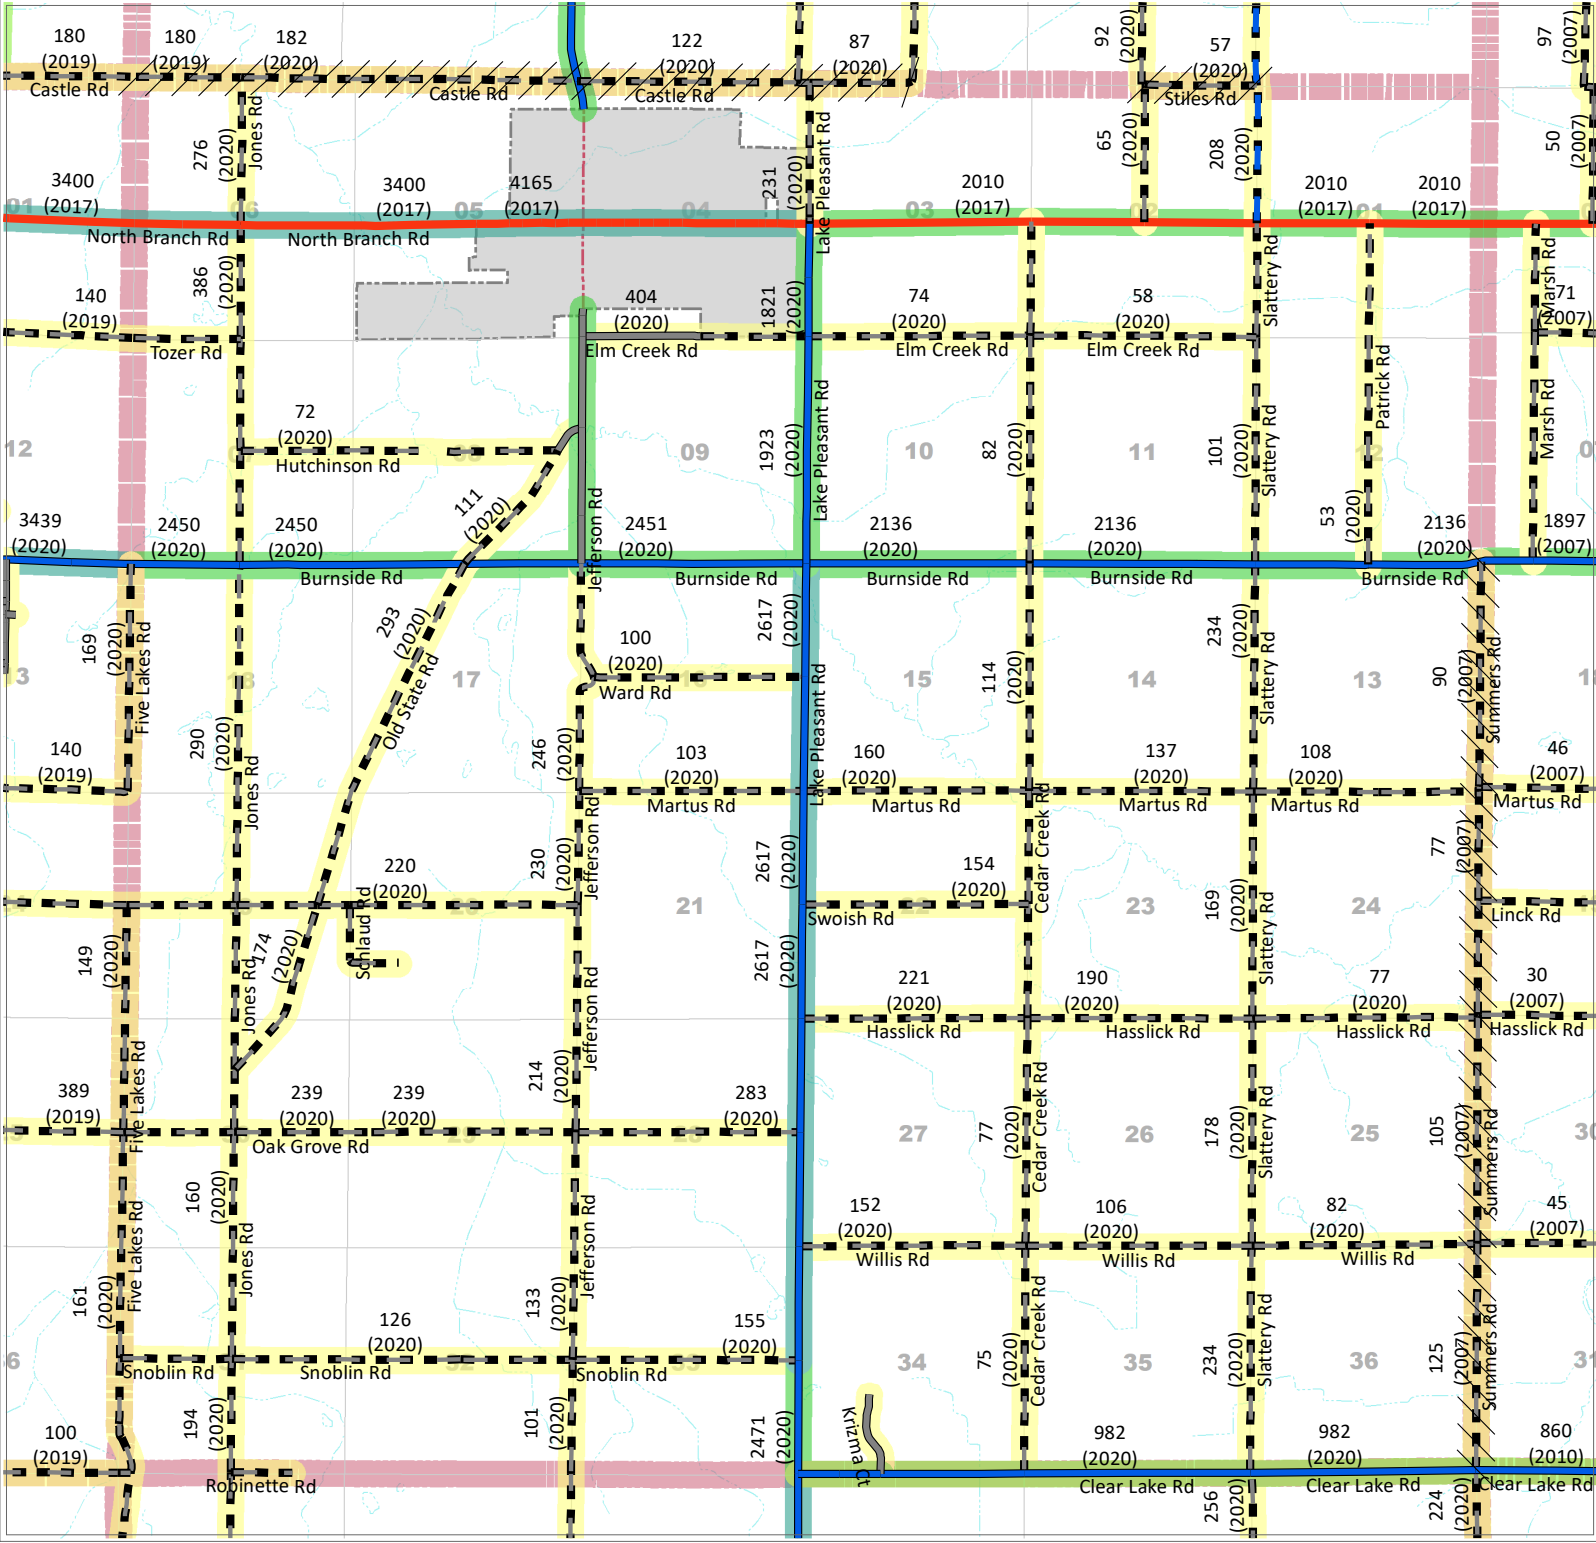

North Branch Township

AVERAGE DAILY TRAFFIC

LAPEER COUNTY ROAD COMMISSION
 820 DAVIS LAKE ROAD
 LAPEER, MI 48446
 Phone: 810-664-6272
 Web: www.lcrconline.com