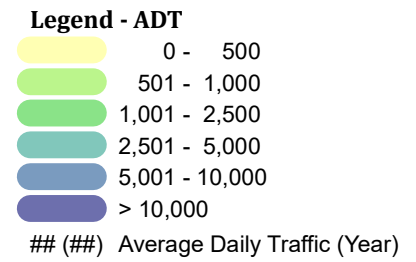

North Branch Township

AVERAGE DAILY TRAFFIC

LAPEER COUNTY ROAD COMMISSION
 820 DAVIS LAKE ROAD
 LAPEER, MI 48446
 Phone: 810-664-6272
 Web: www.lcrconline.com