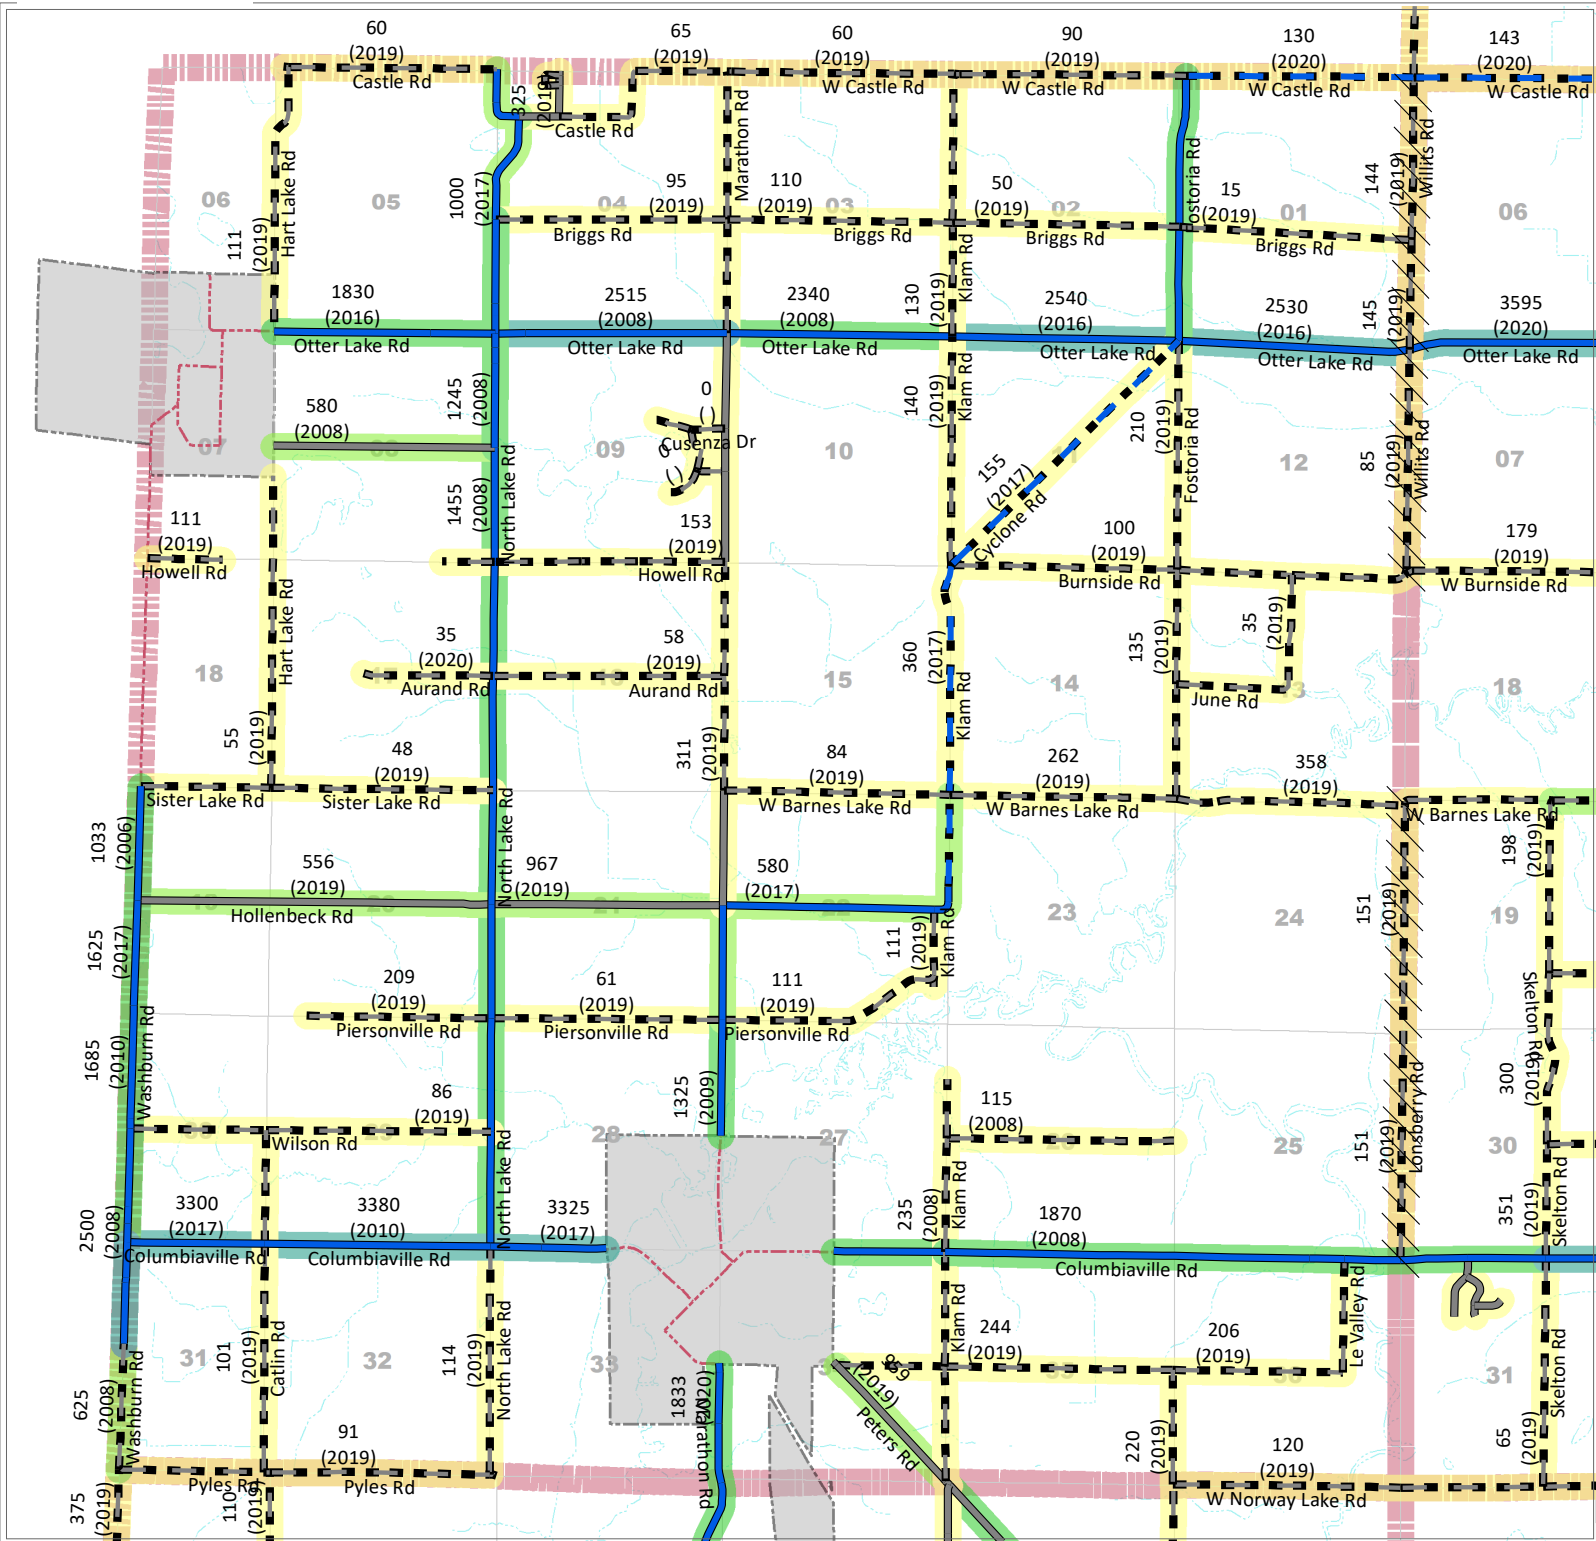

# Marathon Township

## AVERAGE DAILY TRAFFIC

**Legend - Roads**

**LAPEER COUNTY ROAD COMMISSION**

820 DAVIS LAKE ROAD  
 LAPEER, MI 48446  
 Phone: 810-664-6272  
 Web: www.lcrconline.com