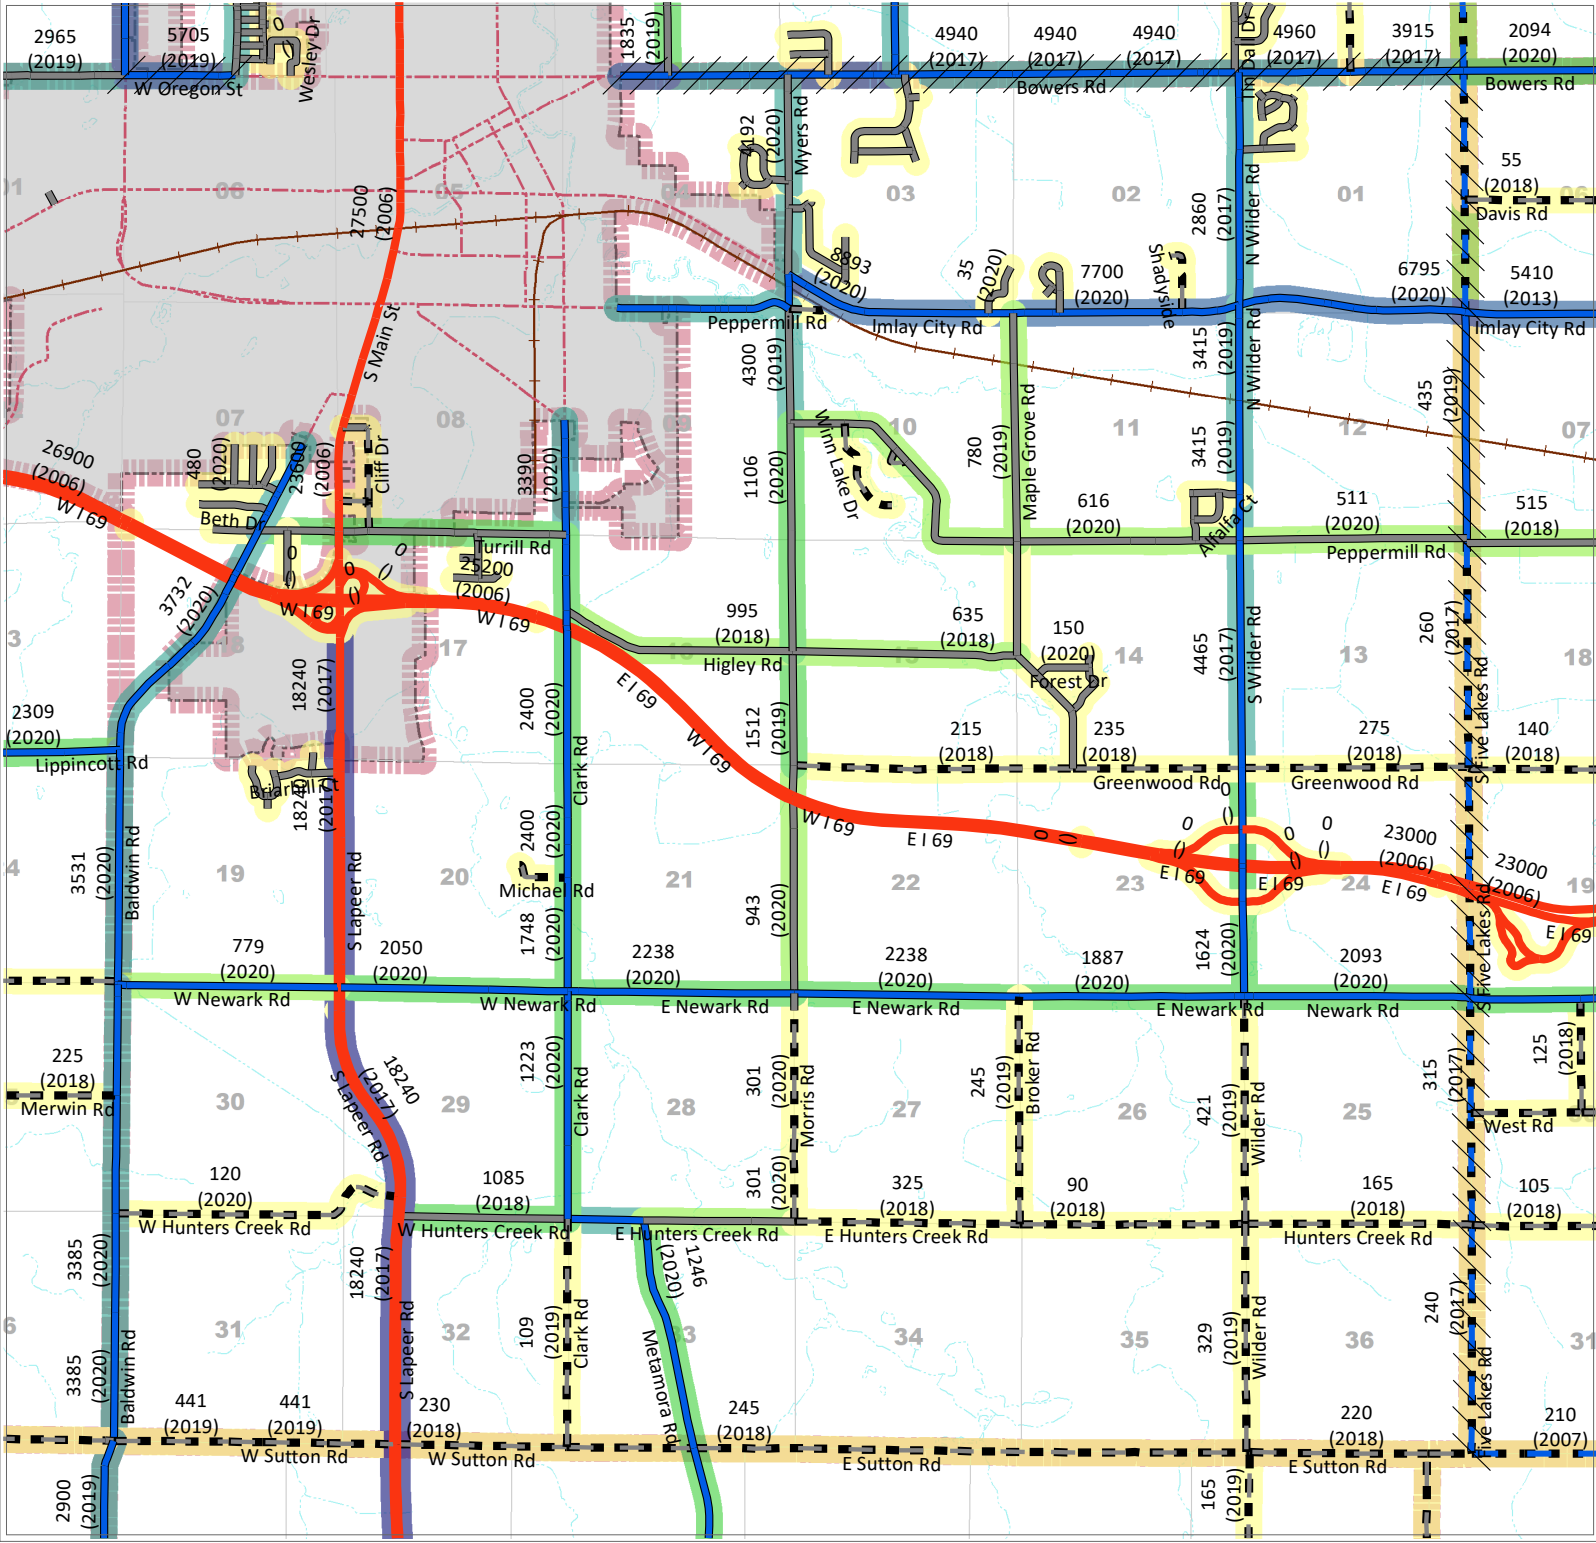

# Lapeer Township

## AVERAGE DAILY TRAFFIC

**Lapeer County Road Commission**  
 820 DAVIS LAKE ROAD  
 LAPEER, MI 48446  
 Phone: 810-664-6272  
 Web: www.lcrconline.com