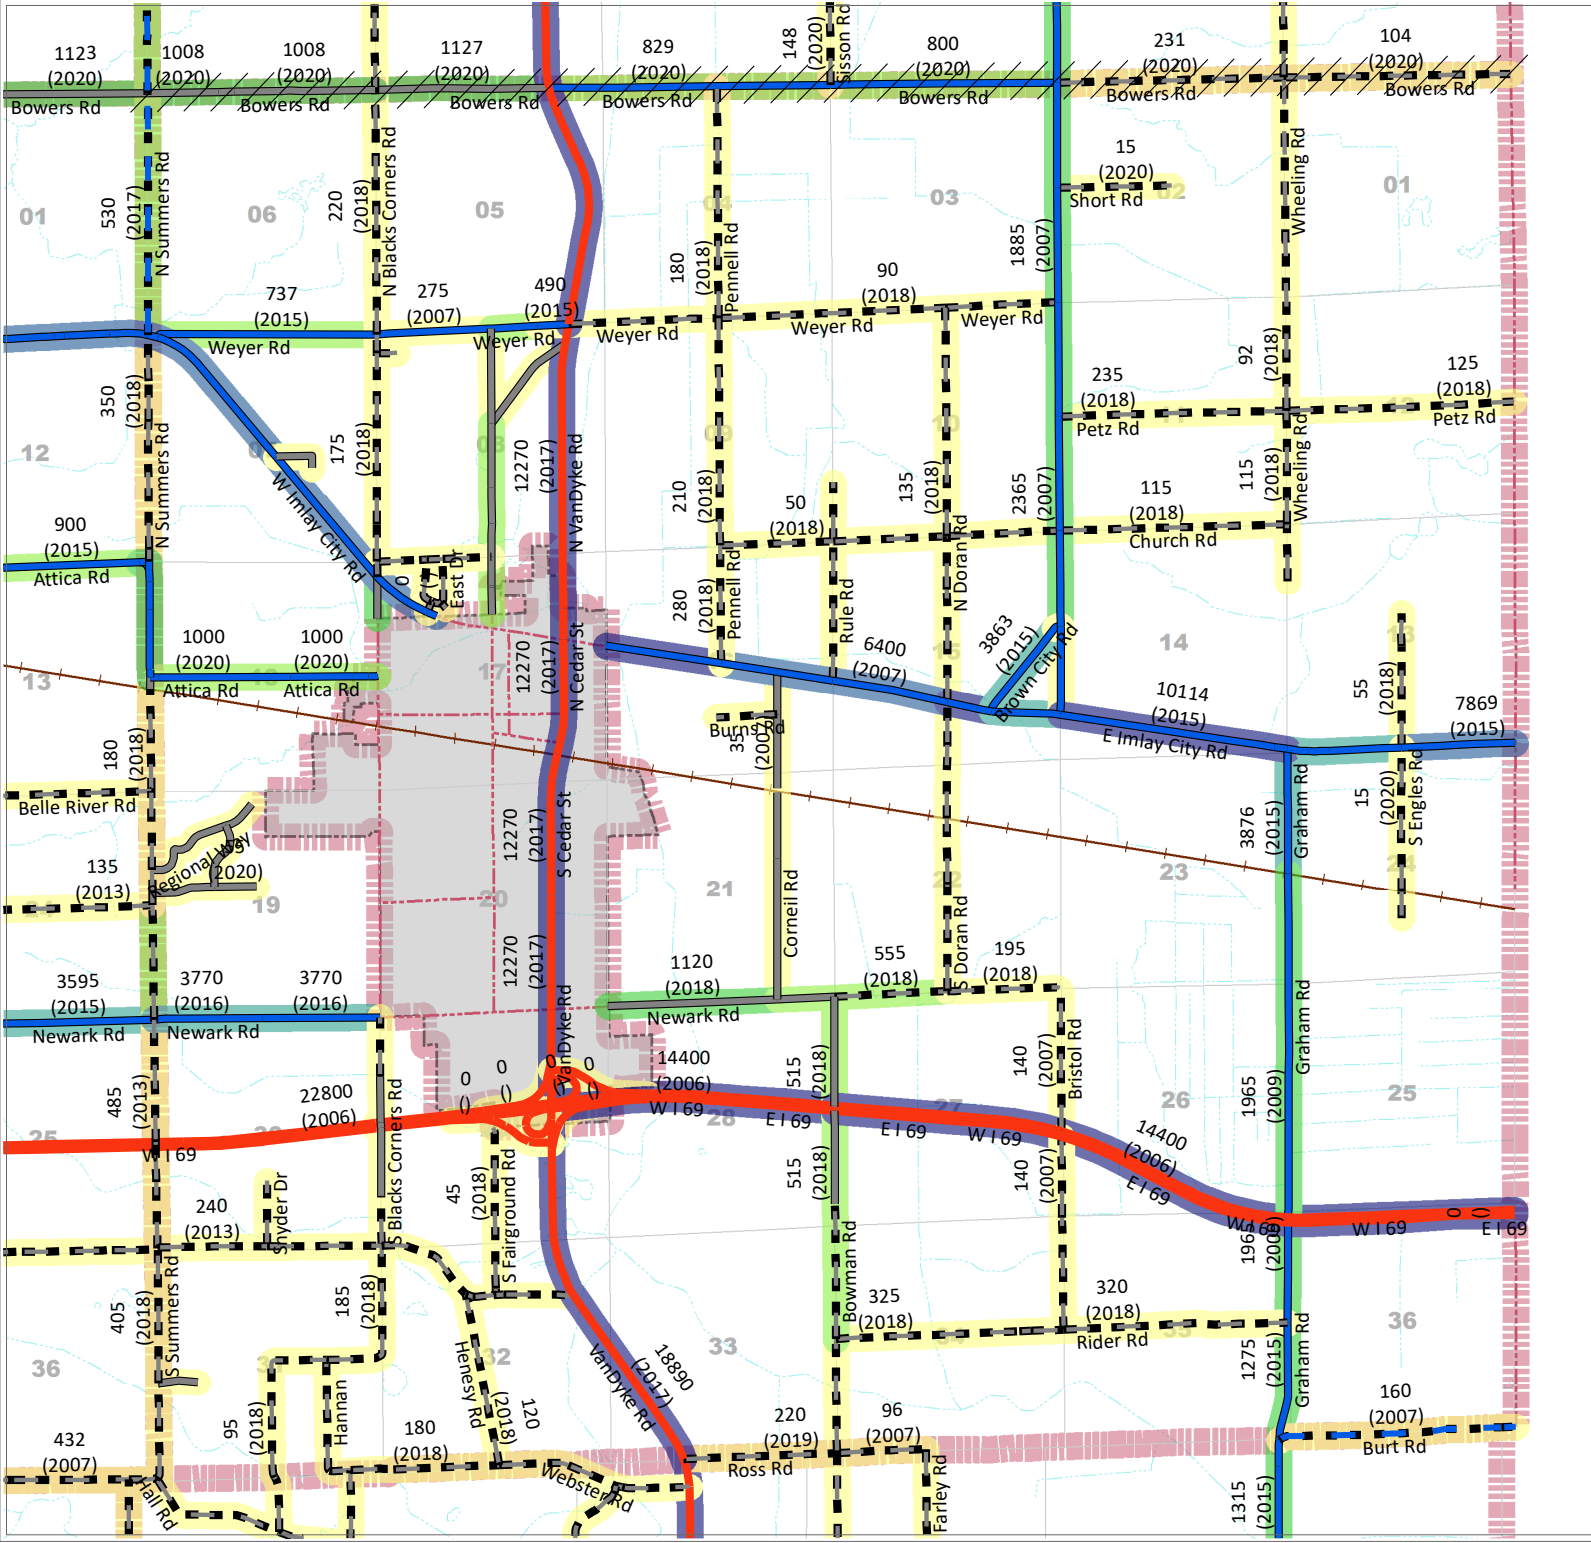

Imlay Township

AVERAGE DAILY TRAFFIC

LAPEER COUNTY ROAD COMMISSION
 820 DAVIS LAKE ROAD
 LAPEER, MI 48446
 Phone: 810-664-6272
 Web: www.lcrconline.com