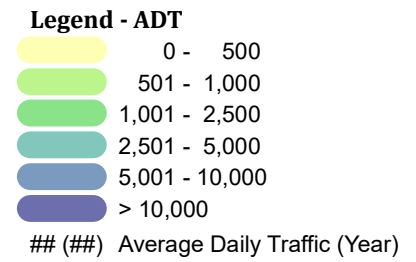

## AVERAGE DAILY TRAFFIC

**LAPÉER COUNTY ROAD COMMISSION**  
 820 DAVIS LAKE ROAD  
 LAPÉER, MI 48446  
 Phone: 810-664-6272  
 Web: www.lcrconline.com