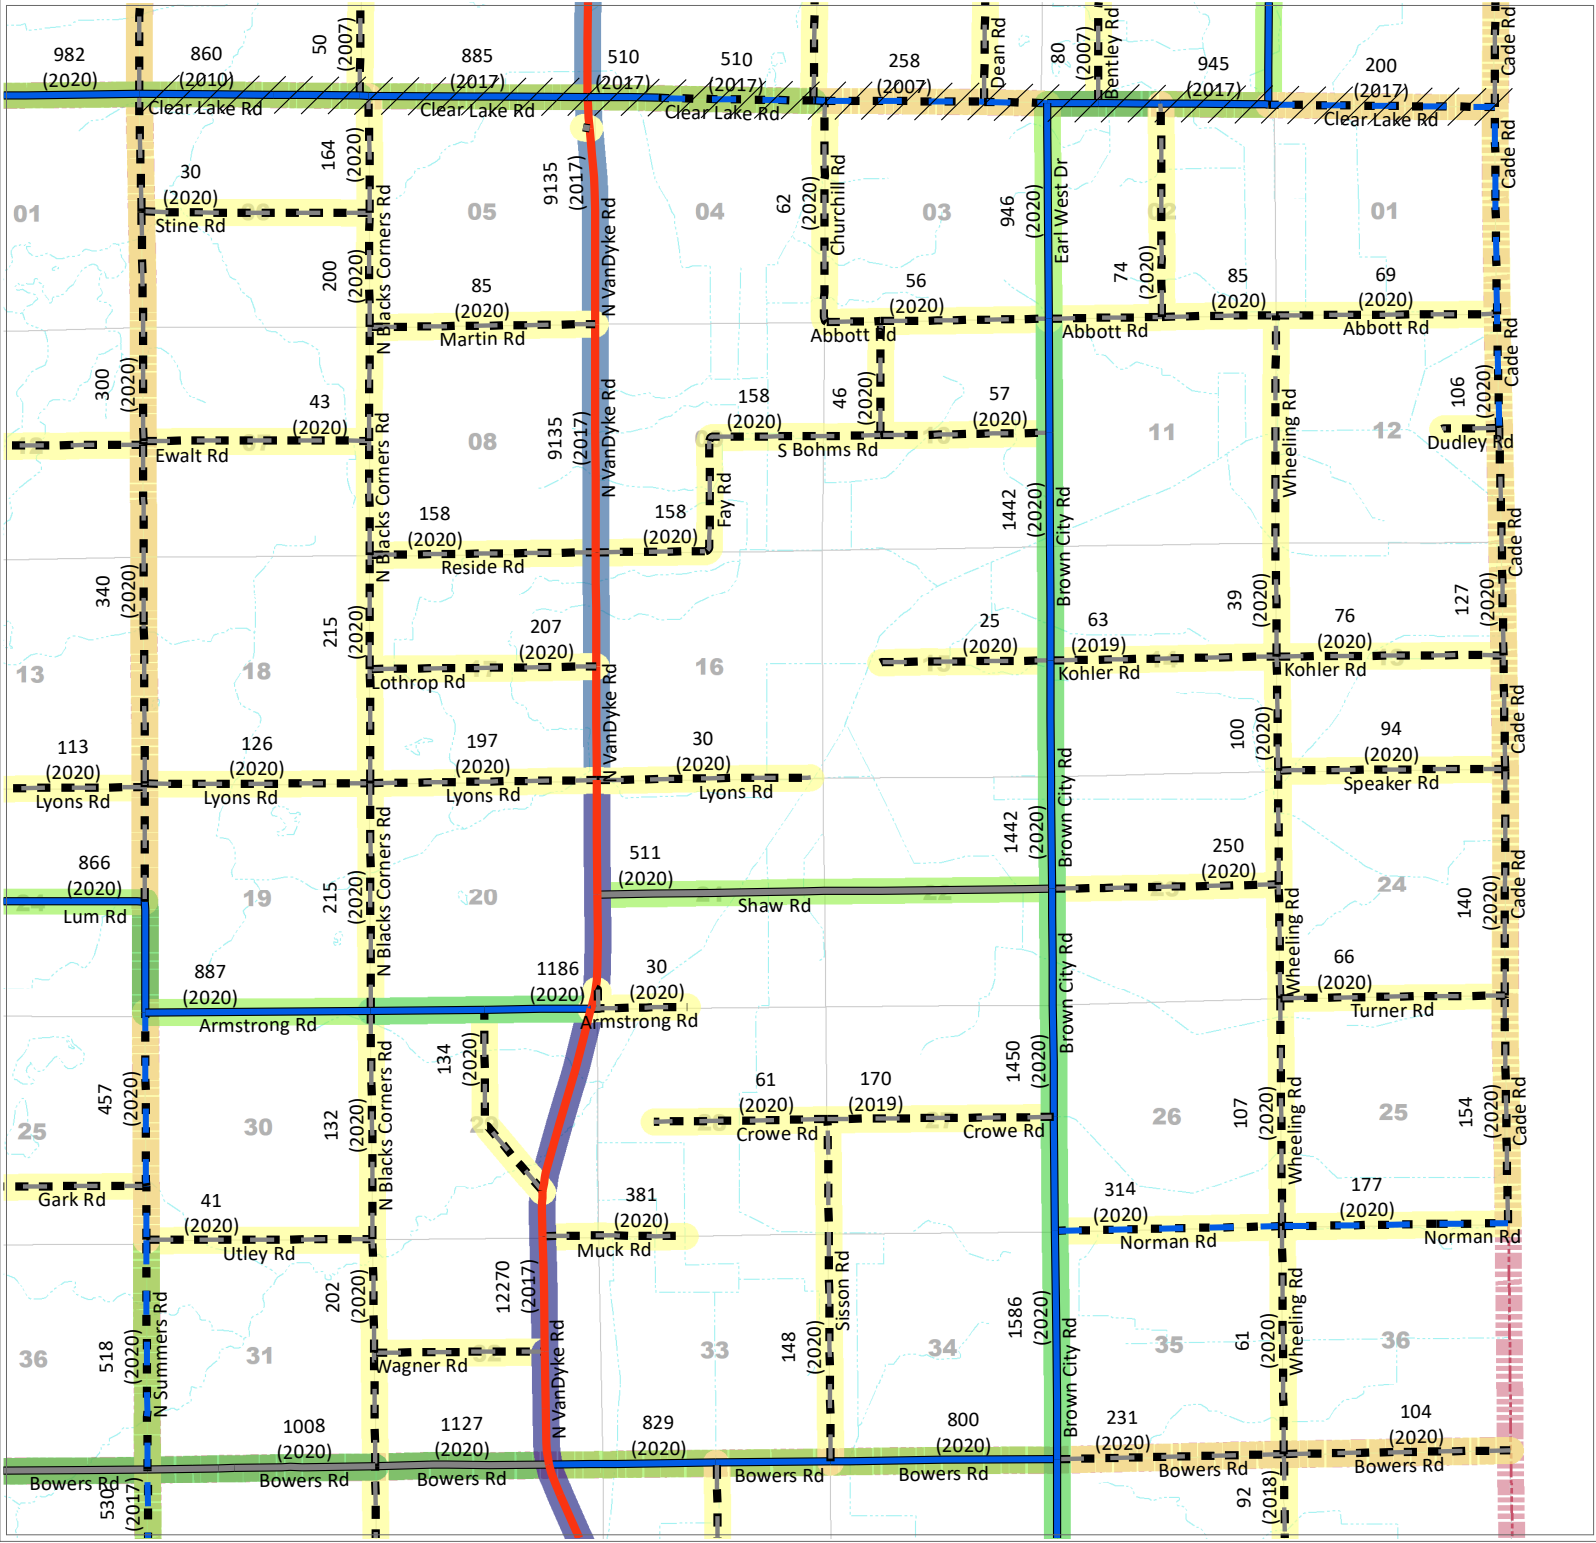

# Goodland Township

## AVERAGE DAILY TRAFFIC

**LAPÉER COUNTY ROAD COMMISSION**  
 820 DAVIS LAKE ROAD  
 LAPÉER, MI 48446  
 Phone: 810-664-6272  
 Web: www.lcrconline.com