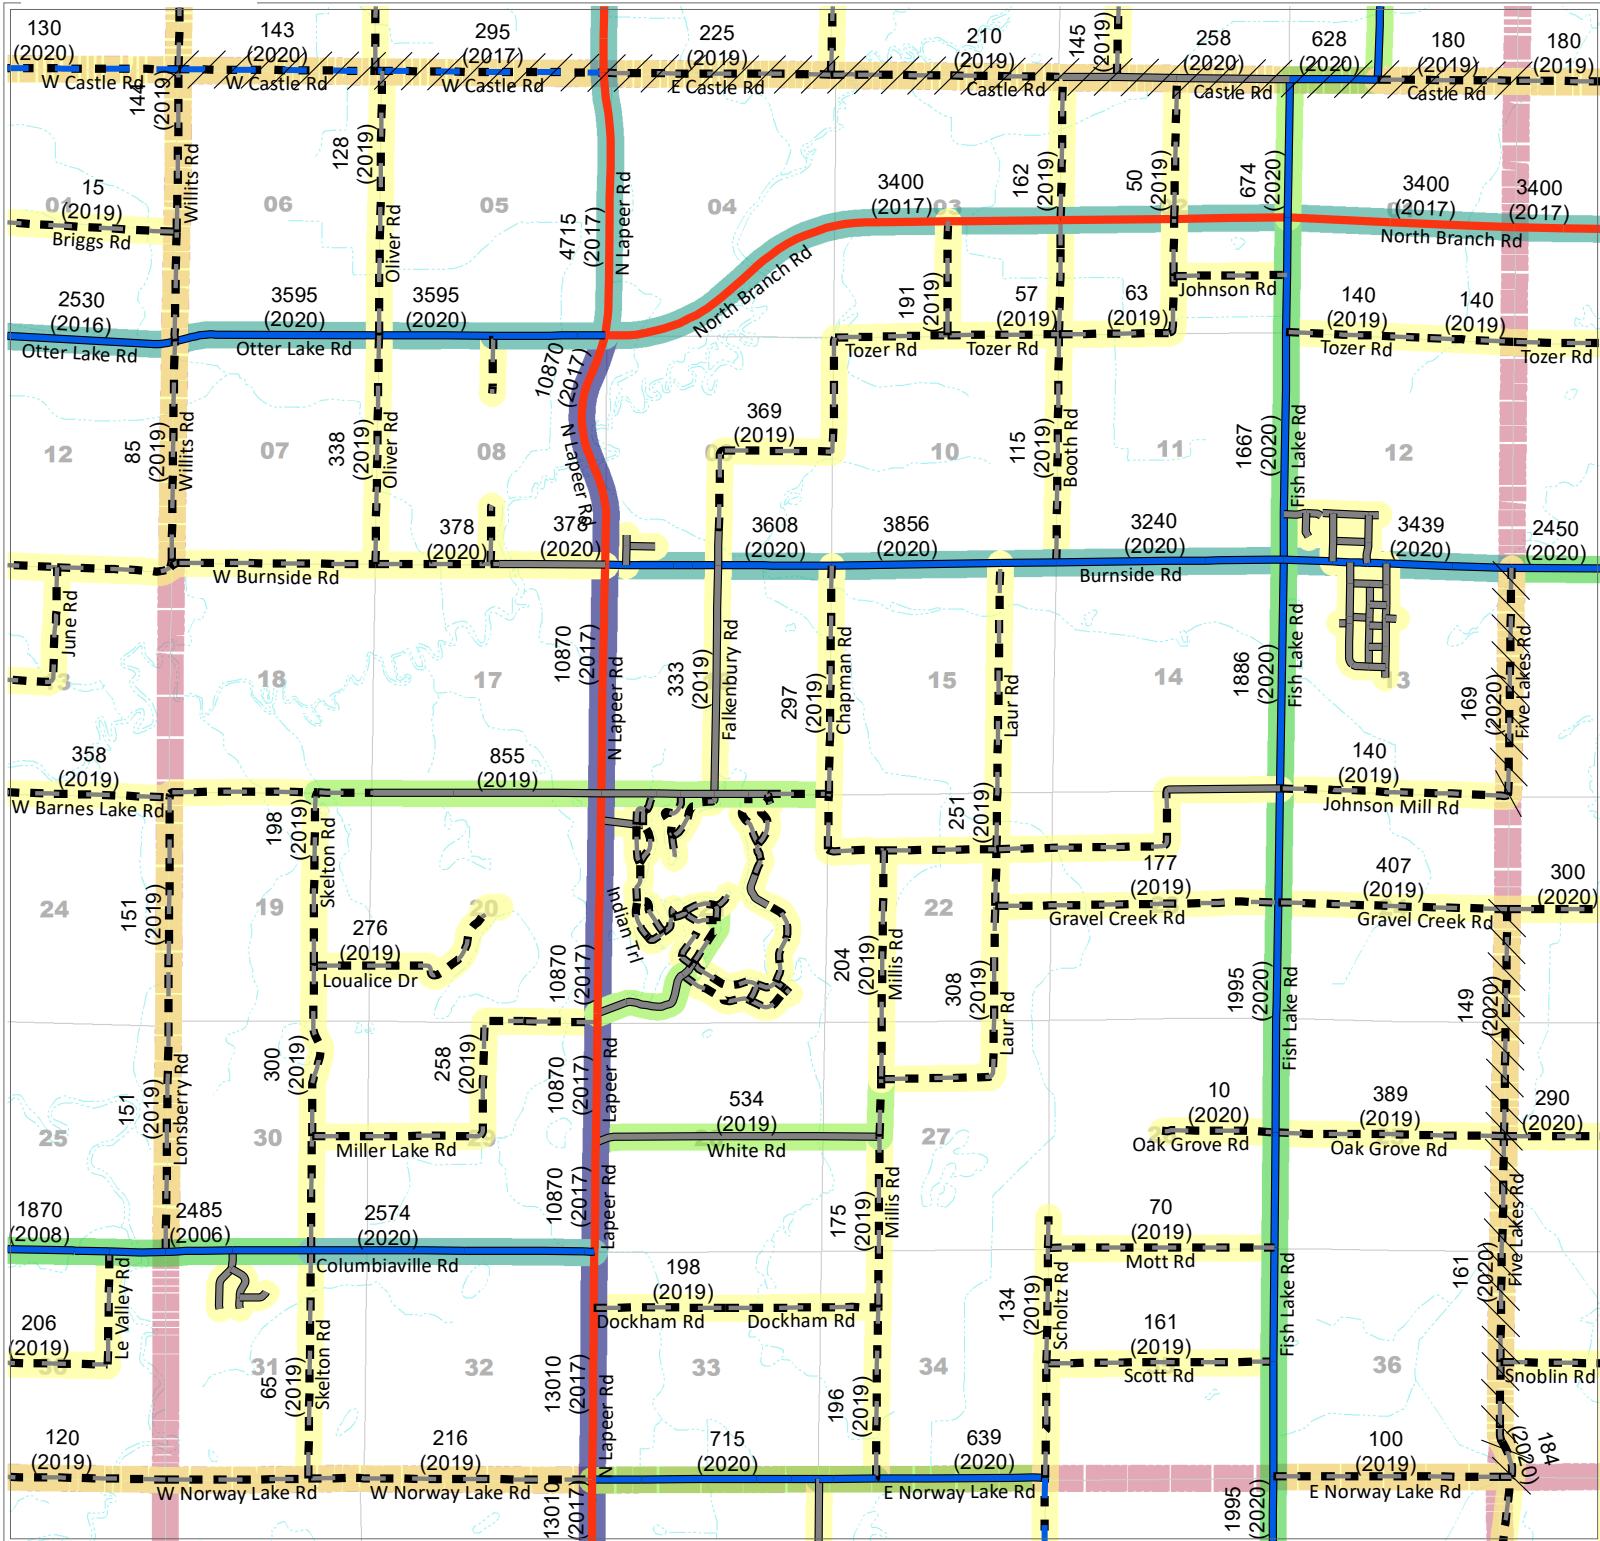

# Deerfield Township

## AVERAGE DAILY TRAFFIC

**Legend - Roads**

**LAPEER COUNTY ROAD COMMISSION**

820 DAVIS LAKE ROAD  
 LAPEER, MI 48446  
 Phone: 810-664-6272  
 Web: www.lcrconline.com