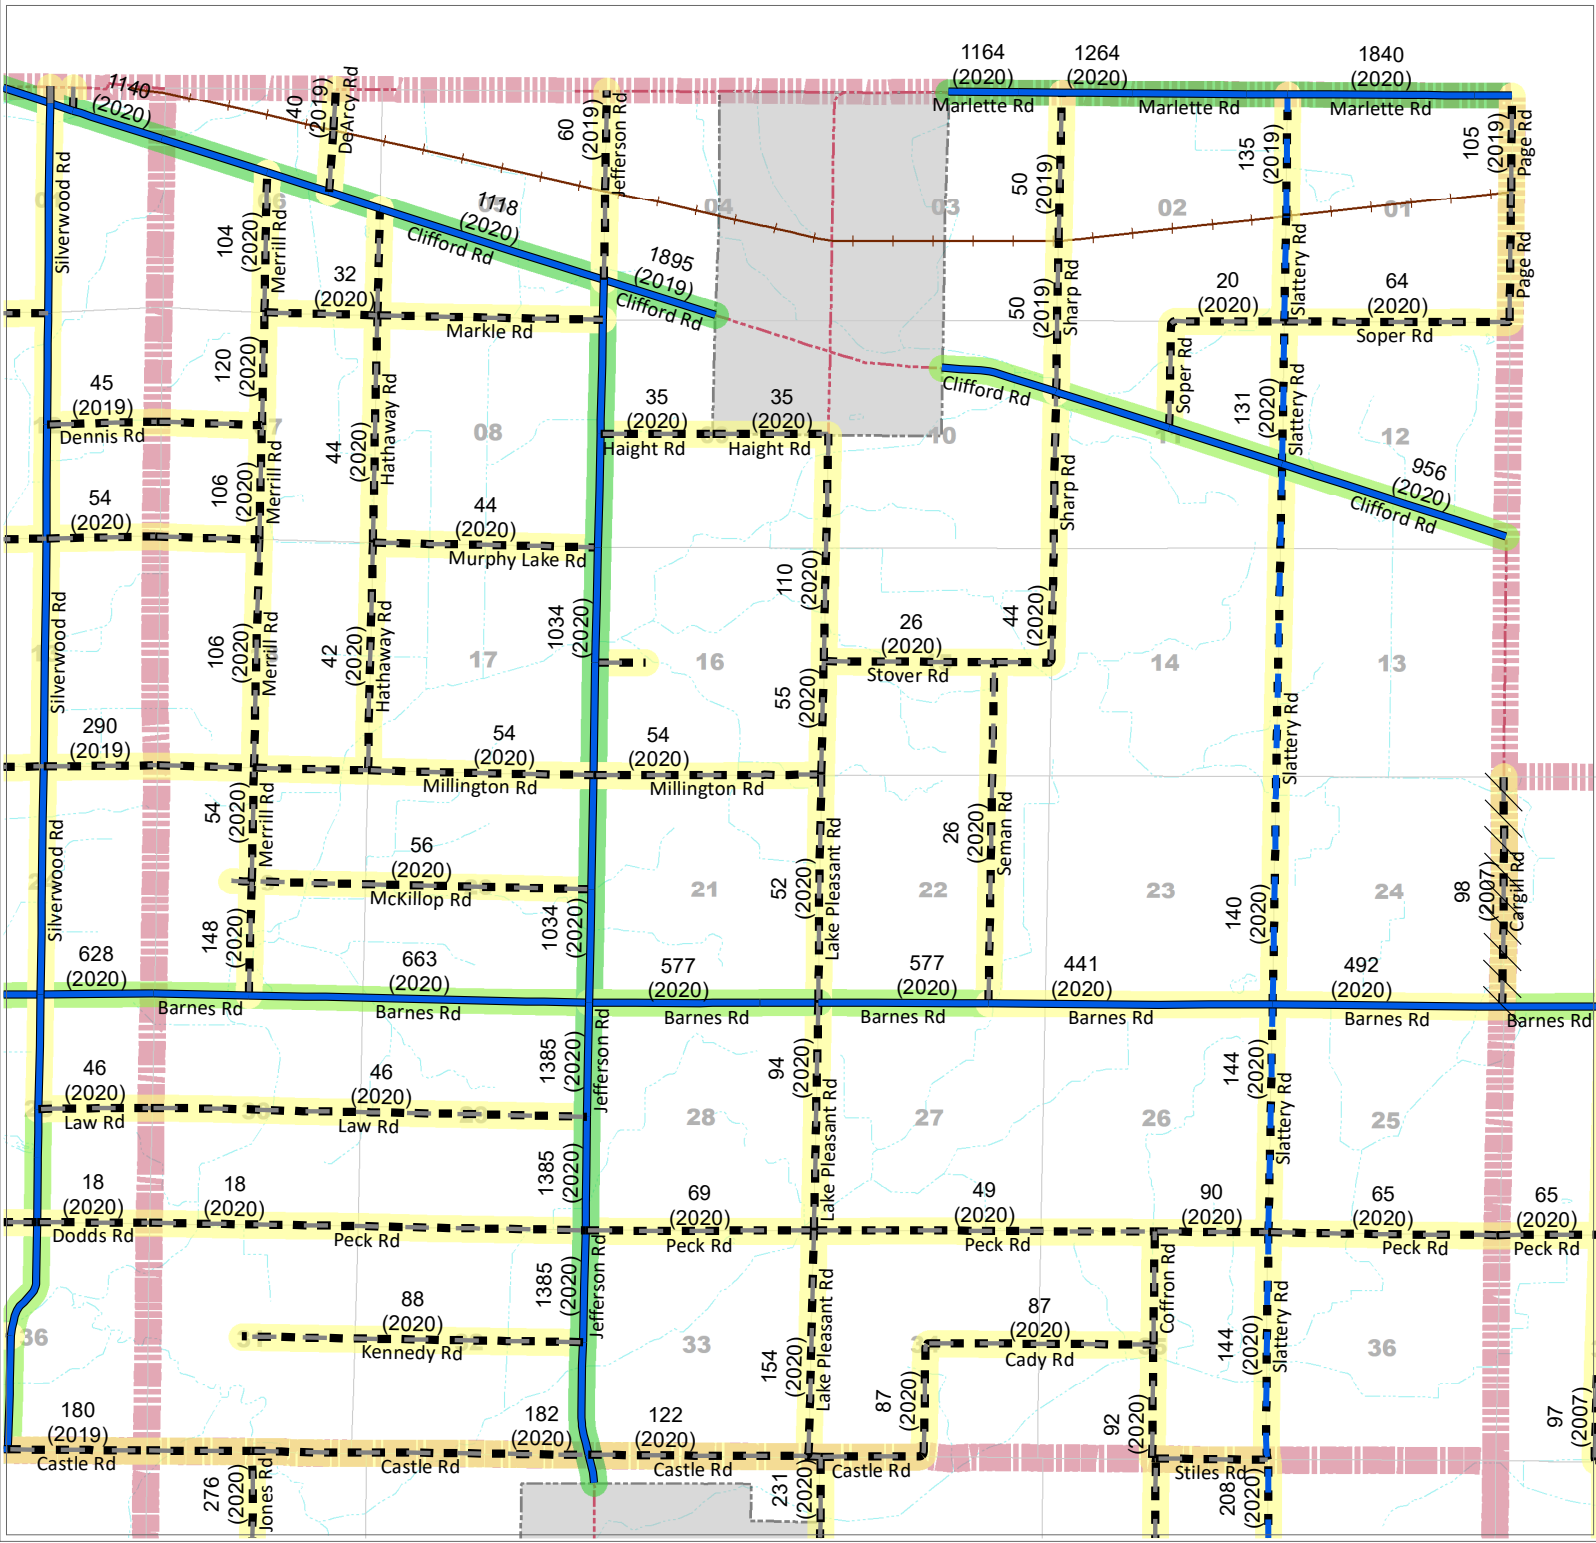

Burlington Township

AVERAGE DAILY TRAFFIC

LAPEER COUNTY ROAD COMMISSION
 820 DAVIS LAKE ROAD
 LAPEER, MI 48446
 Phone: 810-664-6272
 Web: www.lcrconline.com