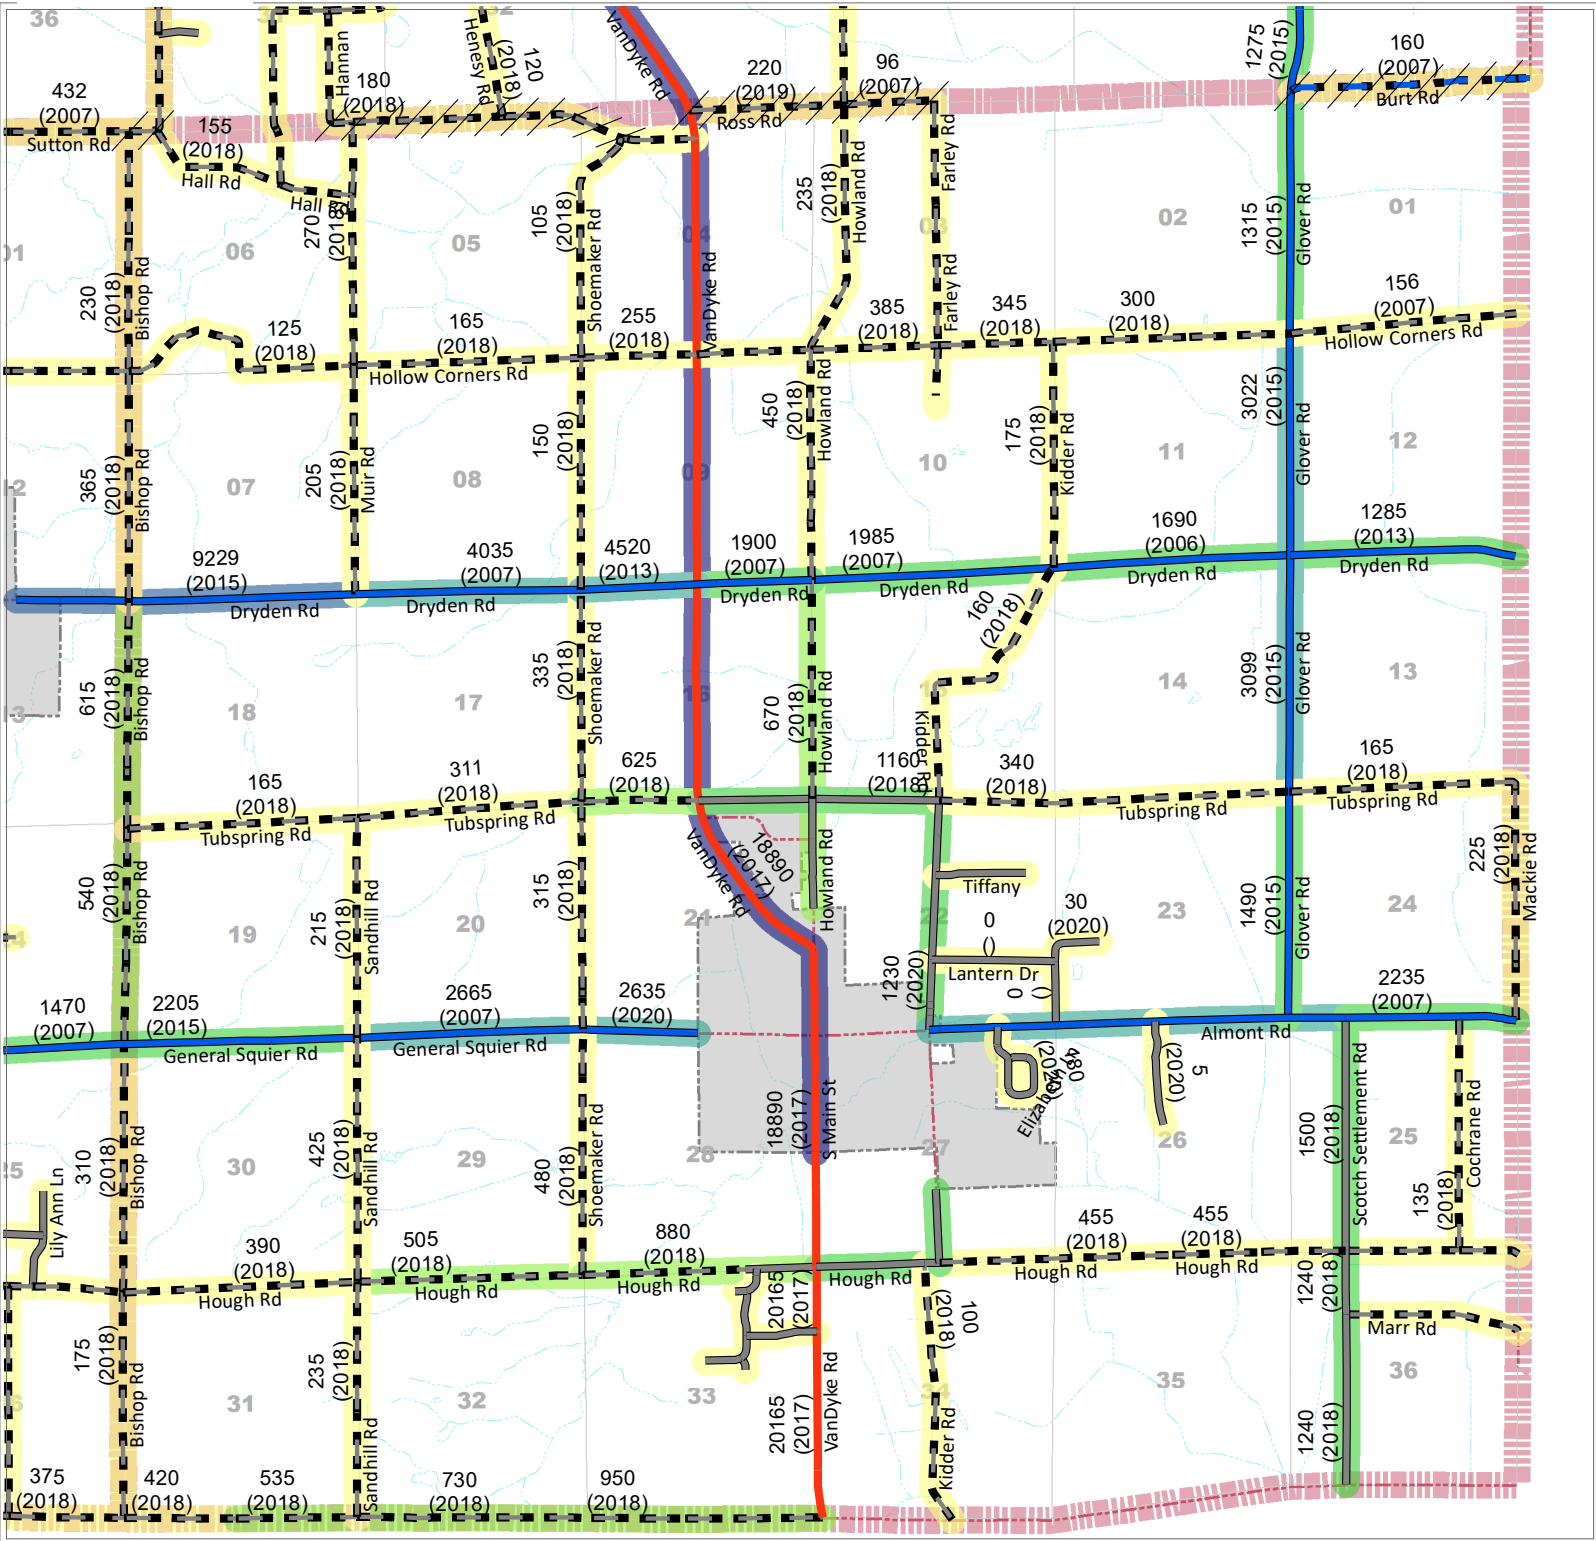

Almont Township

AVERAGE DAILY TRAFFIC

Legend - Roads

LAPEER COUNTY ROAD COMMISSION

820 DAVIS LAKE ROAD
 LAPEER, MI 48446
 Phone: 810-664-6272
 Web: www.lcrconline.com