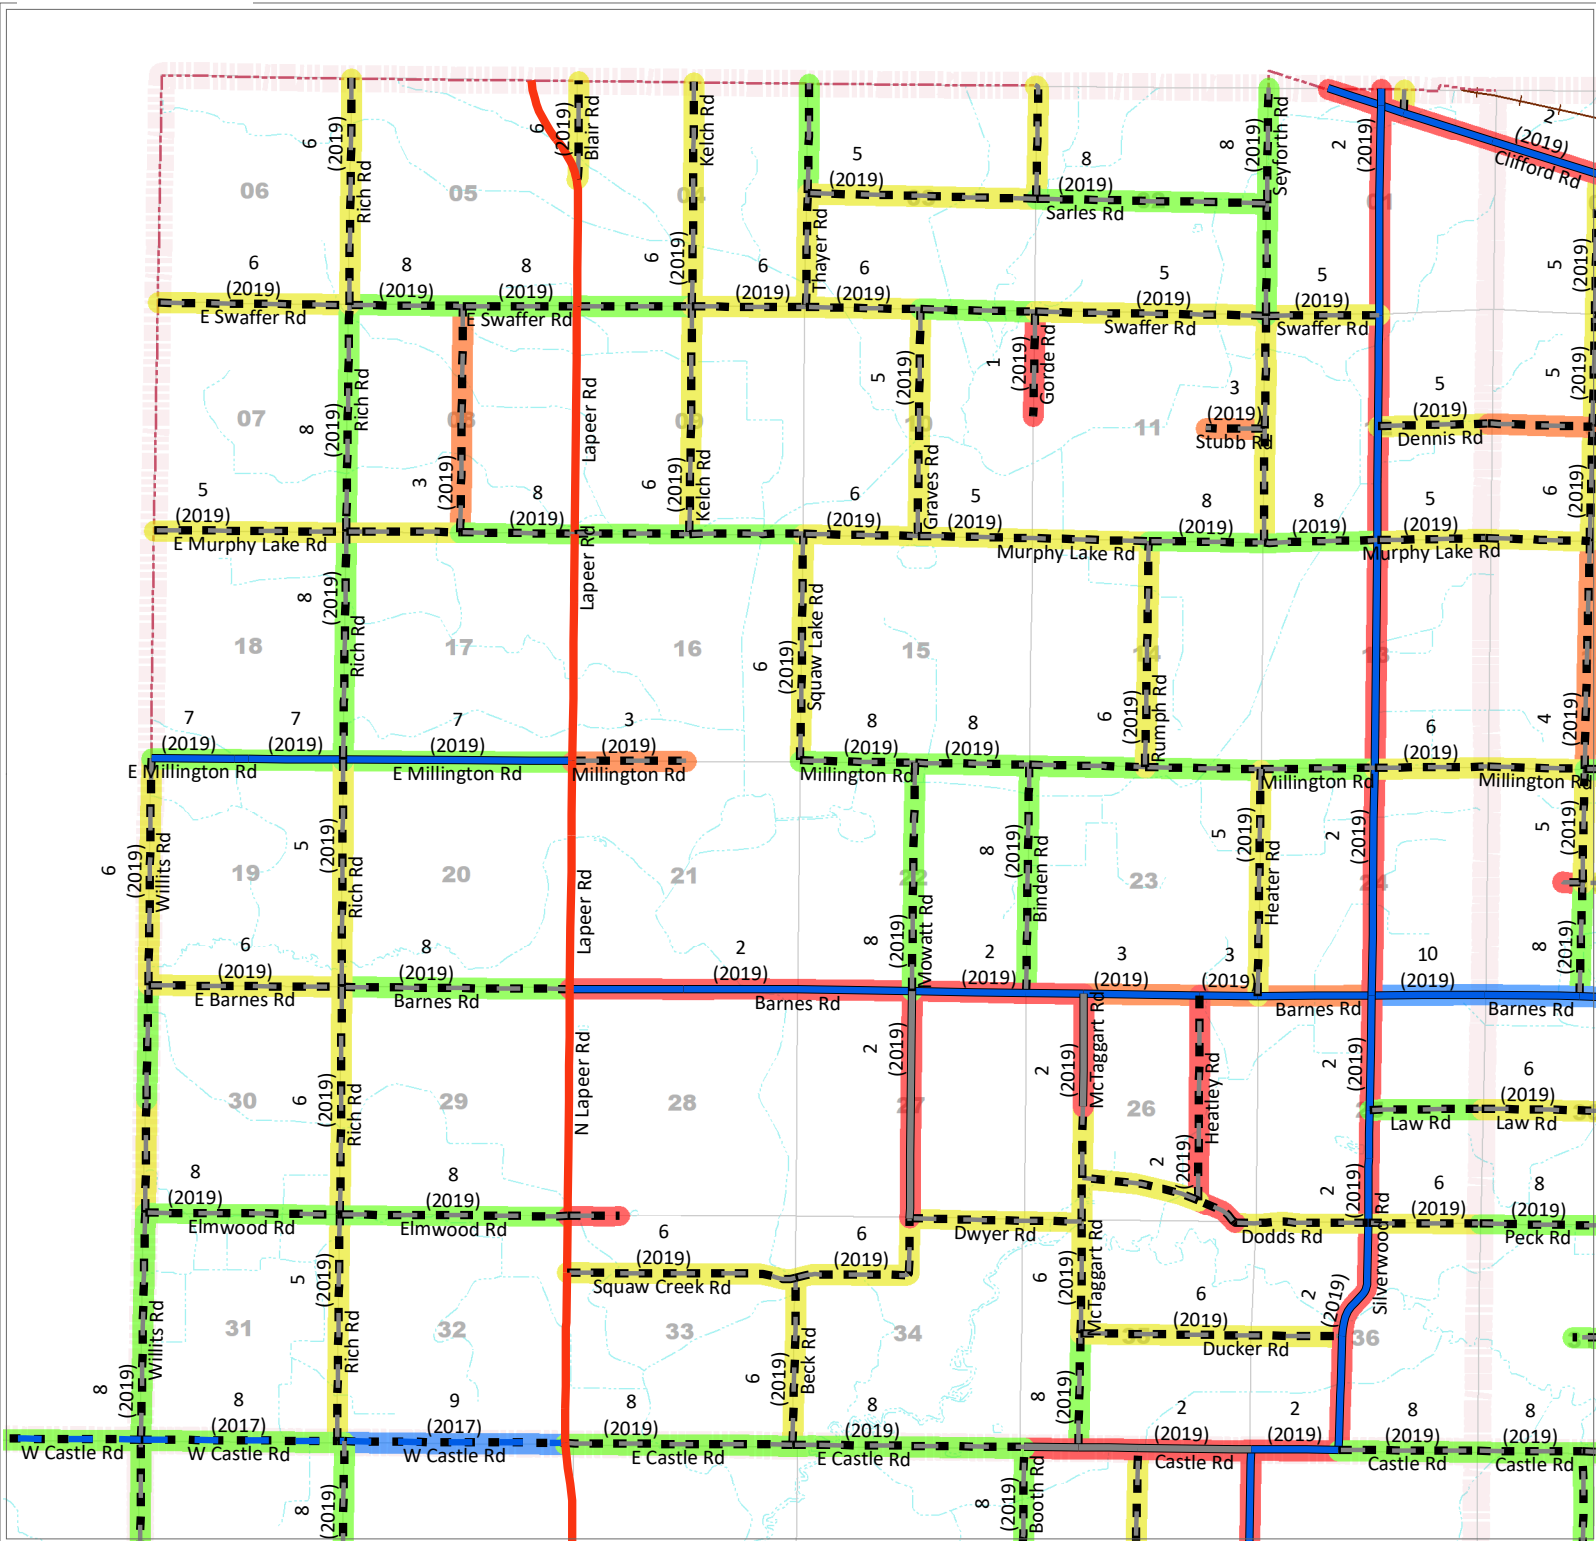

Rich Township

PASER & IBR RATINGS

Legend - Paser / IBR

- 1 - 2 - Failure
- 3 - 4 - Poor
- 5 - 6 - Fair
- 7 - 8 - Good
- 9 - 10 - Excellent
- ## (##) Current Rating (Year)

Legend - Roads

- County Local Paved
- County Local Unpaved
- County Primary Paved
- County Primary Unpaved
- State Trunkline
- Non-LCRC Roads
- Adjacent Twp Jurisdiction

LAPEER COUNTY ROAD COMMISSION

820 DAVIS LAKE ROAD
 LAPEER, MI 48446
 Phone: 810-664-6272
 Web: www.lcrconline.com