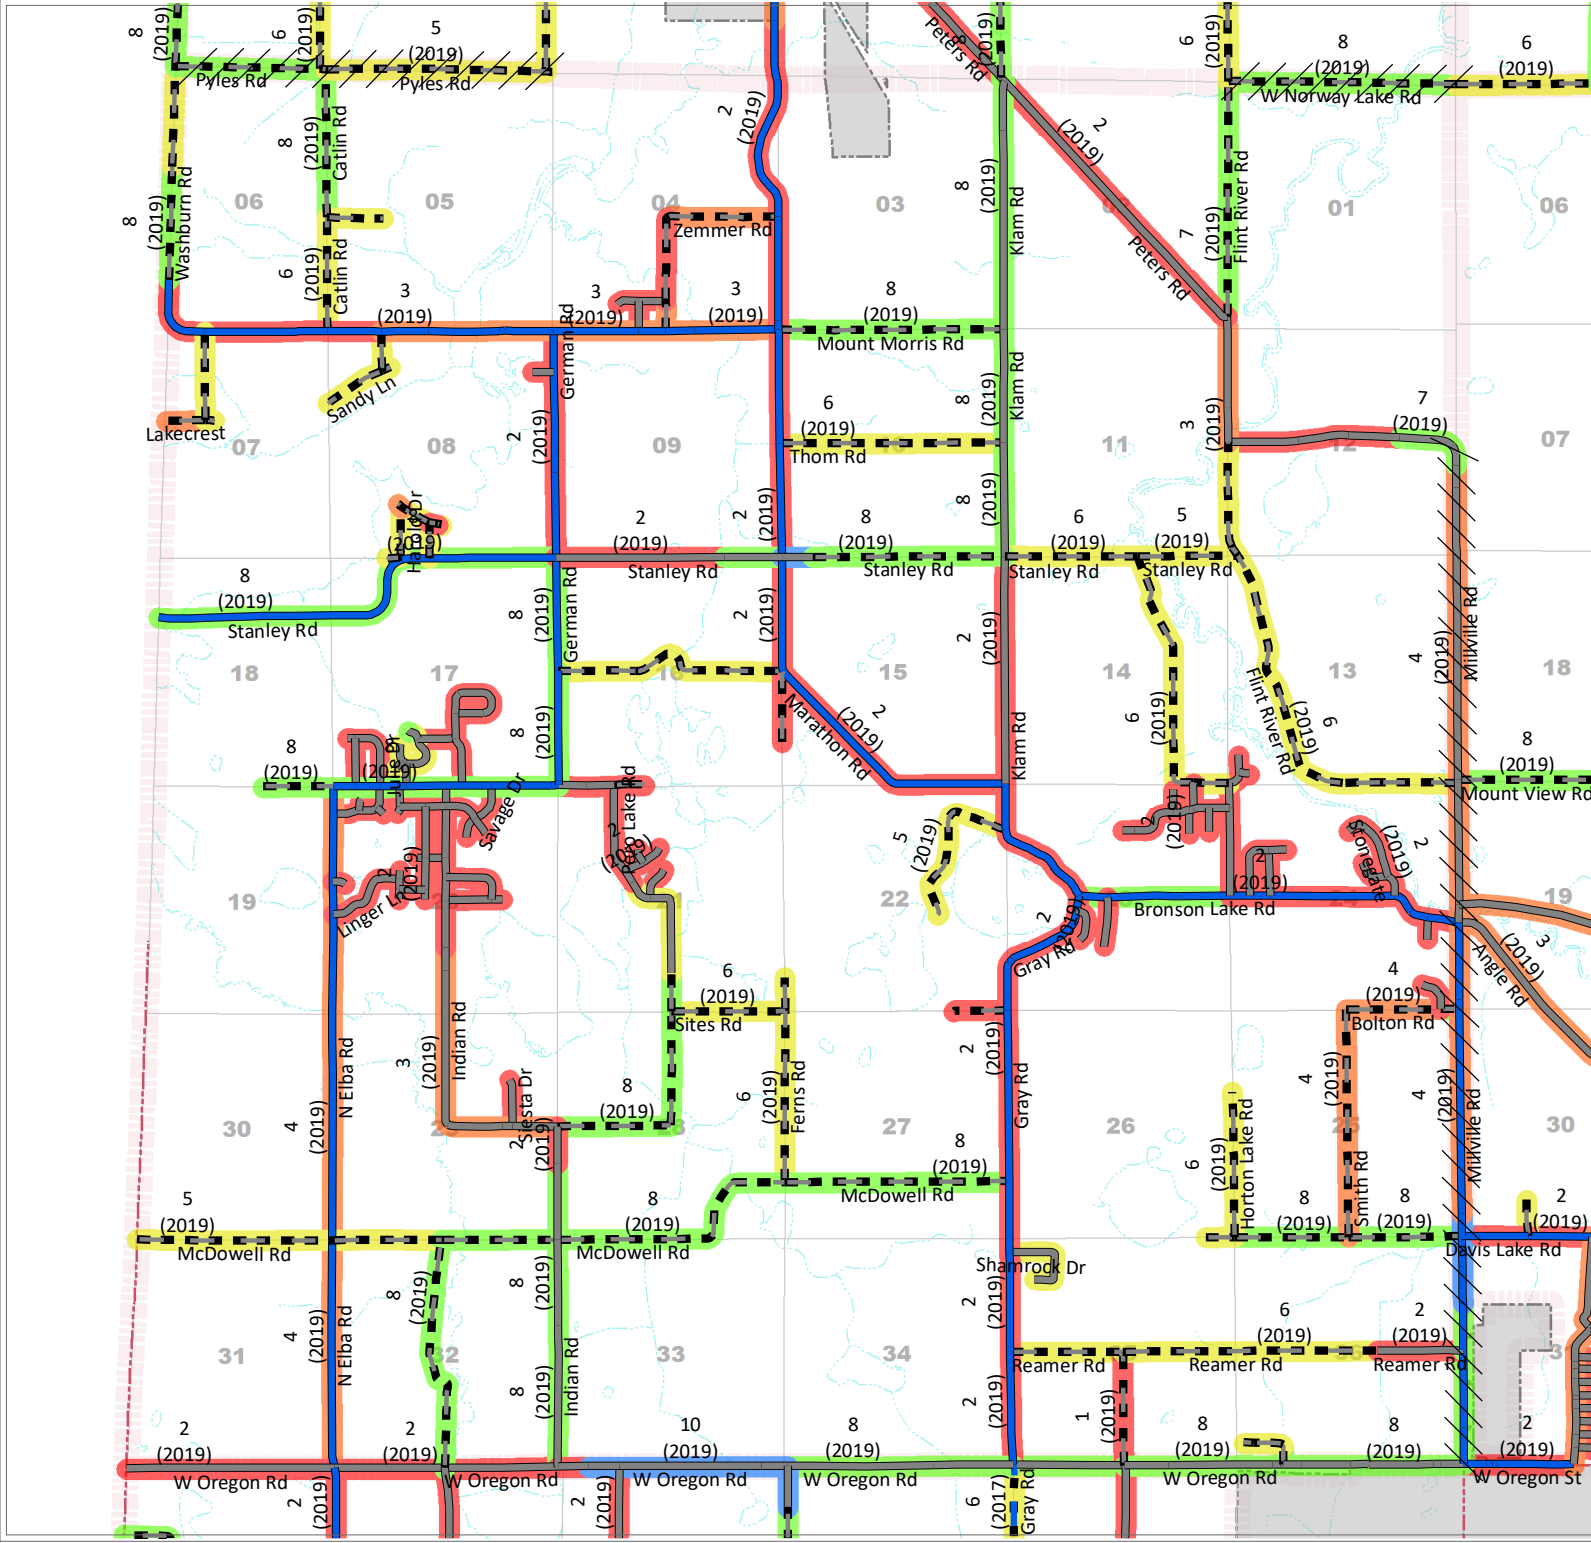

Oregon Township

PASER & IBR RATINGS

Legend - Paser / IBR

- 1 - 2 - Failure
- 3 - 4 - Poor
- 5 - 6 - Fair
- 7 - 8 - Good
- 9 - 10 - Excellent
- ## (##) Current Rating (Year)

Legend - Roads

- County Local Paved
- County Local Unpaved
- County Primary Paved
- County Primary Unpaved
- State Trunkline
- Non-LCRC Roads
- Adjacent Twp Jurisdiction

LAPEER COUNTY ROAD COMMISSION

820 DAVIS LAKE ROAD
 LAPEER, MI 48446
 Phone: 810-664-6272
 Web: www.lcrconline.com