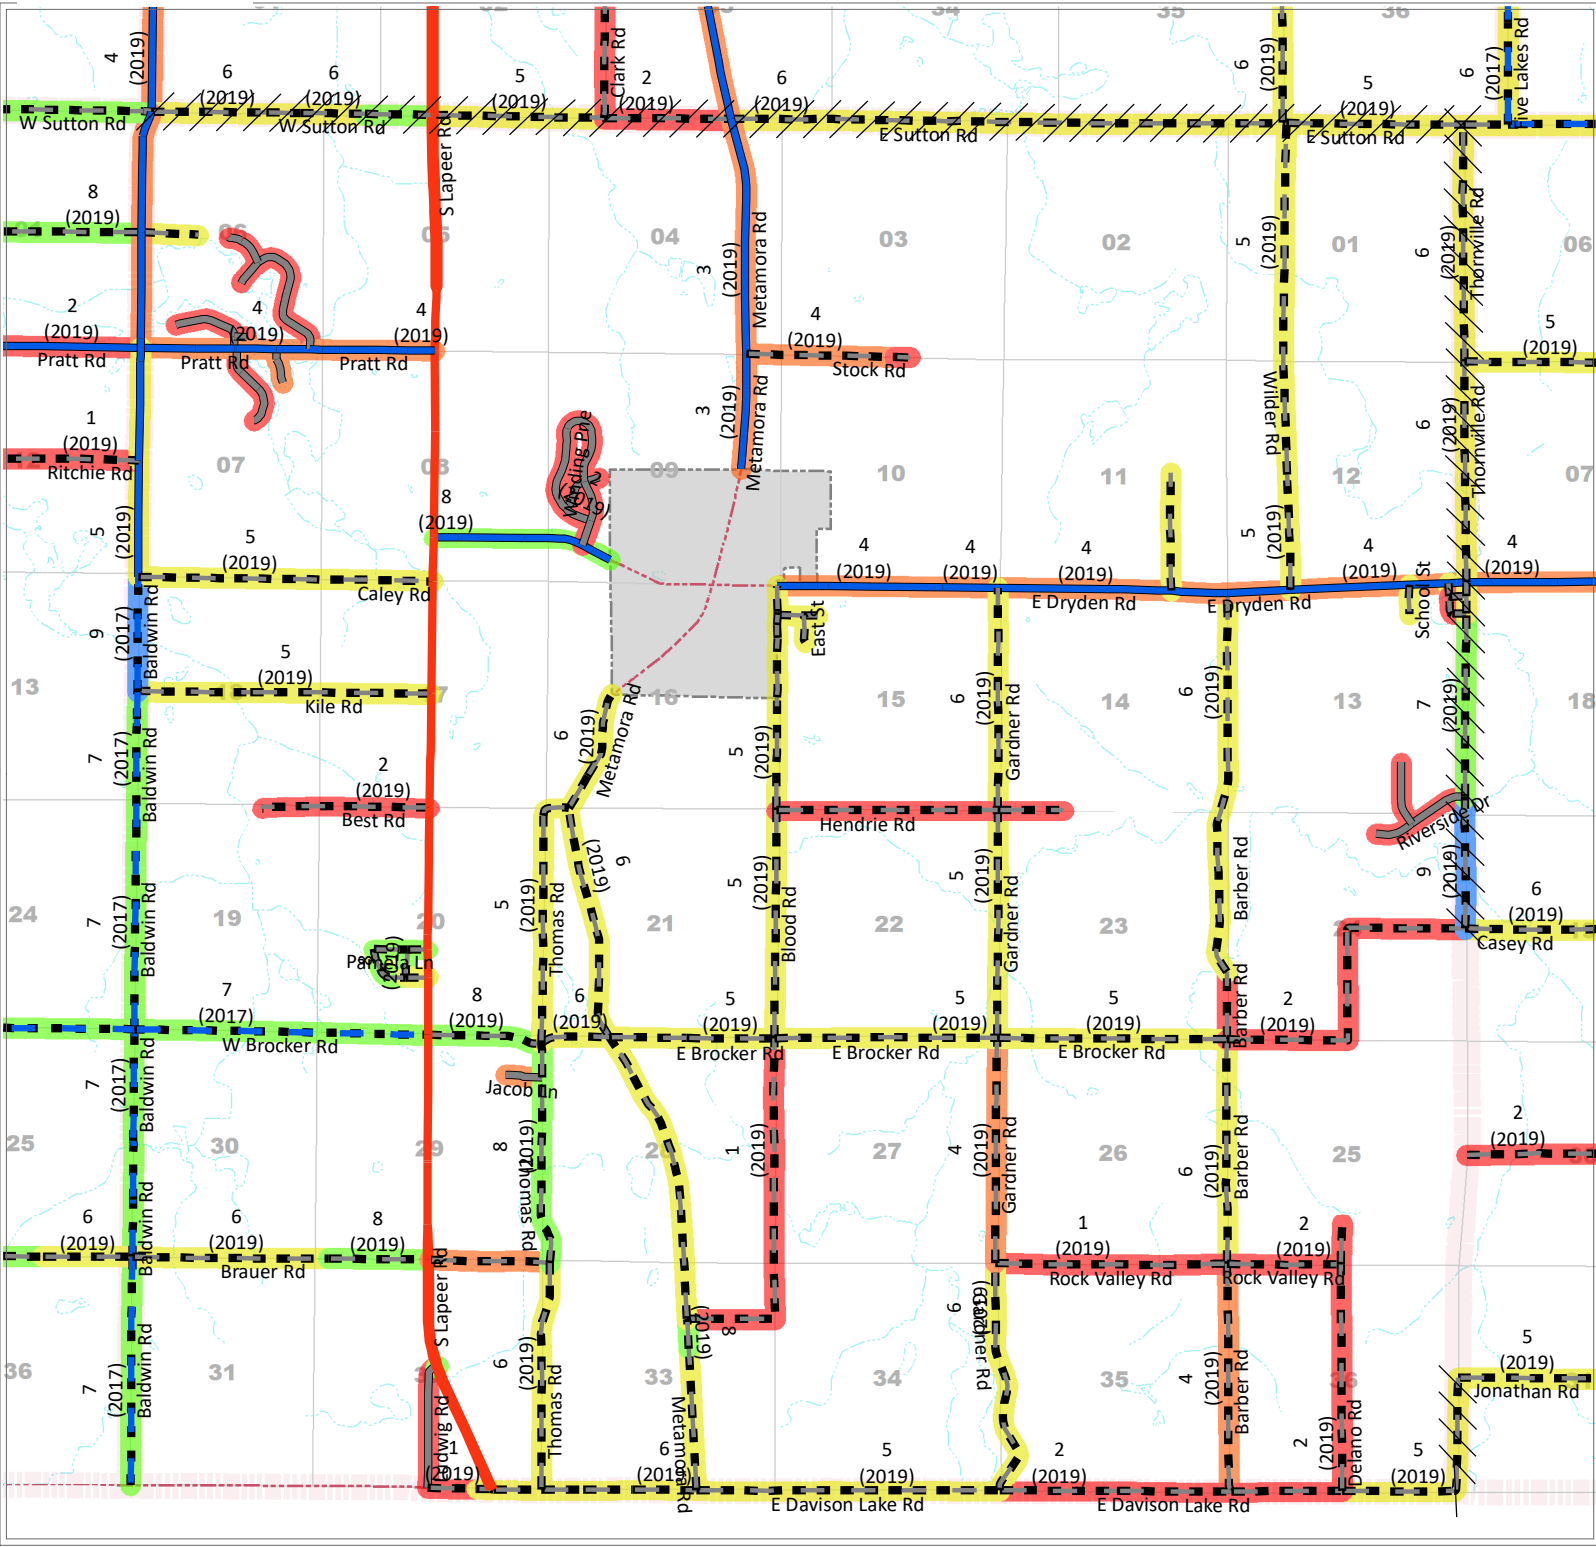

Metamora Township

PASER & IBR RATINGS

Legend - Paser / IBR

- 1 - 2 - Failure
- 3 - 4 - Poor
- 5 - 6 - Fair
- 7 - 8 - Good
- 9 - 10 - Excellent
- ## (##) Current Rating (Year)

Legend - Roads

- County Local Paved
- County Local Unpaved
- County Primary Paved
- County Primary Unpaved
- State Trunkline
- Non-LCRC Roads
- Adjacent Twp Jurisdiction

LAPEER COUNTY ROAD COMMISSION

820 DAVIS LAKE ROAD
 LAPEER, MI 48446
 Phone: 810-664-6272
 Web: www.lcrconline.com