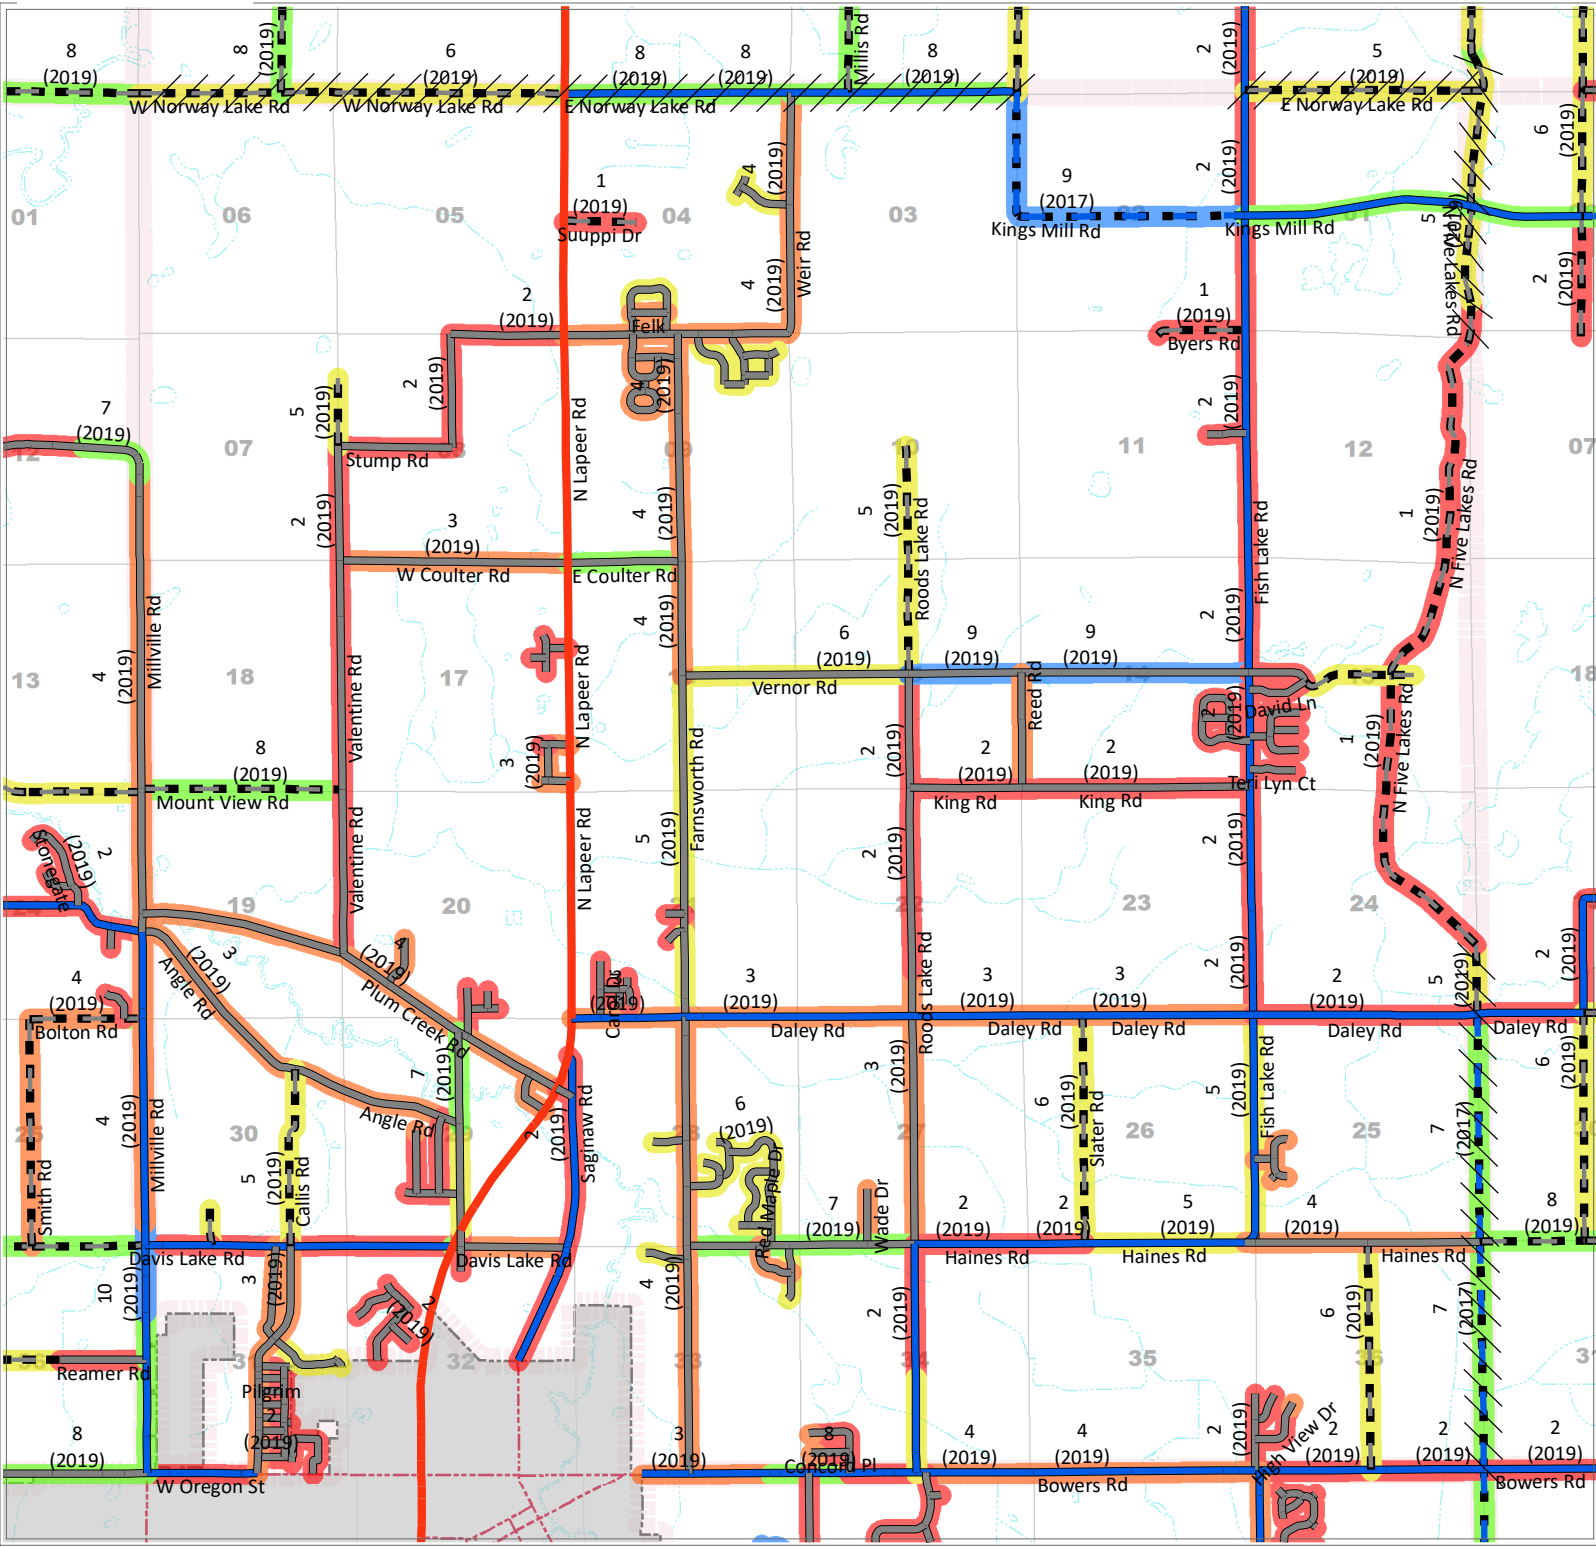

Mayfield Township

PASER & IBR RATINGS

Legend - Paser / IBR

- 1 - 2 - Failure
- 3 - 4 - Poor
- 5 - 6 - Fair
- 7 - 8 - Good
- 9 - 10 - Excellent
- ## (##) Current Rating (Year)

Legend - Roads

- County Local Paved
- County Local Unpaved
- County Primary Paved
- County Primary Unpaved
- State Trunkline
- Non-LCRC Roads
- Adjacent Twp Jurisdiction

LAPEER COUNTY ROAD COMMISSION

820 DAVIS LAKE ROAD
 LAPEER, MI 48446
 Phone: 810-664-6272
 Web: www.lcrconline.com