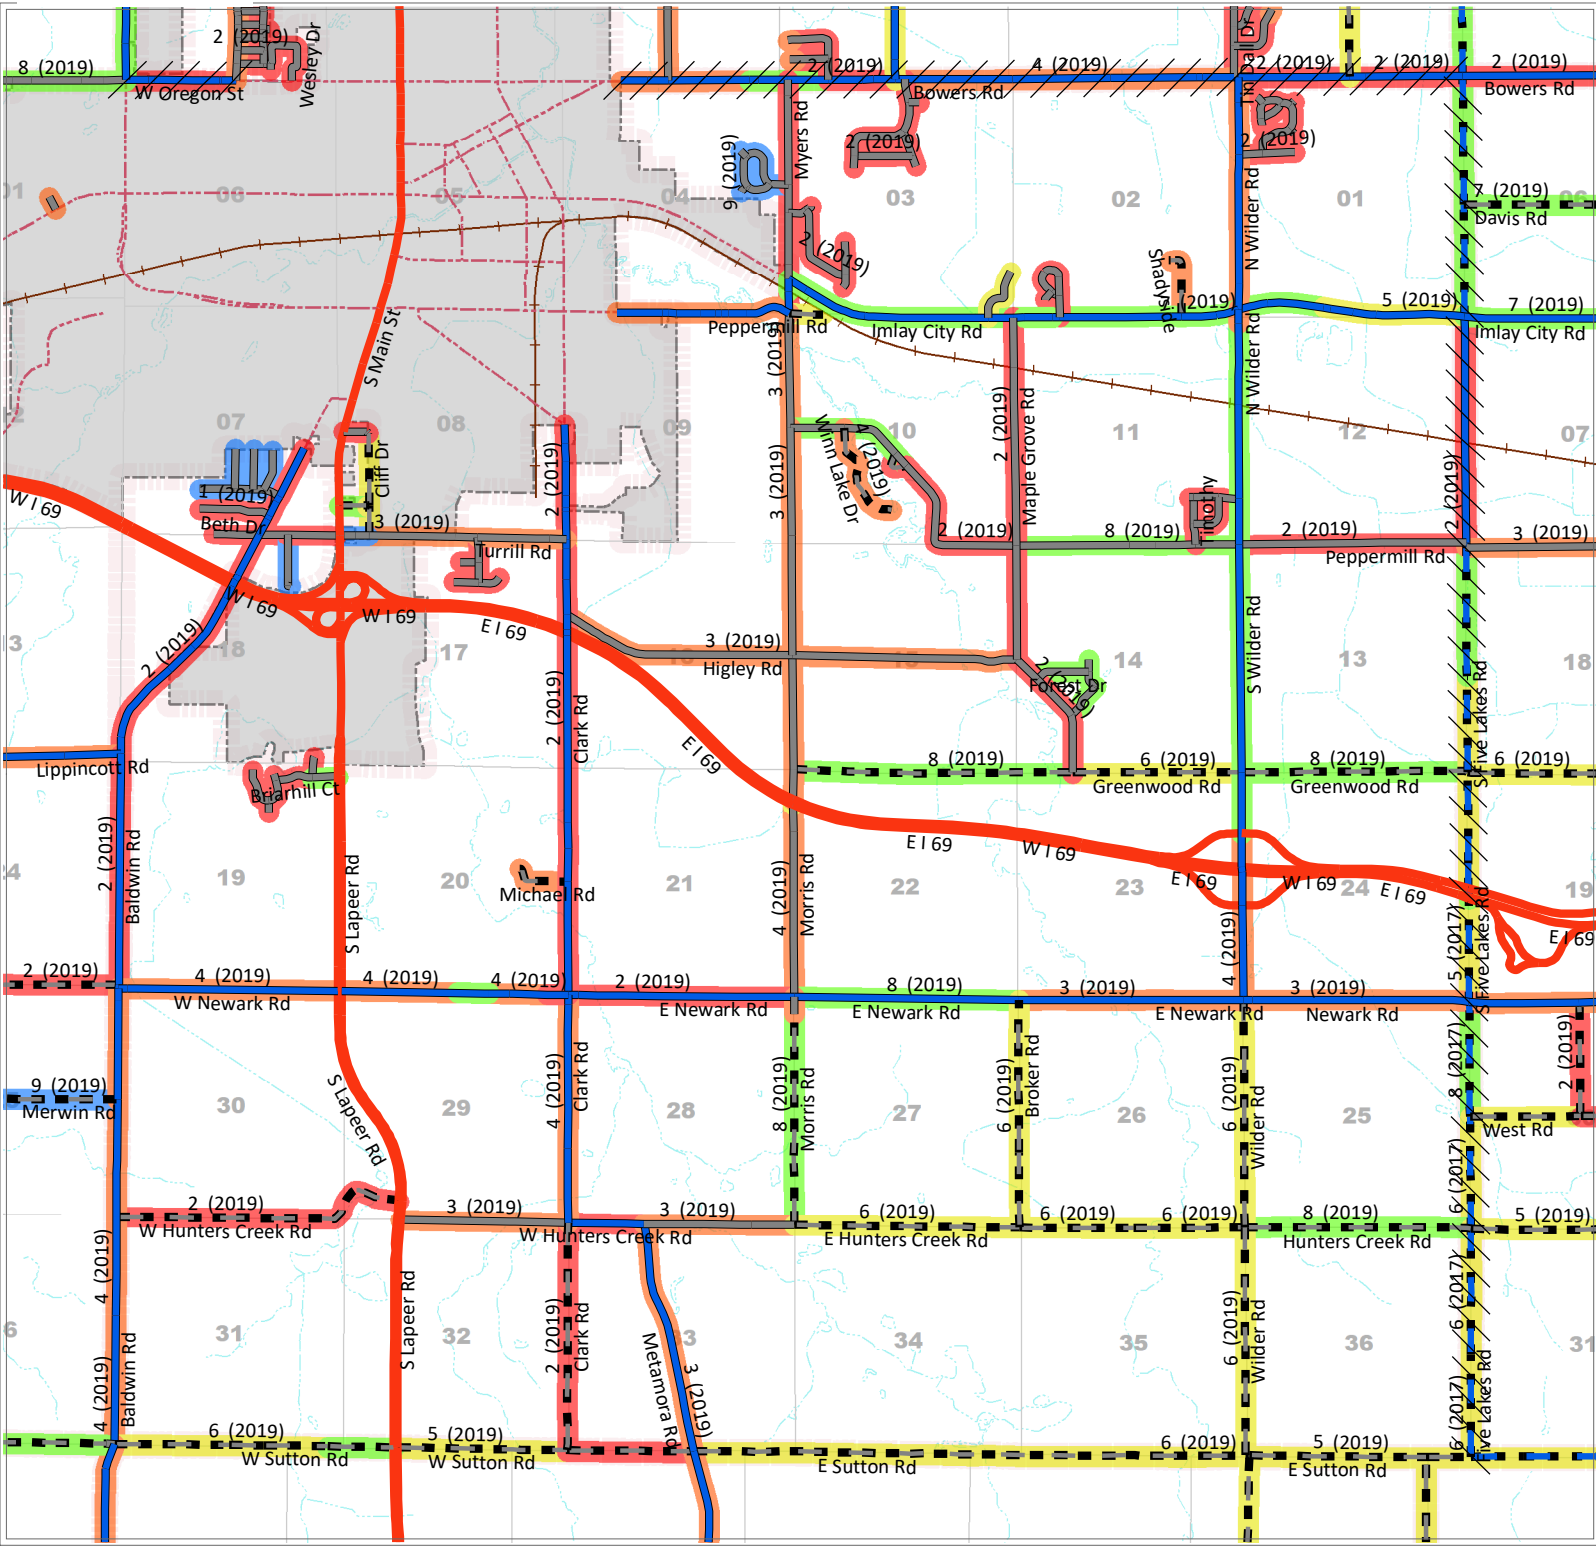

Lapeer Township

PASER & IBR RATINGS

Legend - Paser / IBR

- 1 - 2 - Failure
- 3 - 4 - Poor
- 5 - 6 - Fair
- 7 - 8 - Good
- 9 - 10 - Excellent
- ## (##) Current Rating (Year)

Legend - Roads

- County Local Paved
- County Local Unpaved
- County Primary Paved
- County Primary Unpaved
- State Trunkline
- Non-LCRC Roads
- Adjacent Twp Jurisdiction

LAPEER COUNTY ROAD COMMISSION

820 DAVIS LAKE ROAD
 LAPEER, MI 48446
 Phone: 810-664-6272
 Web: www.lcrconline.com