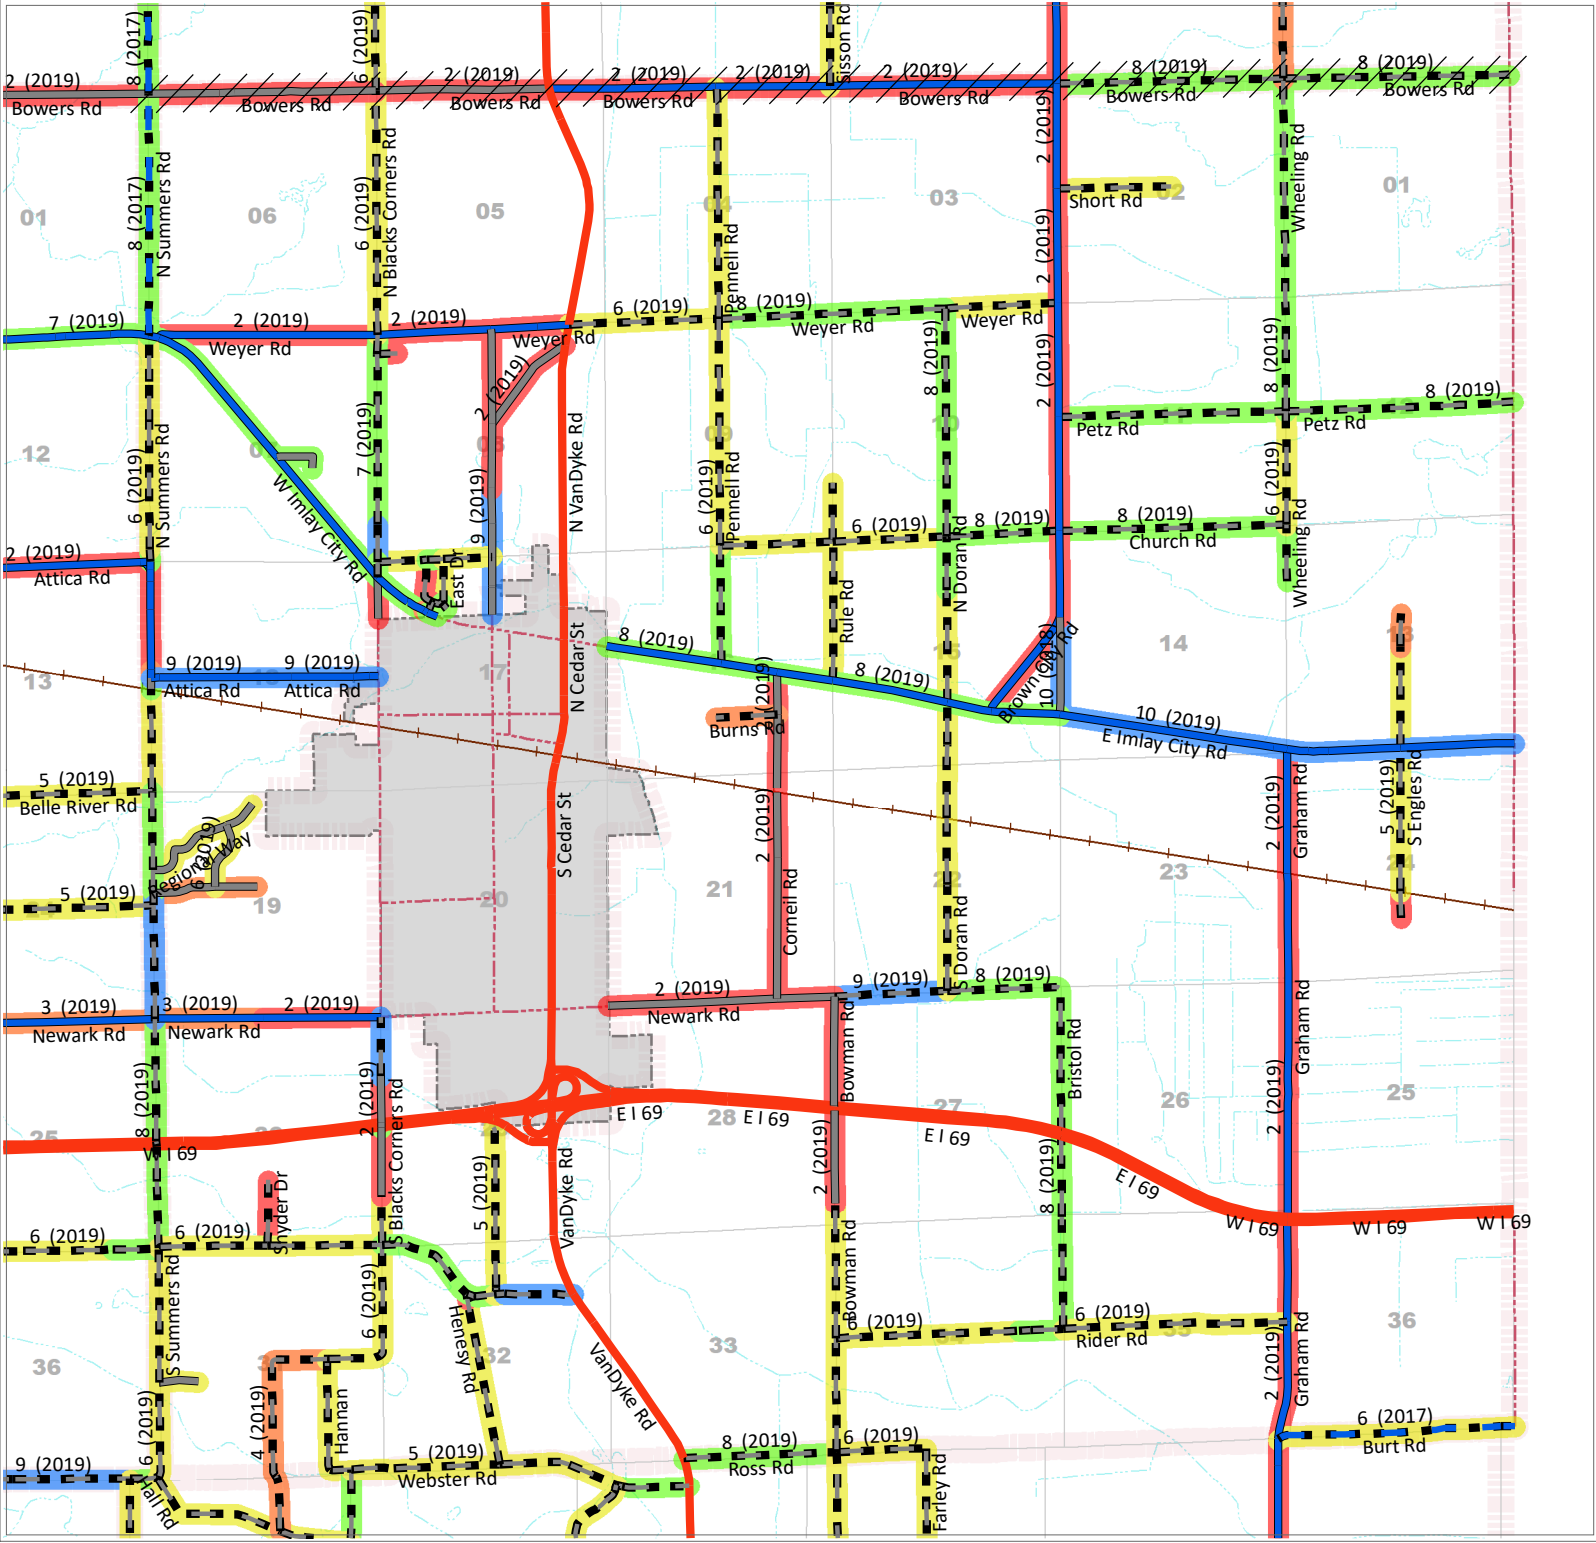

# Imlay Township

### Legend - Paser / IBR

- 1 - 2 - Failure
- 3 - 4 - Poor
- 5 - 6 - Fair
- 7 - 8 - Good
- 9 - 10 - Excellent
- ## (##) Current Rating (Year)

### Legend - Roads

- County Local Paved
- County Local Unpaved
- County Primary Paved
- County Primary Unpaved
- State Trunkline
- Non-LCRC Roads
- Adjacent Twp Jurisdiction

**LAPÉER COUNTY ROAD COMMISSION**  
 820 DAVIS LAKE ROAD  
 LAPÉER, MI 48446  
 Phone: 810-664-6272  
 Web: www.lcrconline.com