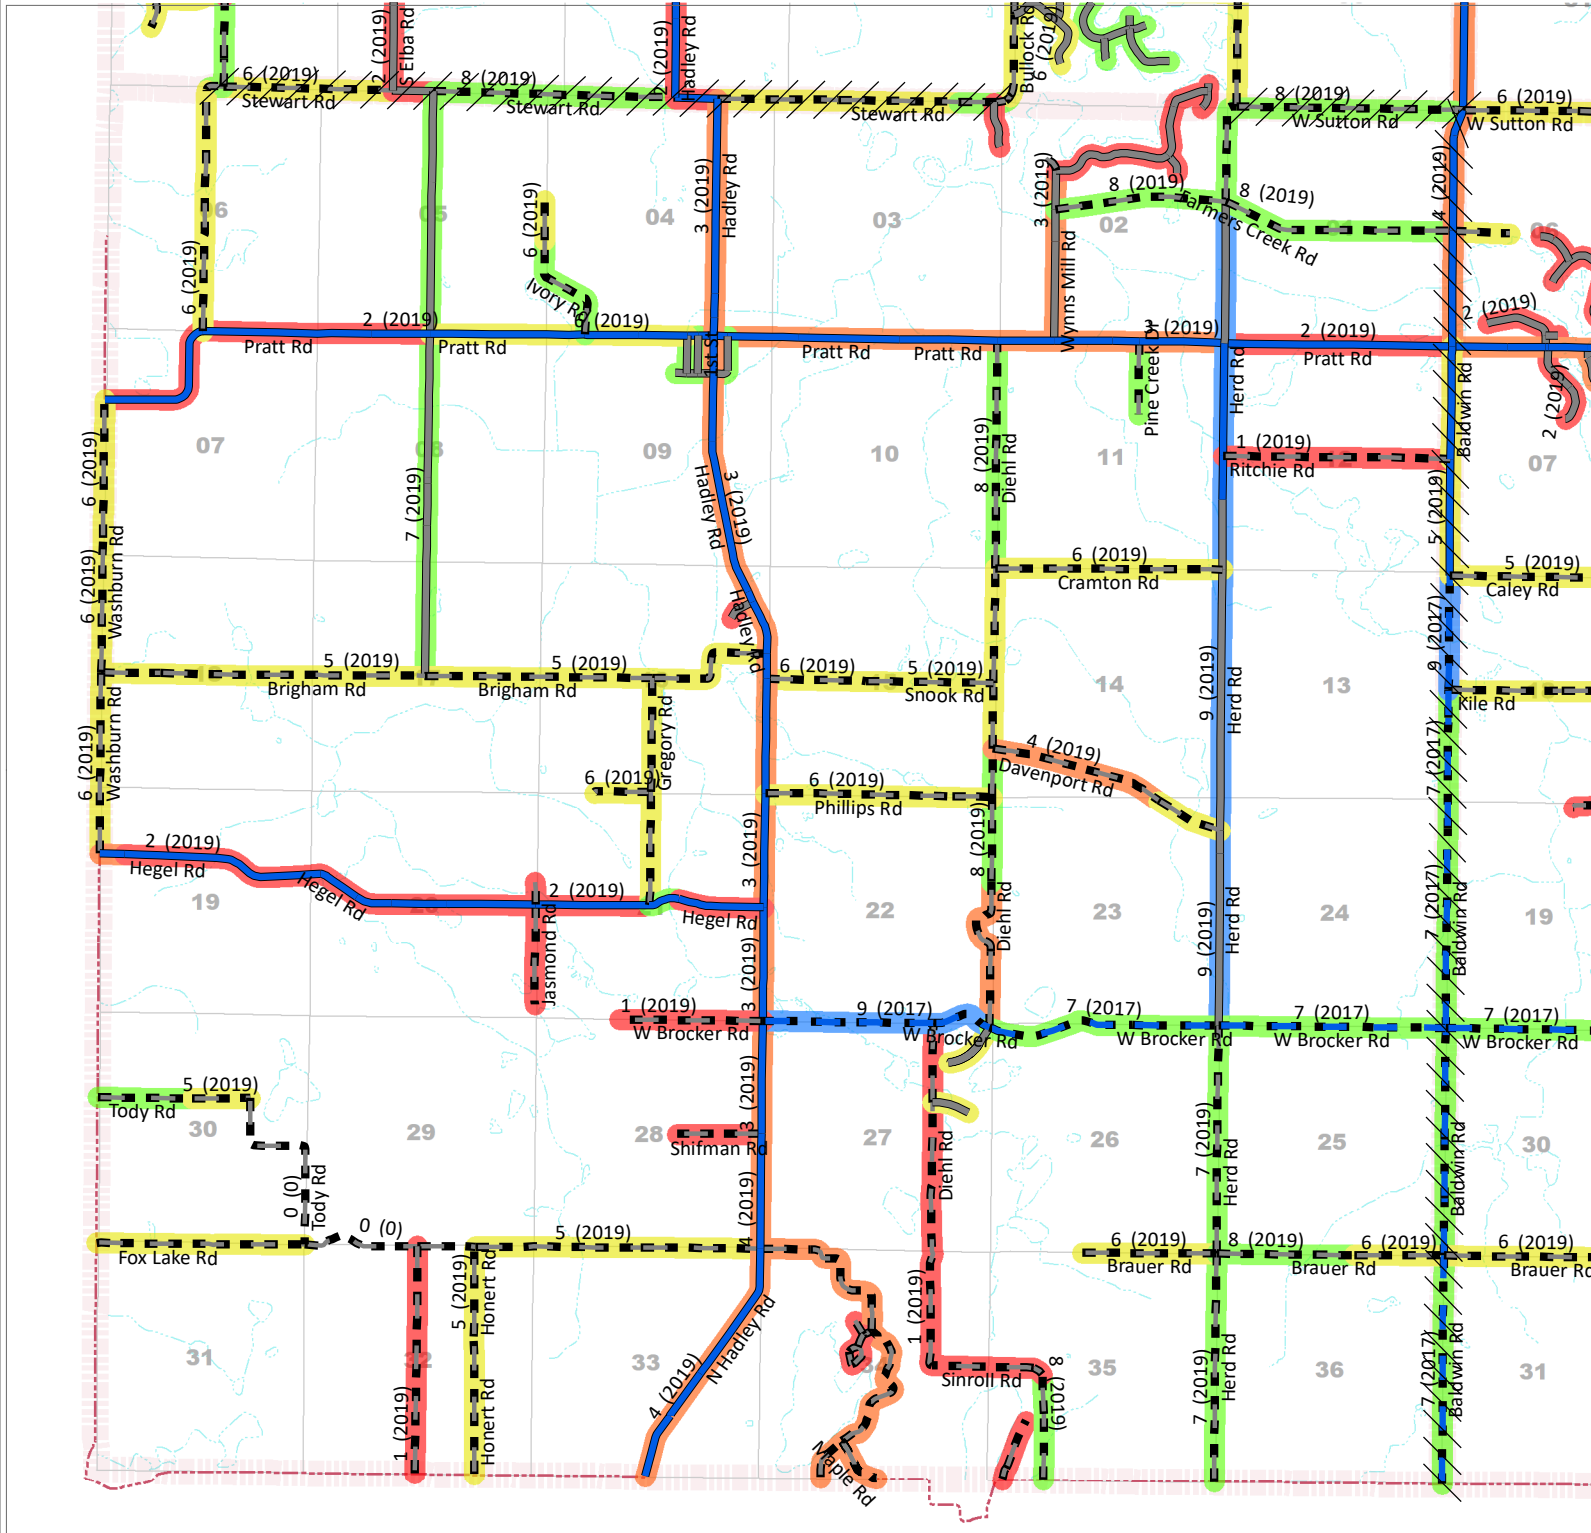

# Hadley Township

## PASER & IBR RATINGS

- Legend - Paser / IBR**
- 1 - 2 - Failure
  - 3 - 4 - Poor
  - 5 - 6 - Fair
  - 7 - 8 - Good
  - 9 - 10 - Excellent
  - ## (##) Current Rating (Year)

- Legend - Roads**
- County Local Paved
  - County Local Unpaved
  - County Primary Paved
  - County Primary Unpaved
  - State Trunkline
  - Non-LCRC Roads
  - Adjacent Twp Jurisdiction

**Lapeer County Road Commission**  
 820 DAVIS LAKE ROAD  
 LAPEER, MI 48446  
 Phone: 810-664-6272  
 Web: www.lcrconline.com