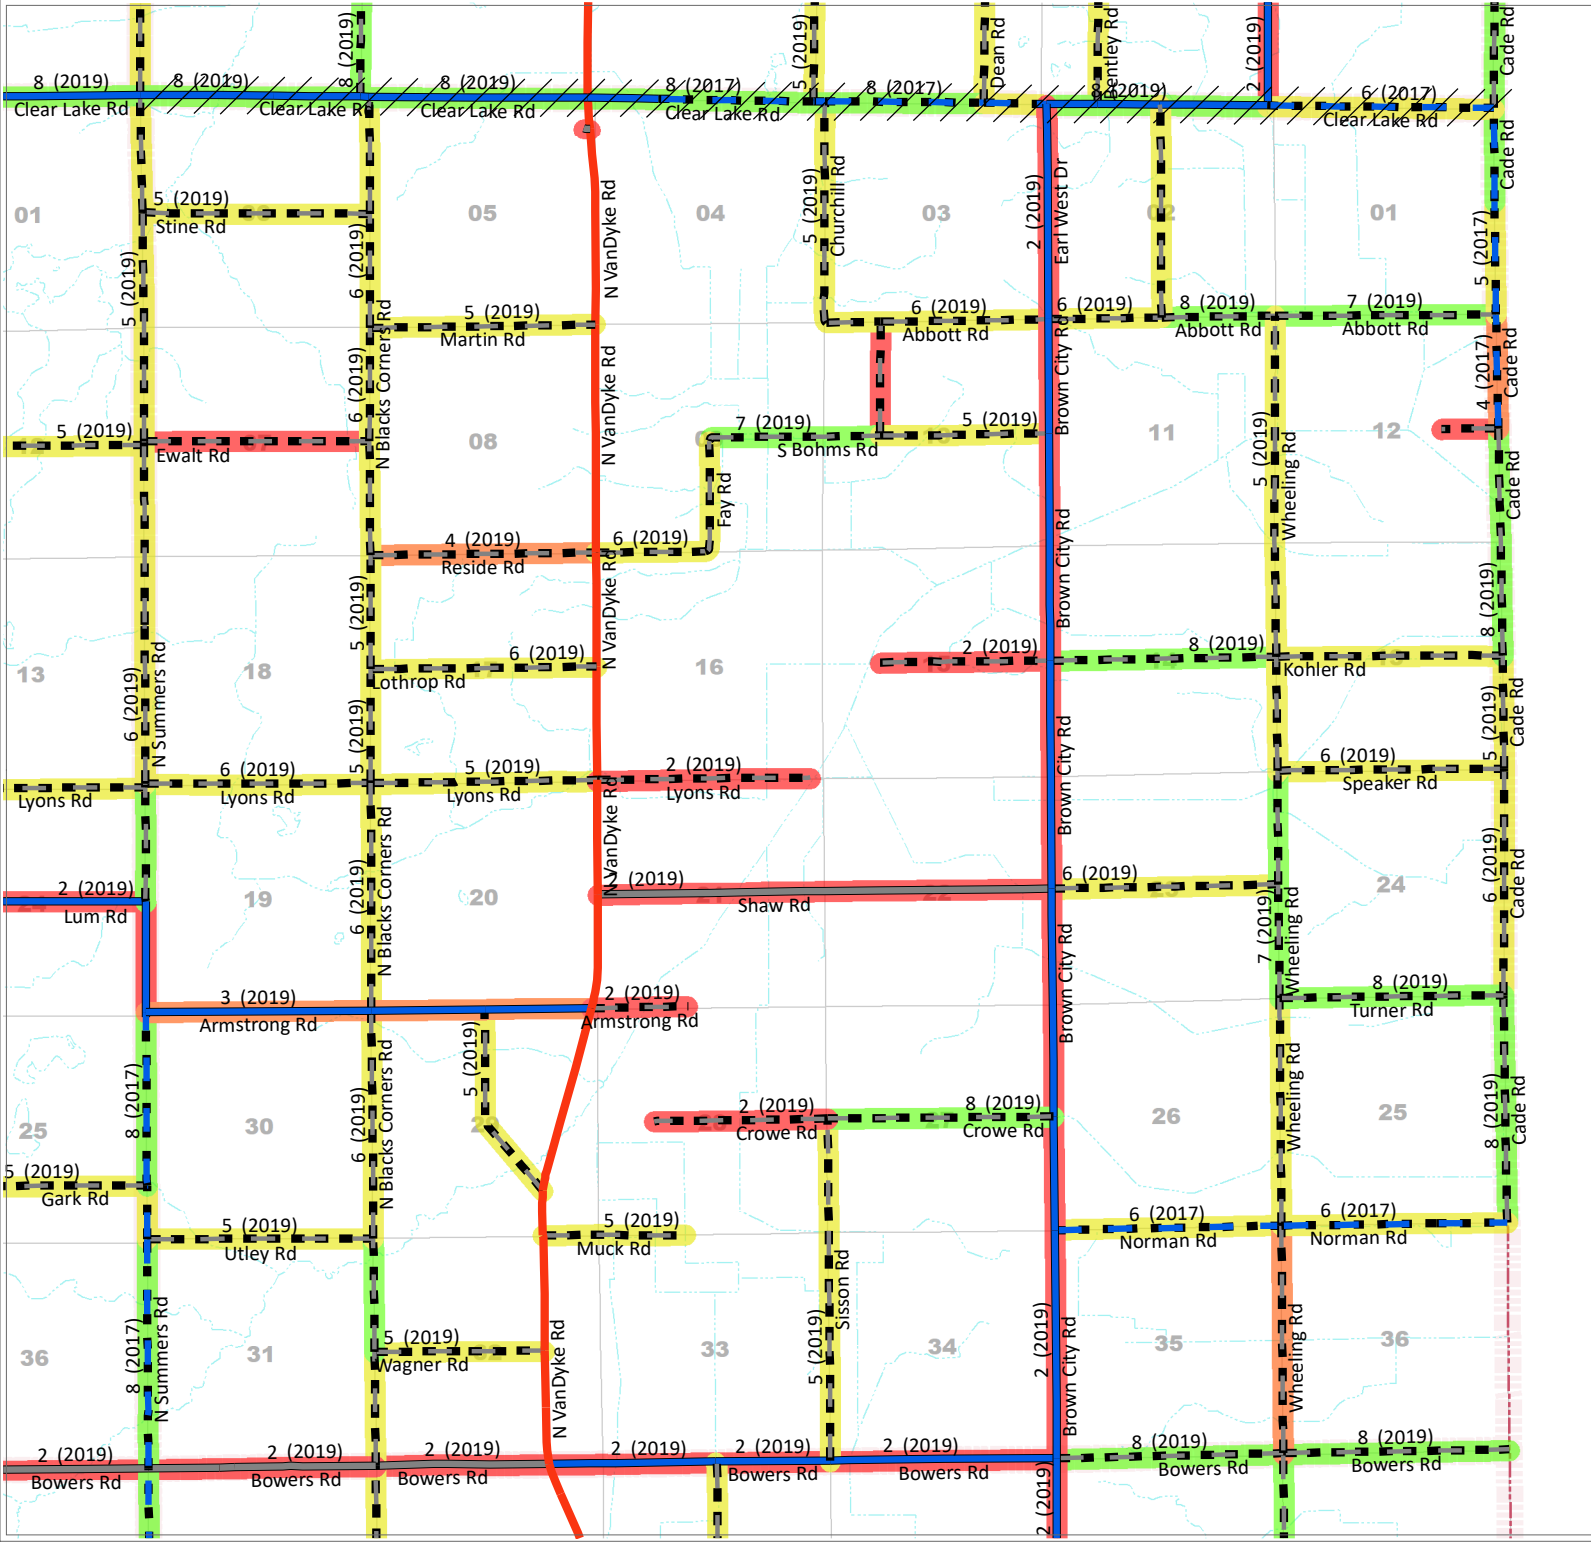

Goodland Township

PASER & IBR RATINGS

Legend - Paser / IBR

- 1 - 2 - Failure
- 3 - 4 - Poor
- 5 - 6 - Fair
- 7 - 8 - Good
- 9 - 10 - Excellent
- ## (##) Current Rating (Year)

Legend - Roads

- County Local Paved
- County Local Unpaved
- County Primary Paved
- County Primary Unpaved
- State Trunkline
- Non-LCRC Roads
- Adjacent Twp Jurisdiction

LAPEER COUNTY ROAD COMMISSION

820 DAVIS LAKE ROAD
 LAPEER, MI 48446
 Phone: 810-664-6272
 Web: www.lcrconline.com