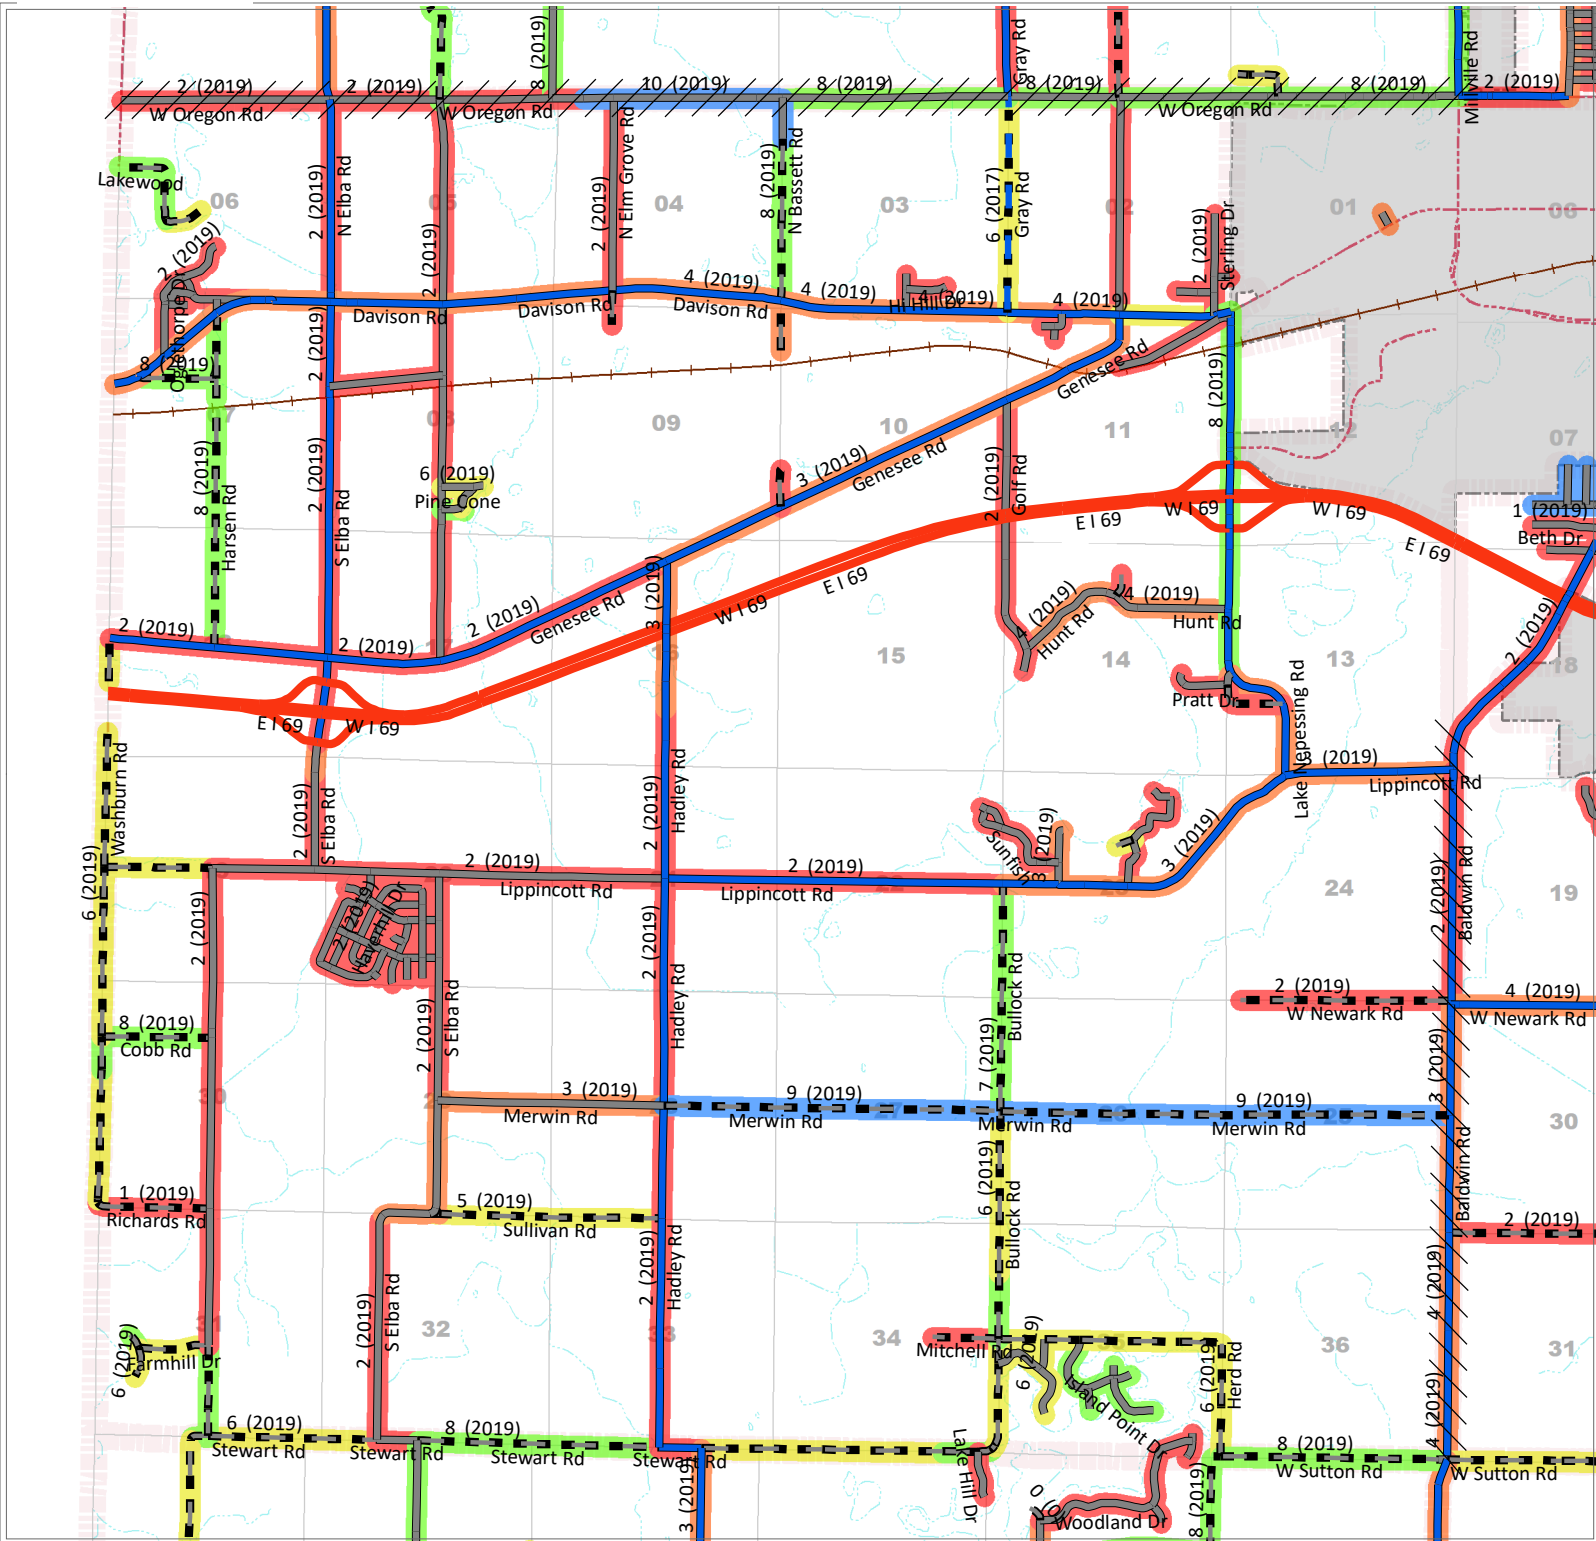

Elba Township

PASER & IBR RATINGS

Legend - Paser / IBR

- 1 - 2 - Failure
- 3 - 4 - Poor
- 5 - 6 - Fair
- 7 - 8 - Good
- 9 - 10 - Excellent
- ## (##) Current Rating (Year)

Legend - Roads

- County Local Paved
- County Local Unpaved
- County Primary Paved
- County Primary Unpaved
- State Trunkline
- Non-LCRC Roads
- Adjacent Twp Jurisdiction

LAPEER COUNTY ROAD COMMISSION

820 DAVIS LAKE ROAD
 LAPEER, MI 48446
 Phone: 810-664-6272
 Web: www.lcrconline.com