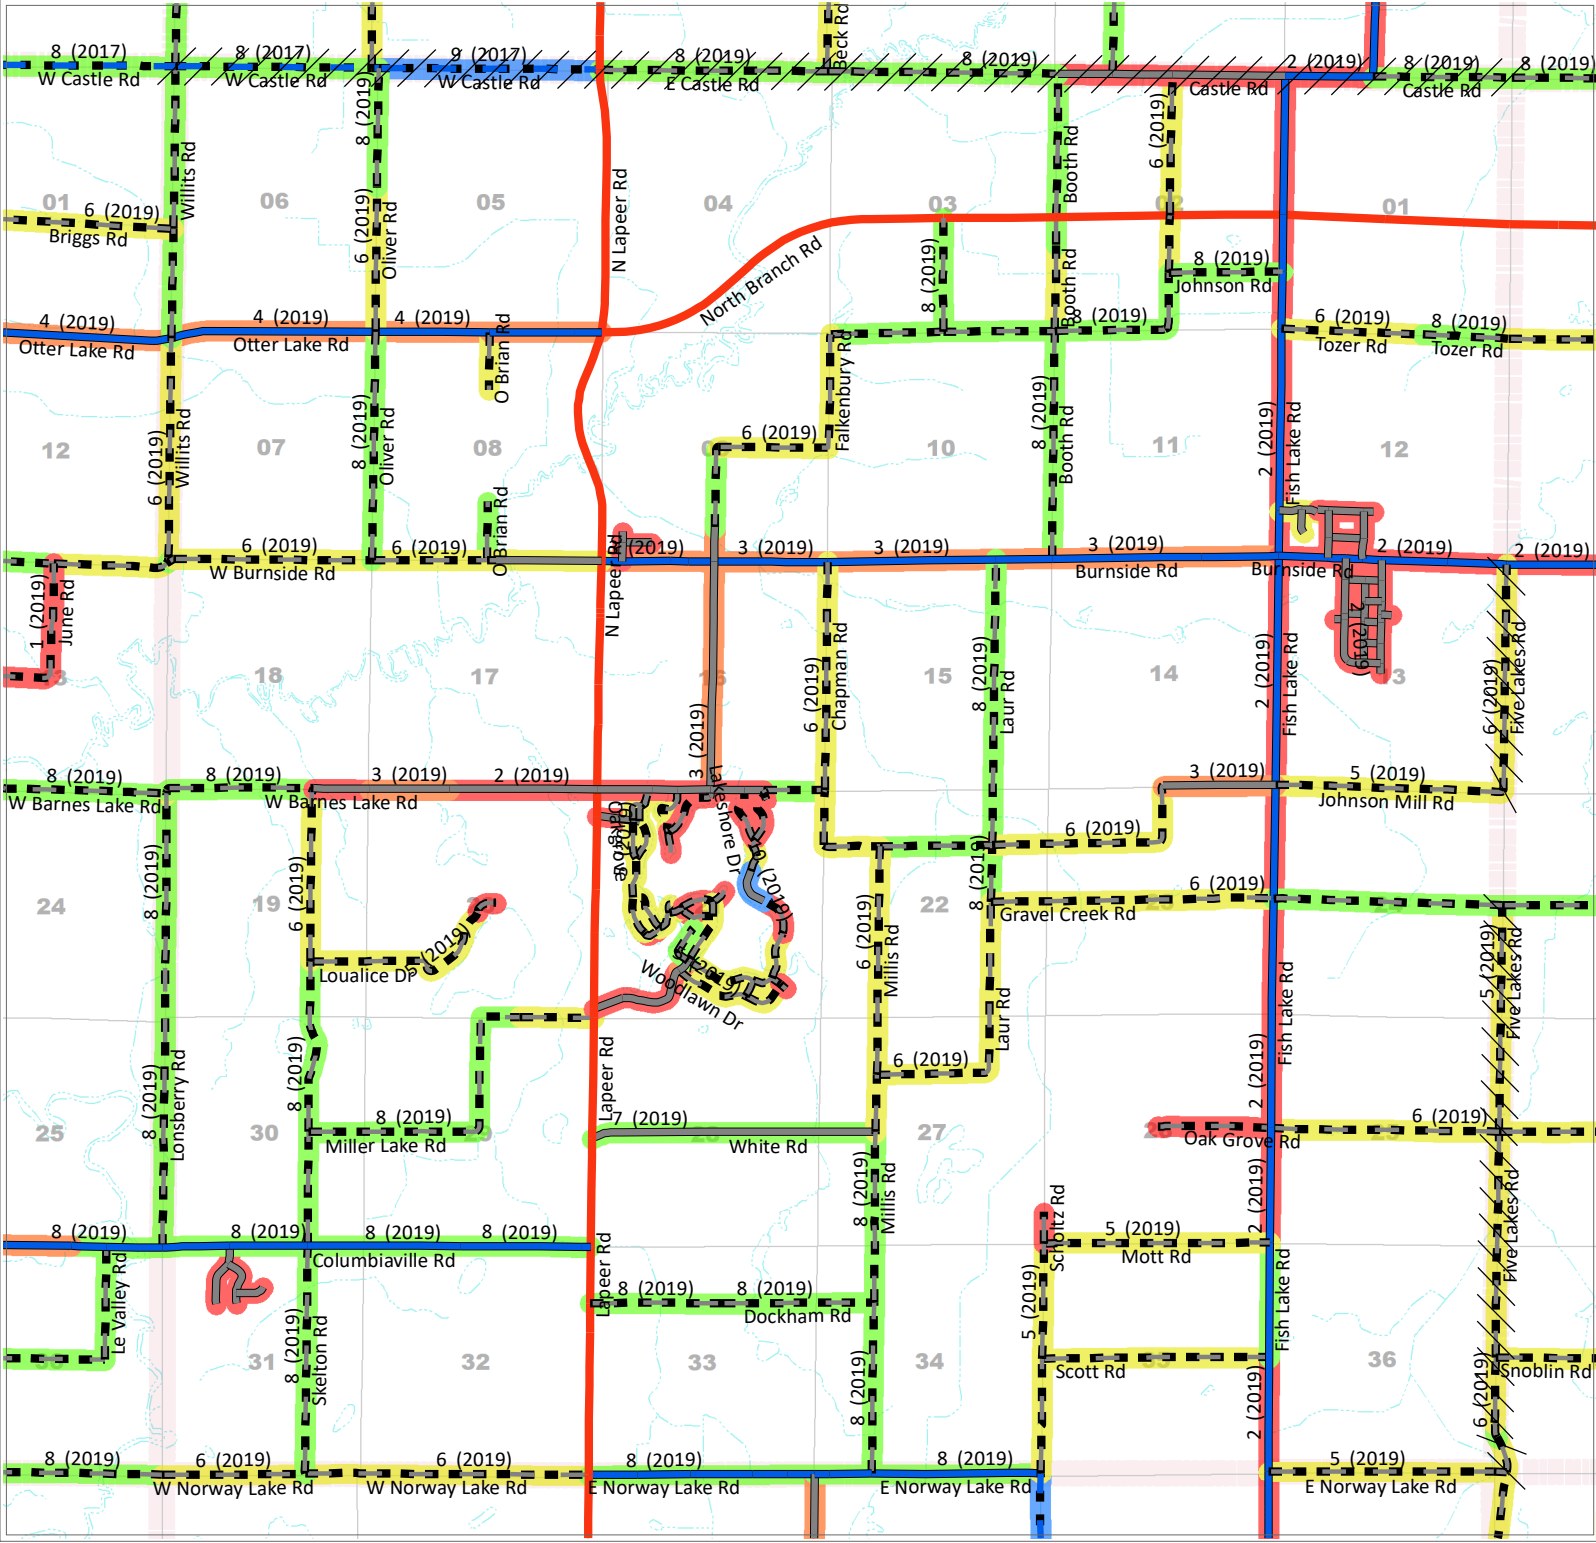

Deerfield Township

PASER & IBR RATINGS

Legend - Paser / IBR

- 1 - 2 - Failure
- 3 - 4 - Poor
- 5 - 6 - Fair
- 7 - 8 - Good
- 9 - 10 - Excellent
- ## (##) Current Rating (Year)

Legend - Roads

- County Local Paved
- County Local Unpaved
- County Primary Paved
- County Primary Unpaved
- State Trunkline
- Non-LCRC Roads
- Adjacent Twp Jurisdiction

LAPEER COUNTY ROAD COMMISSION

820 DAVIS LAKE ROAD
 LAPEER, MI 48446
 Phone: 810-664-6272
 Web: www.lcrconline.com