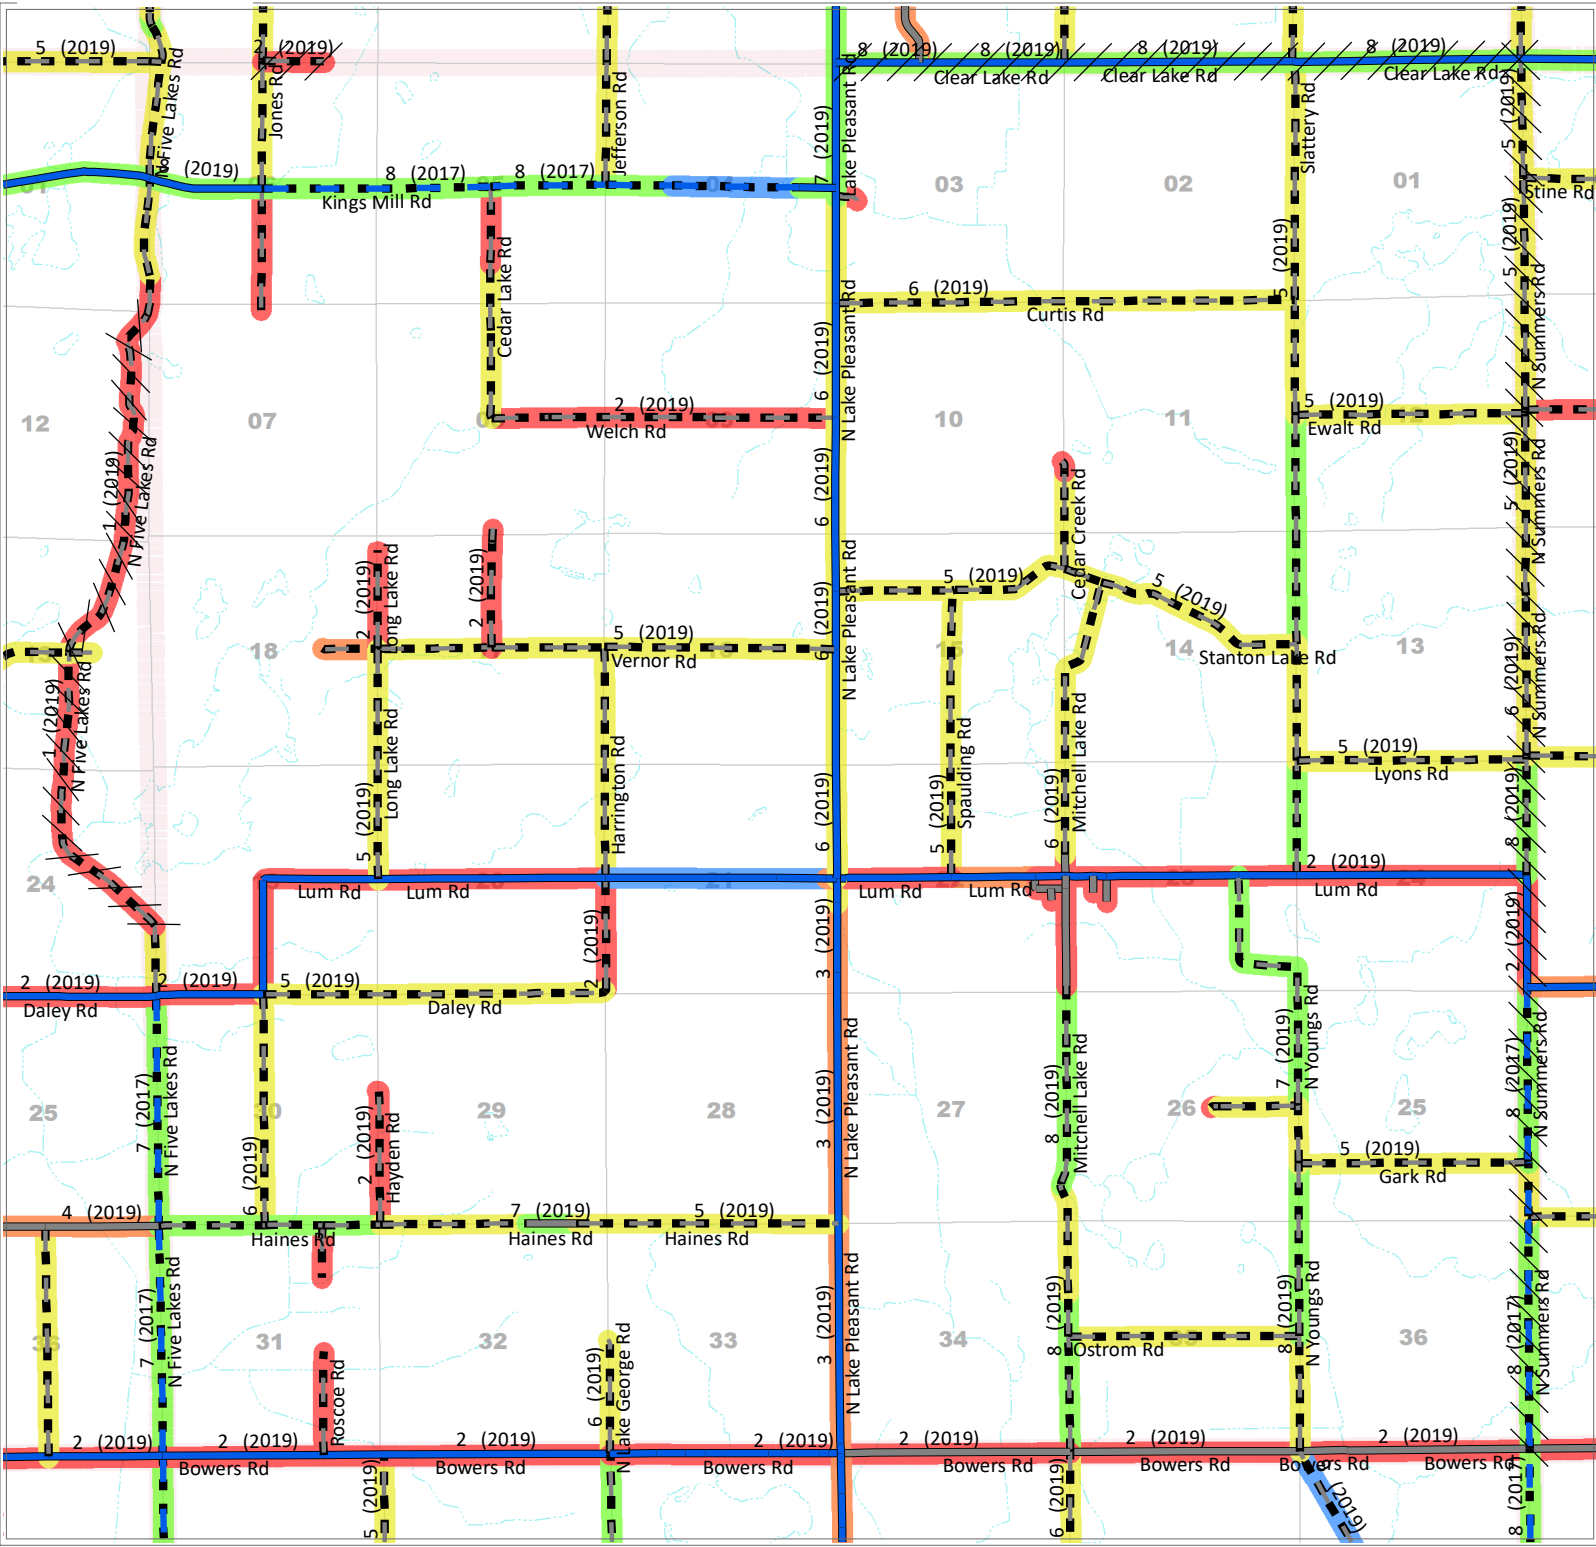

# Arcadia Township

### Legend - Paser / IBR

- 1 - 2 - Failure
- 3 - 4 - Poor
- 5 - 6 - Fair
- 7 - 8 - Good
- 9 - 10 - Excellent
- ## (##) Current Rating (Year)

### Legend - Roads

- County Local Paved
- County Local Unpaved
- County Primary Paved
- County Primary Unpaved
- State Trunkline
- Non-LCRC Roads
- Adjacent Twp Jurisdiction

### LAPEER COUNTY ROAD COMMISSION

820 DAVIS LAKE ROAD  
 LAPEER, MI 48446  
 Phone: 810-664-6272  
 Web: www.lcrconline.com