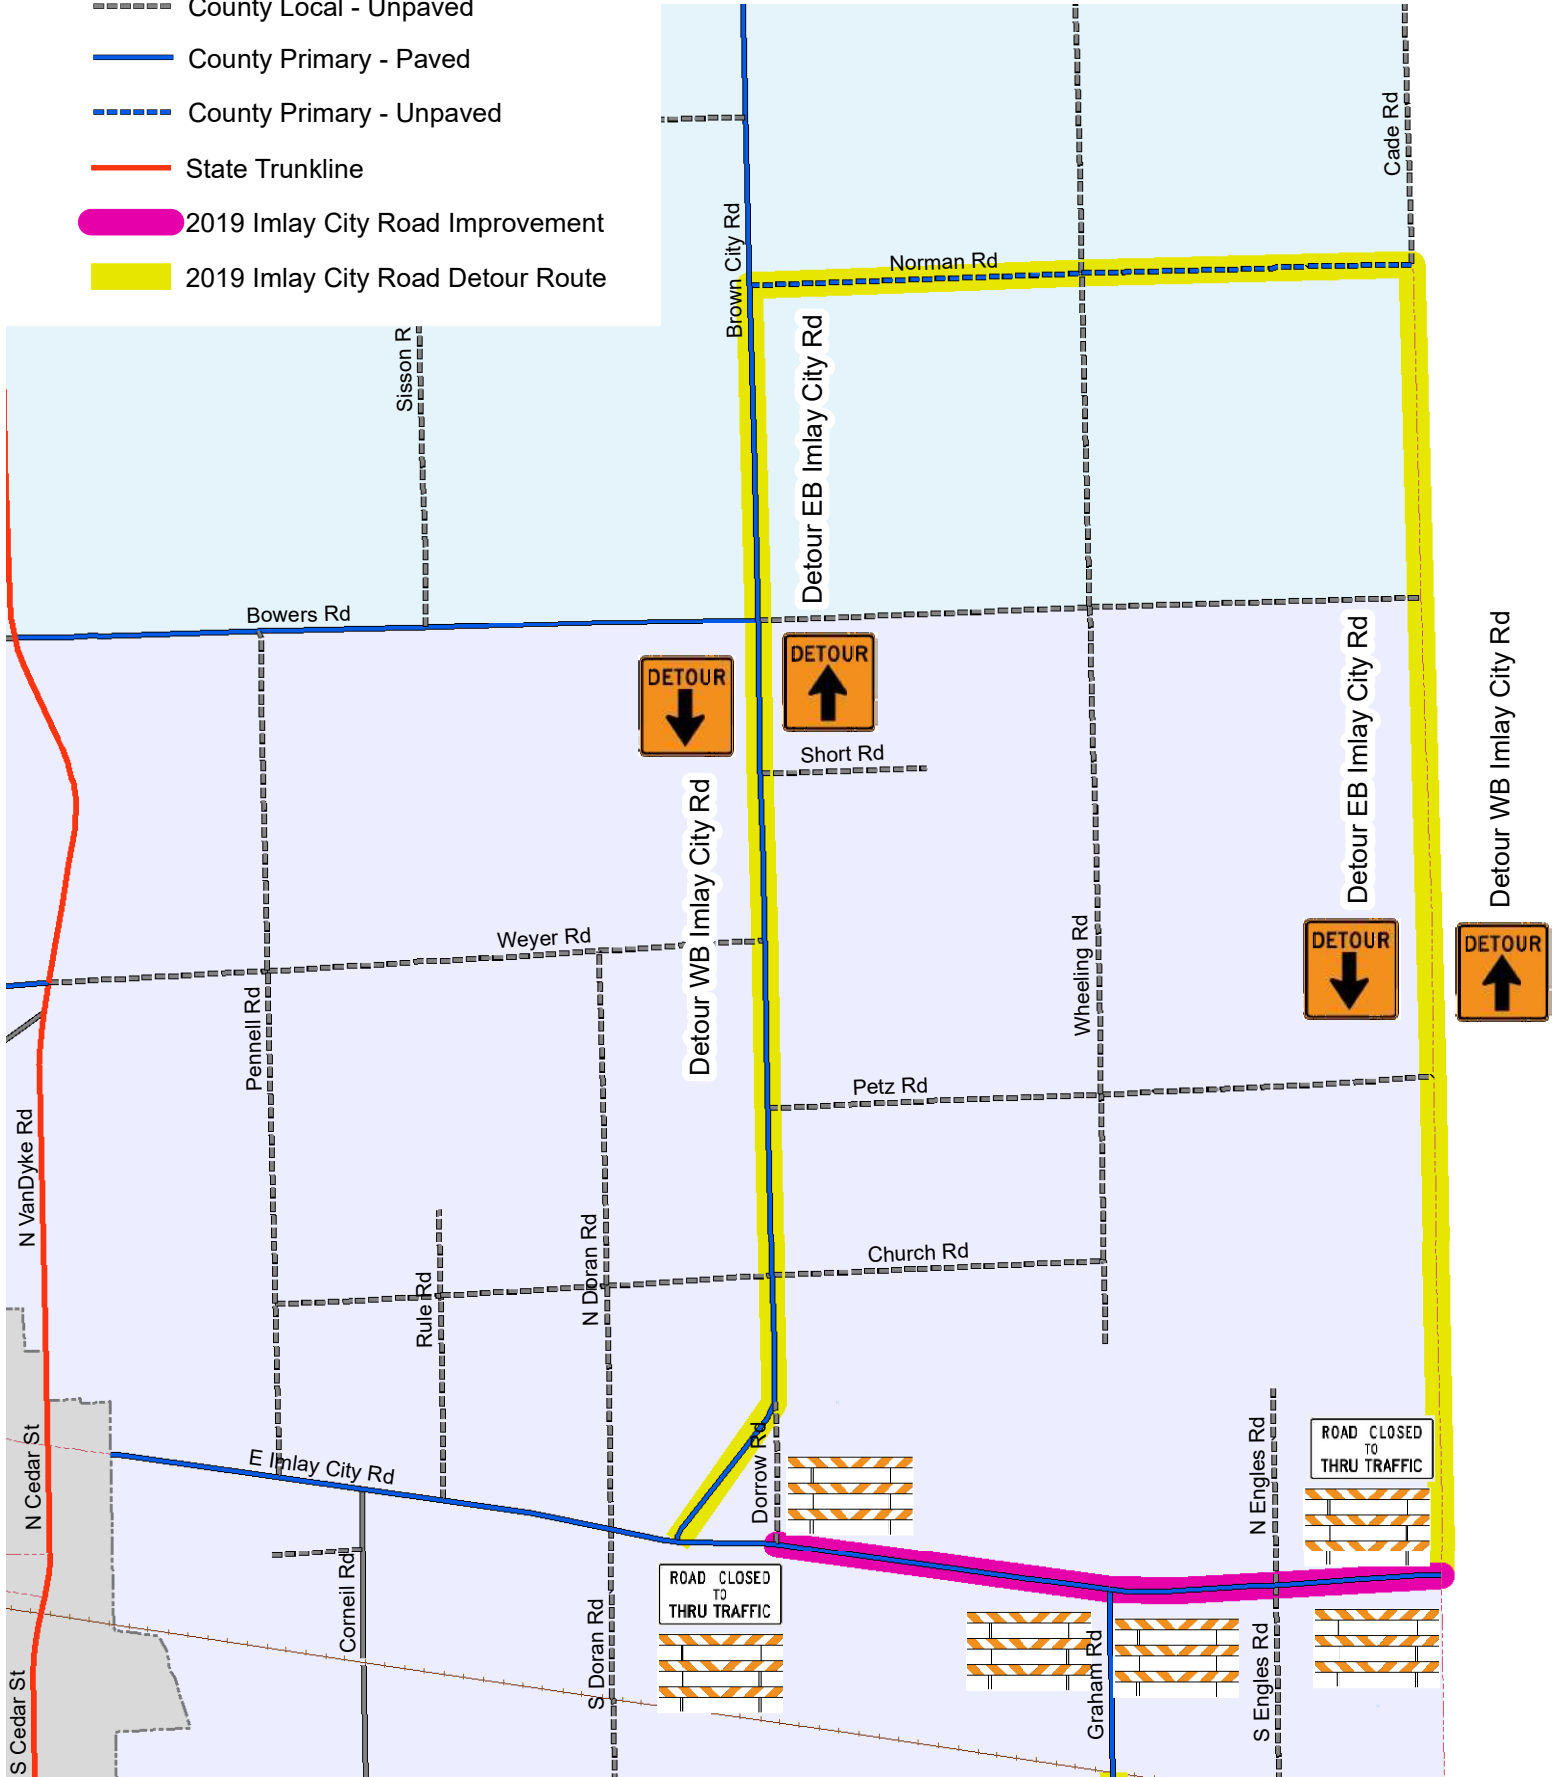

# PROJECT DETOUR 2019 IMLAY CITY ROAD

## Legend

-  County Local - Paved
-  County Local - Unpaved
-  County Primary - Paved
-  County Primary - Unpaved
-  State Trunkline
-  2019 Imlay City Road Improvement
-  2019 Imlay City Road Detour Route

**LAPEER COUNTY ROAD COMMISSION**

820 DAVIS LAKE ROAD  
 LAPEER, MI 48446  
 Phone: 810-664-6272  
 Web: [www.lcrconline.com](http://www.lcrconline.com)

Updated: June 13, 2019